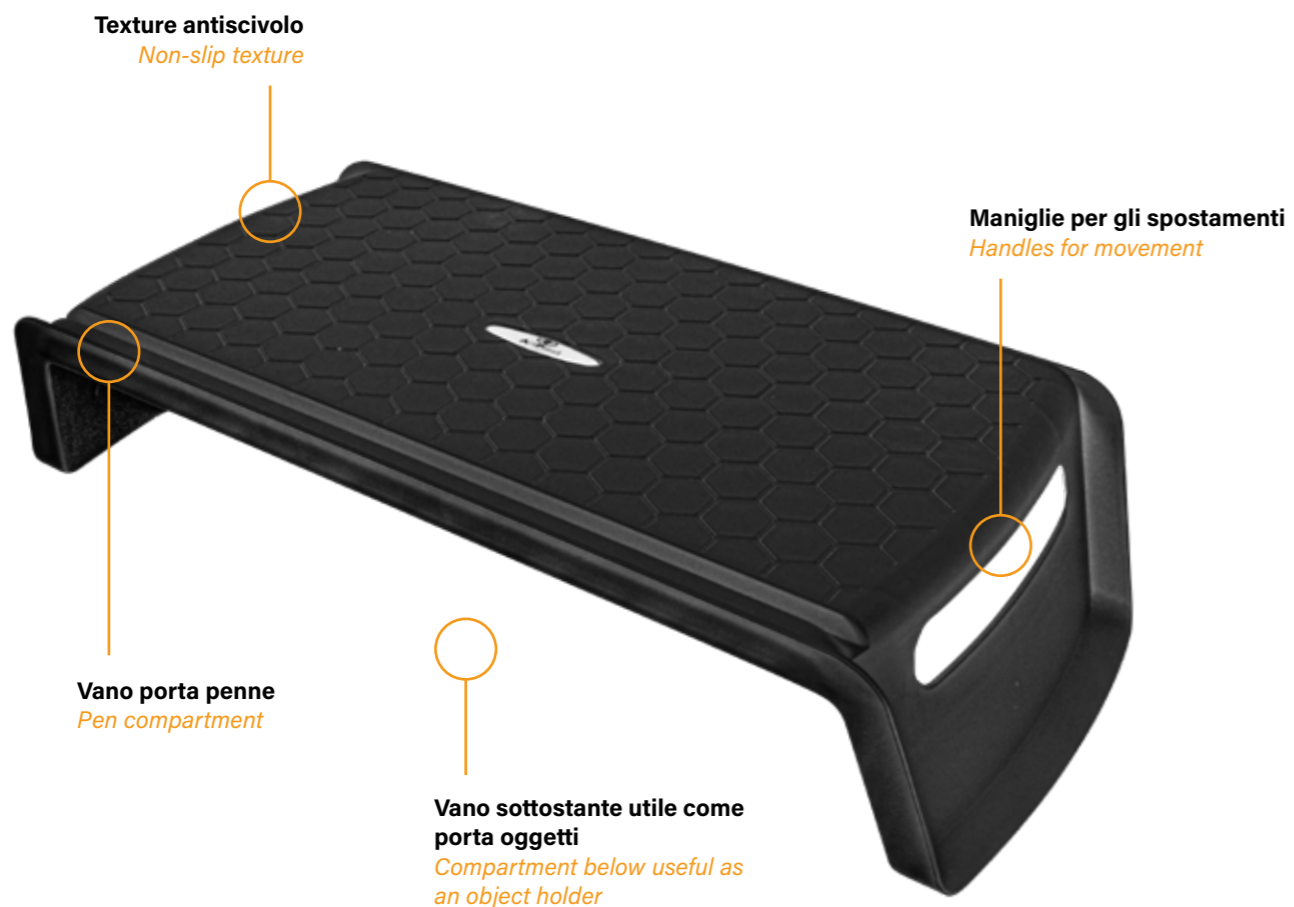

Linea
UFFICIO LIFT
SUPPORTO MONITOR IN POLIPROPILENE
Monitor stand in polypropylene

IN POLIPROPILENE
In polypropylene

NON ASSORBE ODORI
Odor-proof

NON TRATTIENE UMIDITÀ
Doesn't retain humidity

21420

LIFT58N/6SC