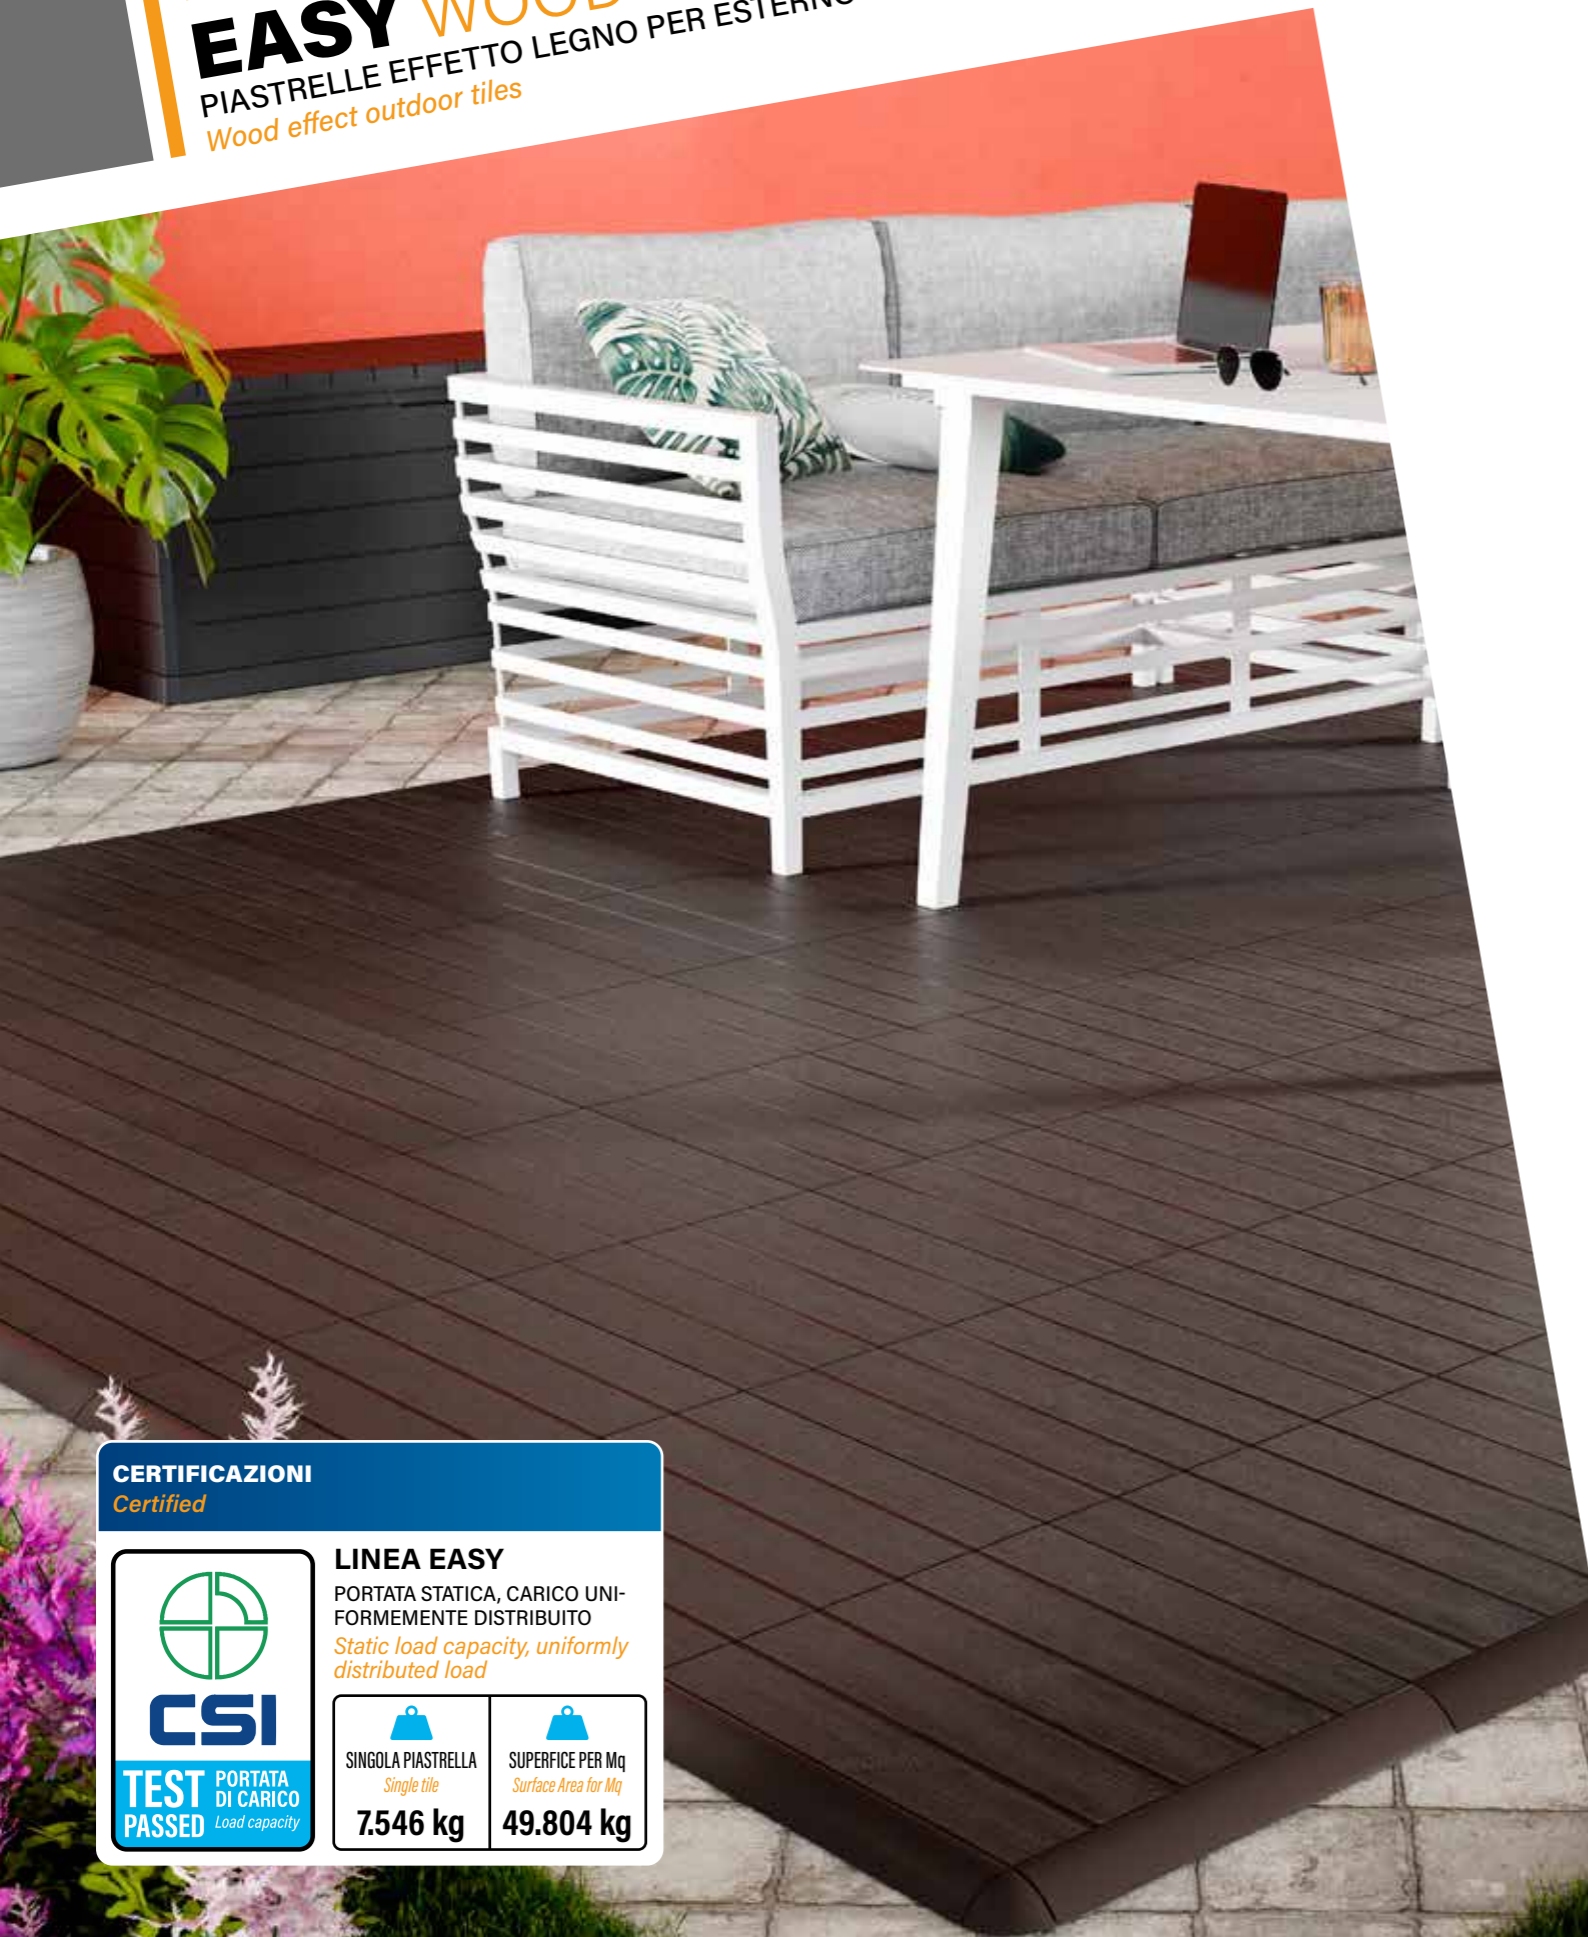

Linea
EASY WOOD
PIASTRELLE EFFETTO LEGNO PER ESTERNO
Wood effect outdoor tiles

CERTIFICAZIONI
Certified

LINEA EASY

PORTATA STATICA, CARICO UNIFORMEMENTE DISTRIBUITO
Static load capacity, uniformly distributed load

SINGOLA PIASTRELLA <i>Single tile</i>	SUPERFICE PER Mq <i>Surface Area for Mq</i>
7.546 kg	49.804 kg

IN POLIPROPILENE
In polypropylene

NON ASSORBE ODORI
Odor-proof

NON TRATTIENE UMIDITÀ
Doesn't retain humidity

DESIGN MODULARE
Modular design