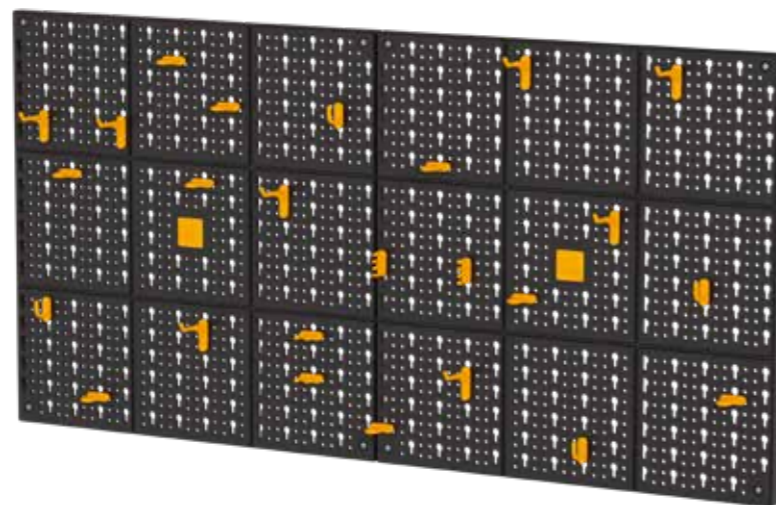

RECYCLED
PLASTIC

HARDWARE

Prodotto italiano ecosostenibile / Eco-sustainable italian product

Linea PANNELLI

PANNELLI PORTA ATTREZZI DA PARETE
Panel tools holder wall

330

KIT composto da/consists of:
2 pannelli/panels 500x500
50 ganci assortiti/assorted hooks