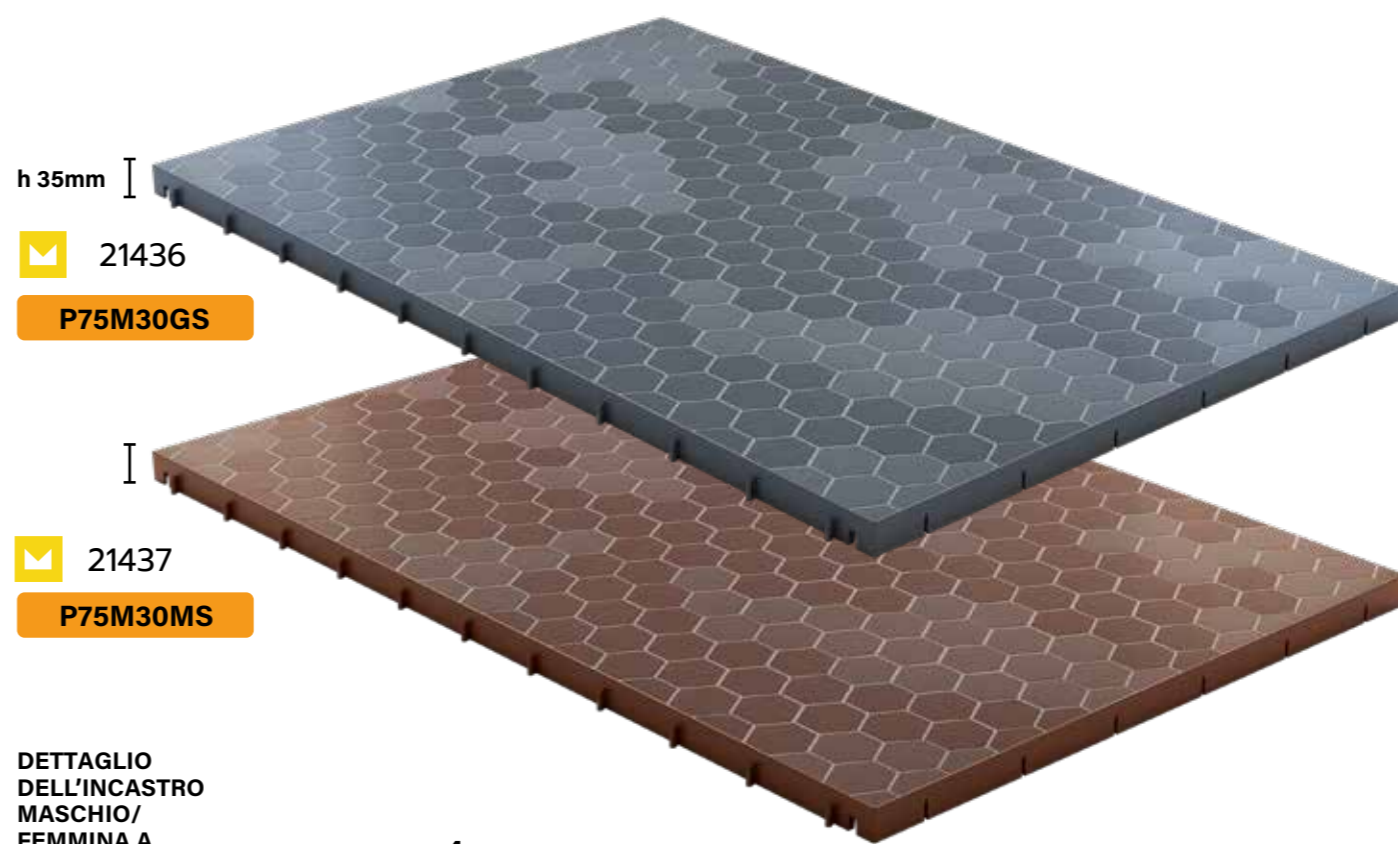

SINGOLA PIASTRELLA
Single tile
14.450 kg

SUPERFICE PER Mq
Surface Area for Mq
18.785 kg

IN POLIPROPILENE
In polypropylene

NON ASSORBE ODORI
Odor-proof

NON TRATTIENE UMIDITÀ
Doesn't retain humidity

DESIGN MODULARE
Modular design