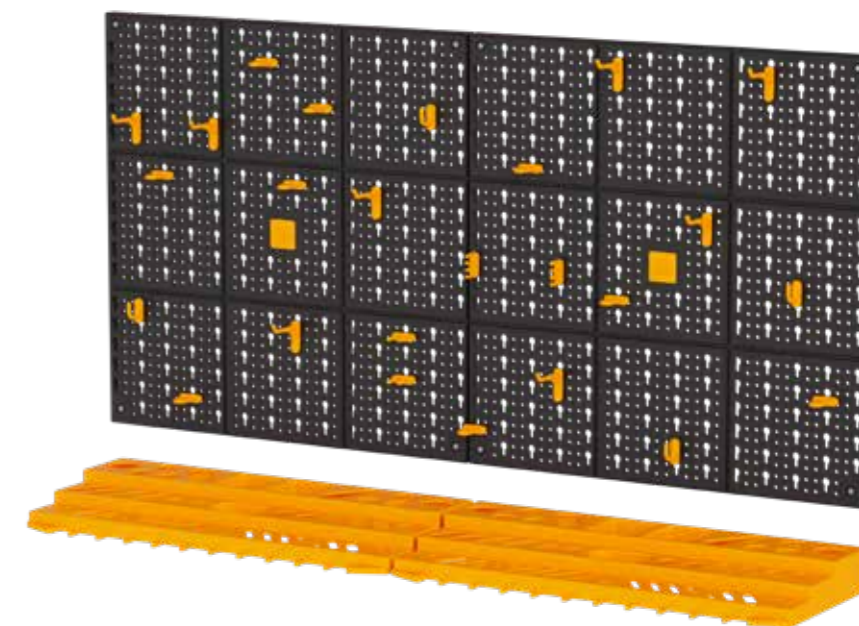

Tutte le misure sono espresse in millimetri / All measures are in millimeters

ARTICOLO / Article

Codice Articolo Item code	Larghezza Width	Profondità Depth	Altezza Height	Colore Color	Codice a barre Barcode
330	1000	20	500	BLACK	8010693011803
333/10	155	250	25	RAL 1028	8010693012602

IMBALLO / Packing

Pz. Pc.	Tipo Type	Larghezza Width	Profondità Depth	Altezza Height
6	cartone/carton	510	215	510
10	cartone/carton	203	206	250

Tutte le misure sono espresse in millimetri / All measures are in millimeters

ARTICOLO / Article

Codice Articolo Item code	Larghezza Width	Profondità Depth	Altezza Height	Colore Color	Codice a barre Barcode
332	1000	213	500	BLACK	8010693018901

IMBALLO / Packing

Pz. Pc.	Tipo Type	Larghezza Width	Profondità Depth	Altezza Height
4	cartone/carton	340	510	510