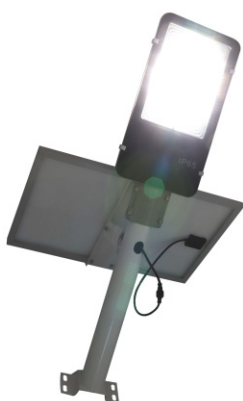

LUMINÁRIA LED

LUMINARIA LED
LED LUMINAIRE

Auto (acende de noite e desliga de dia)
Temporizador 3h, 5h, e 8h

Auto (se ilumina por la noche y se apaga durante el día)
Temporizador 3h, 5h, y 8h

Auto (lights up at night and turns off in the day)
Timer 3h, 5h, and 8h

com PAINEL SOLAR
con PANEL SOLAR
with SOLAR PANEL

Controle Remoto
Control Remoto
Remote Control

780Lm

3,2V 15000mAh

5602225680811

1000Lm

3,2V 20000mAh

5602225680828

1600Lm

3,2V 35000mAh

5602225680804

Painel Solar / Panel Solar / Solar Panel

6V 15W

6V 20W

6V 35W

Cor da luz / color de la luz / Light Color

7000-8500K

7000-8500K

7000-8500K

Potência / Potencia / Power

≈ 15W

≈ 30W

≈ 50W

Classificação IP / Clasificación IP / IP Rating

IP65

IP65

IP65

N. Ref.	Descrição	Marca	Quant. Caixa
68081	LUMIN LED-MHM-C/PAIN SOL 780LM	MADER HOME TOOLS	1
68082	LUMIN LED-MHM-C/PAI SOL 1000LM	MADER HOME TOOLS	1
68080	LUMIN LED-MHM-C/PAIN SOL 200W	MADER HOME TOOLS	1