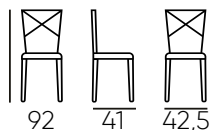

Silla Mayor Silver

Mayor Silver Chair

Silla elegante de metal plateado con asiento en color blanco, refinada y sofisticada.

Elegant silver metal chair with white seat, refined and sophisticated.