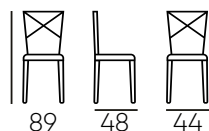

Silla Regina Negra

Regina Black Chair

La silla Regina en madera de haya es una elección sofisticada y atemporal.

The Regina chair in beech wood is a sophisticated and timeless choice.