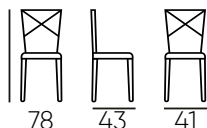

Silla Teka

Teka Chair

Comodidad, espacio y tradición, la silla Teka es perfecta para eventos de todo tipo.

Comfort, space and tradition, the Teka chair is perfect for events of all kinds.