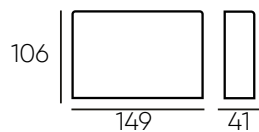

White, natural wood bar with elegant slats.

Barra Madera Bar

Wooden Bar Counter

Barra de madera color natural de diseño rústico y compacto.

Natural-coloured wooden bar with a rustic and compact design.

Barra Led