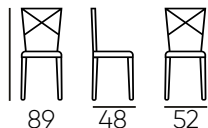

Silla Crossback Decapé

Crossback Distressed Chair

La silla Crossback de madera de haya es la opción ideal para quienes desean estilo y comodidad combinados.

The Crossback chair in beech wood is the perfect choice for those who seek a blend of style and comfort.