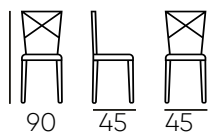

Silla Do **NEW** na

Dominicana Chair

Una silla con estructura de ratán, fusiona la frescura del diseño tropical con la comodidad contemporánea.

A chair with a rattan frame combines the freshness of tropical design with contemporary comfort.