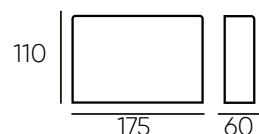

Barra Led

Led Bar Counter

Barra Led con iluminación.

Natural-coloured wooden bar with a rustic and compact design.