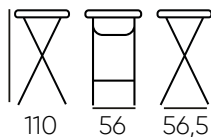

Mesa Cocktail Gourmet

Cocktail Gourmet Table

Mesa de cocktail que ofrece una línea moderna y sobria, ideal para combinar con taburetes industriales.

Cocktail table with a modern and understated design, ideal for pairing with industrial stools.