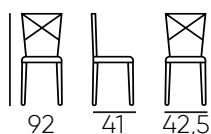

Silla Mayor Gold

Mayor Gold Chair

Elegante silla metálica dorada con asiento en color blanco, perfecta para eventos sofisticados.

Elegant gold metal chair with a white seat, perfect for sophisticated events.