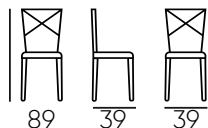

Silla Tiffany Oro

Tiffany Gold Chair

La silla Tiffany de polipropileno dorado es la opción ideal para ceremonias y eventos.

The Tiffany chair in golden polypropylene is the ideal choice for ceremonies and events.