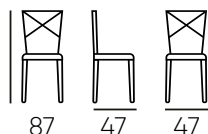

FURNITURE | **GHOST CHAIRS**

Silla Bambú

Bambu Chair

Con un diseño de bambú que le otorga un aspecto natural y exótico, ideal para eventos al aire libre.

With a bamboo design that gives it a natural and exotic look, ideal for outdoor events.