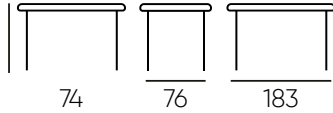

Mesa Rectangular 183 x 76 cm

Rectangular Table 183 x 76 cm

Mesa rectangular perfecta para 8 comensales, ideal para personalizar con nuestra mantelería.

Rectangular table perfect for 8 guests, ideal for personalising with our table linen.