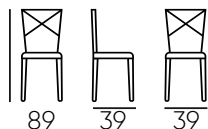

Silla Tiffany Negra

Tiffany Black Chair

La silla Tiffany en polipropileno negro es la elección ideal para eventos ceremoniales.

The Tiffany chair in black polypropylene is the ideal choice for formal events.