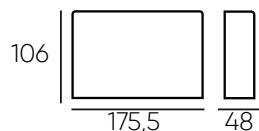

Barra Madera Romantic Vintage

Romantic Vintage Wooden Bar Counter

Barra de madera blanca y natural con remates frontales.

White, natural wood bar with front caps.