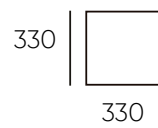

Mantel Country Style

Country Style Tablecloths