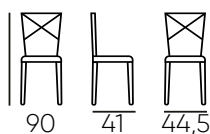

Silla Amelia

Amelia Chair

La silla Amelia en madera de haya con respaldo cannage es una auténtica joya del diseño.

The Amelia chair in beech wood with a cane backrest is a true design gem.