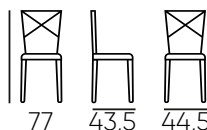

Silla Ceremony

Ceremony Chair

Estilo moderno y refinado, la silla Ceremony Events en color blanco es ideal para celebraciones.

With its modern and refined style, the Ceremony Events chair in white is ideal for celebrations.