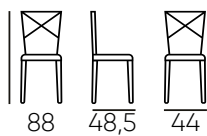

Silla Verbena Blanca

Verbena White Chair

Fabricada en polipropileno, destaca por su ligereza y practicidad. Ofrece comodidad y resistencia.

Made of polypropylene, it stands out for its lightness and practicality. It offers comfort and durability.