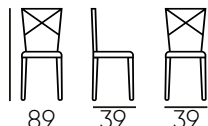

Silla Tiffany Transparente

Tiffany Transparent Chair

Sobresale por su versatilidad. Con un diseño transparente, proporciona comodidad y elegancia.

It stands out for its versatility. With a transparent design, it provides comfort and elegance.