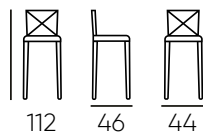

Taburete Crossback Decapé

Crossback Distressed Stool

El taburete Crossback en acabado decapé es una elección vanguardista que aporta un toque rústico y sofisticado.

The Crossback stool in a decapé finish is a cutting-edge choice that adds a rustic yet sophisticated touch.