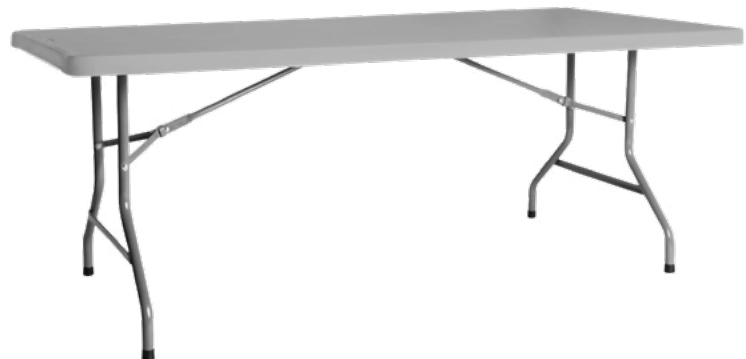

Rectangular Table 200 x 90 cm

Mesa rectangular de gran capacidad, perfecta para 10 comensales.

Large rectangular table, perfect for 10 guests.

Mesa Cocktail Baja

Cocktail Low Table

Mesa baja de cocktail, fabricada en HDPE 100% puro, resistente y versátil.

Low cocktail table, made from 100% pure HDPE, resistant and versatile.

Mesa Cocktail Alta

Cocktail High Table

Mesa alta de cocktail, fabricada en HDPE 100% puro, resistente y versátil.

High cocktail table, made of 100% pure HDPE, resistant and versatile.