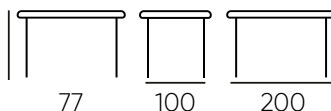

Offers natural, versatile charm with a rectangular finish.

Mesa Isabel Roble

Isabel Oak Table

Mesa elegante y sofisticada con acabado decapé, ideal para eventos románticos o naturales.

Elegant and sophisticated table with a distressed finish, ideal for romantic or natural events.