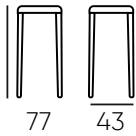

Taburete Industrial Negro

Industrial Black Stool

El taburete industrial clásico, perfecto para añadir un toque de autenticidad a cualquier ambiente, en acabado color negro.

The classic industrial stool, perfect for adding a touch of authenticity to any setting, in a black finish.