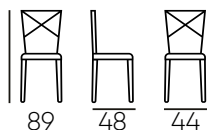

Silla Regina

Regina Chair

El diseño clásico y refinado en madera de haya realza la belleza del ratán.

The classic and refined beech wood design enhances the natural beauty of the rattan.