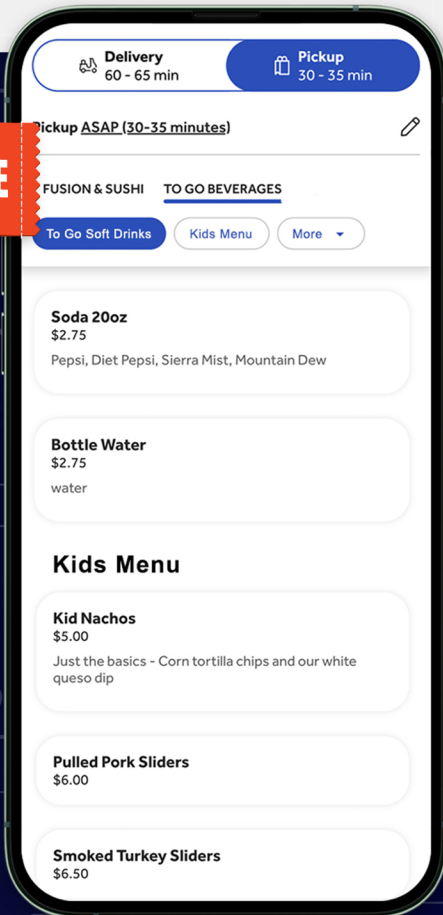

We want to help you
Sell More Pepsi Online!

SCAN OR CLICK QR

AND WATCH HOW!

BEFORE

Mobi AI
will keep all your
Online Menus
updated with our
**Authorized
Pepsi Images,**
and you do nothing

AFTER

QUICK SETUP

- 1 Scan the QR below
- 2 Confirm your Pepsi Products
- 3 Select your systems... You're DONE!

AUTOMATED MENUS

Keep your "Source of Truth"
System Current with Pepsi Products
and Mobi AI takes it from there.

SCAN OR CLICK QR

AND GET STARTED!