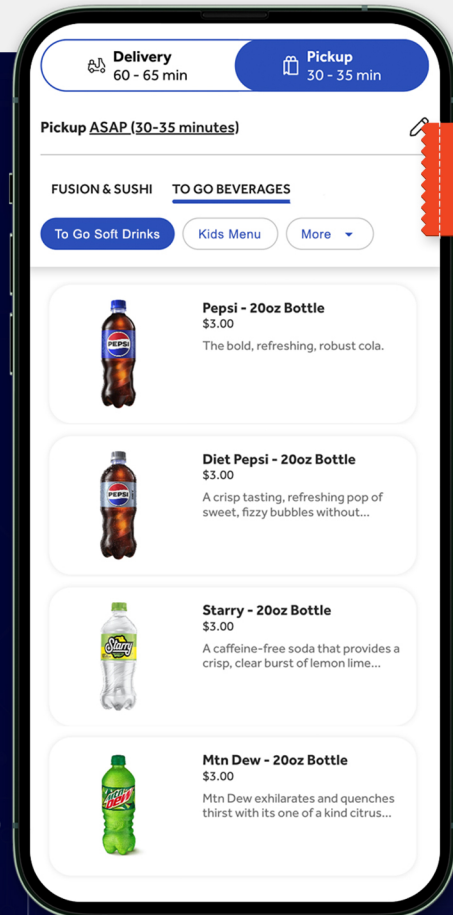

We want to help you
Sell More Pepsi Online!

SCAN OR CLICK QR

AND WATCH HOW!

BEFORE

Mobi AI
will keep all your
Online Menus
updated with our
**Authorized
Pepsi Images,**
and you do nothing

AFTER

QUICK SETUP

- 1 Scan the QR below
- 2 Confirm your Pepsi Products
- 3 Select your systems... You're DONE!

AUTOMATED MENUS

Keep your "Source of Truth"
System Current with Pepsi Products
and Mobi AI takes it from there.

SCAN OR CLICK QR

AND GET STARTED!