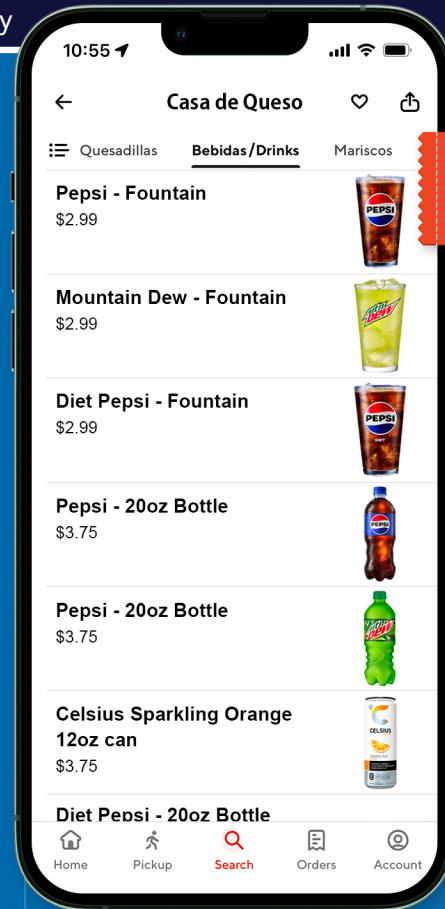

Did You Know? up to 30% of Customers order a Pepsi beverage when the right mix of beverages is on the menu

Individual results may vary

BEFORE

**In Minutes,
with our Pepsi AI,
your Menus are
Updated**

AFTER