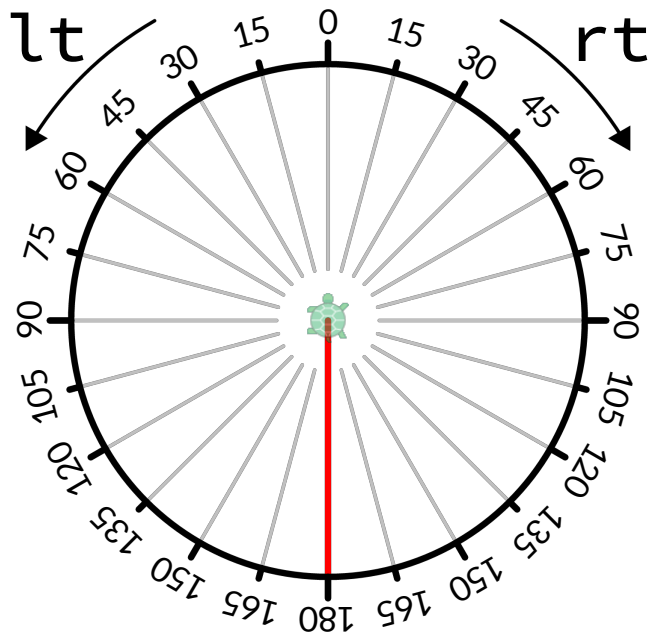

# Measuring Distances and Angles

pencilcode.net

```
pen gold
fd 100
rt 120
fd 100
rt 120
fd 100
rt 120
```

```
pen purple
fd 100
rt 90
fd 100
rt 90
fd 100
rt 90
fd 100
rt 90
```

```
pen green
fd 50
lt 45
fd 50
bk 50
rt 90
fd 50
```