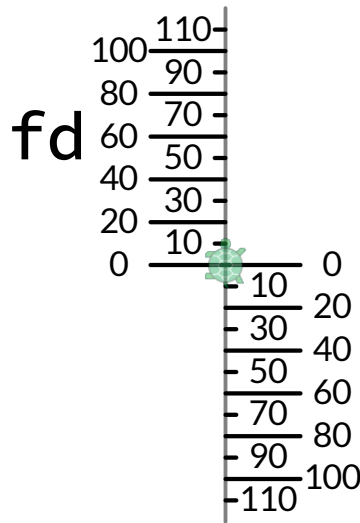

# Measuring Distances and Angles

pencilcode.net

```
pen gold
fd 100
rt 120
fd 100
rt 120
fd 100
rt 120
```

```
pen purple
fd 100
rt 90
fd 100
rt 90
fd 100
rt 90
fd 100
rt 90
```

```
pen green
fd 50
lt 45
fd 50
bk 50
rt 90
fd 50
```