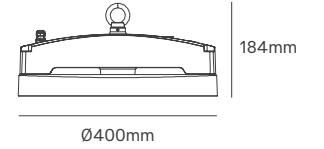

FORGE HIGH TEMPERATURE (70°C)

Voltage	Body Material	Beam Angle	IP	Dimmable	Mounting Type
120-277V	Aluminum Alloy	120°	IP66	0-10V	Ceiling Mounting

Power Switch	Colour Temperature (CCT)	Total Luminous Flux (±5%)	Housing Colour	Size	SKU
100W-120W-140W-160W-180W-200W	4000K	37000lm	Black	Ø400x184mm	ILAR-03624