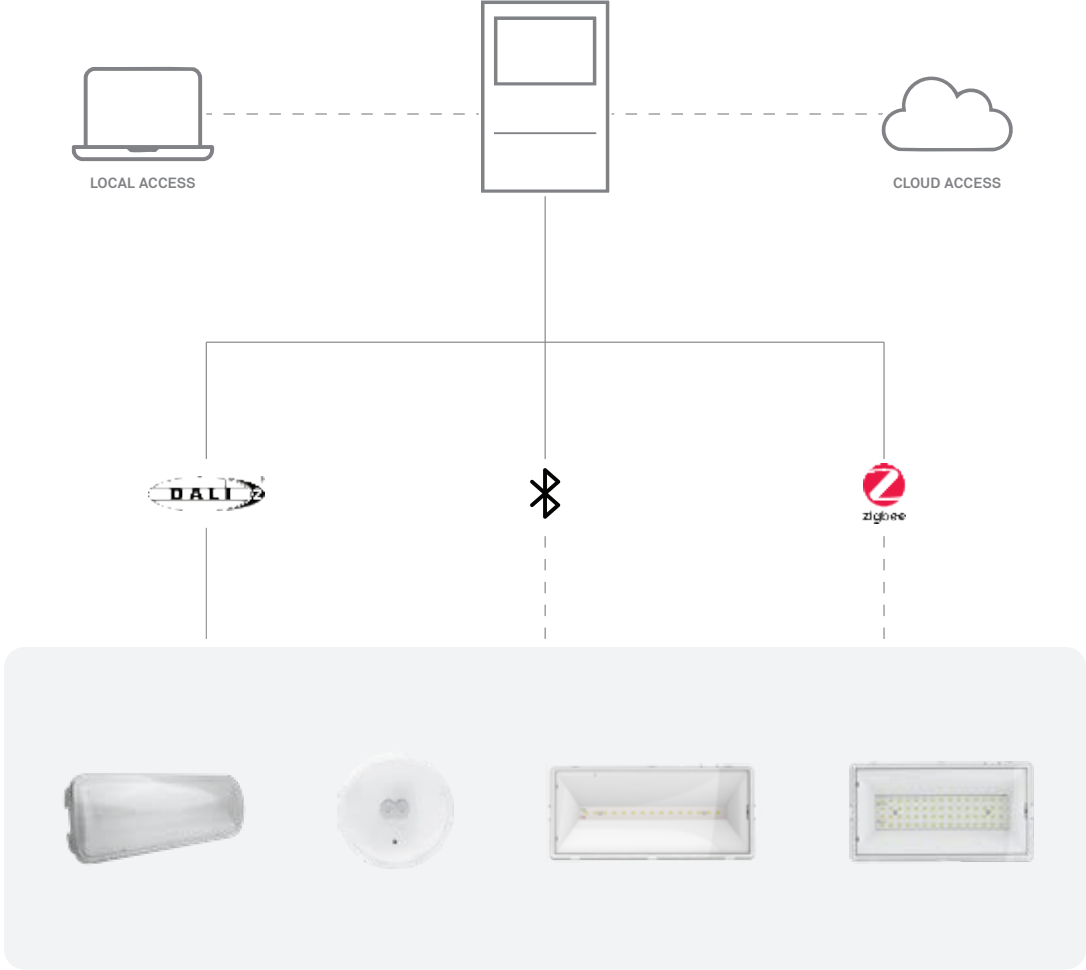

Emergency Lighting Controls

- Automatic Function test of the luminaires
- Automatic Duration test of the batteries
- Real-time Dashboard with the state of all luminaries
- Automated Failure Reporting