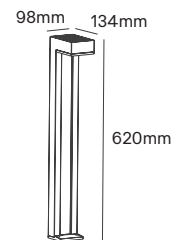

FLOX

Solar Panel	Body Material	Beam Angle	IP	Mounting Type
0.8W Monocrystal Silicon Solar Panel	ABS+PC	90°	IP65	Surface

Power	Colour Temperature (CCT)	Total Luminous Flux (±5%)	Housing Colour	SKU
1.5W	6000K	200lm	White	ILAR-00783
6.8W	6000K	800lm	White	ILAR-00784

LEO

Solar Panel	Body Material	Beam Angle	IP	Mounting Type
Polycrystalline 5V 3.5W	ABS+PC	25°	IP65	Recessed

Power	Colour Temperature (CCT)	Total Luminous Flux (±5%)	Housing Colour	SKU
5W	6000K	200lm	Black	ILAR-02691

SABI

Solar Panel	Body Material	Beam Angle	IP	Mounting Type
1W / 5.5V	ABS+PC	120°	IP65	Recessed

Power	Colour Temperature (CCT)	Total Luminous Flux (±5%)	Housing Colour	SKU
1.5W	RGB+CW+WW	120lm	Black	ILAR-01931

LOTUS

Solar Panel	Body Material	Beam Angle	IP	Mounting Type
9V/3.5W Monocrystalline	6063 Aluminium PC	120°	IP65	Surface

Power	Colour Temperature (CCT)	Total Luminous Flux (±5%)	Housing Colour	SKU
3.5W	5000K	255lm	Black	ILAR-00433

BOLLARD

Solar Panel	Body Material	Beam Angle	IP	Mounting Type
Monocrystalline Silicon 4.86 1W	Aluminum Panlite PC	120°	IP65	Surface

Power	Colour Temperature (CCT)	Total Luminous Flux (±5%)	Housing Colour	SKU
2W	3000K	100lm	Grey	ILAR-02293