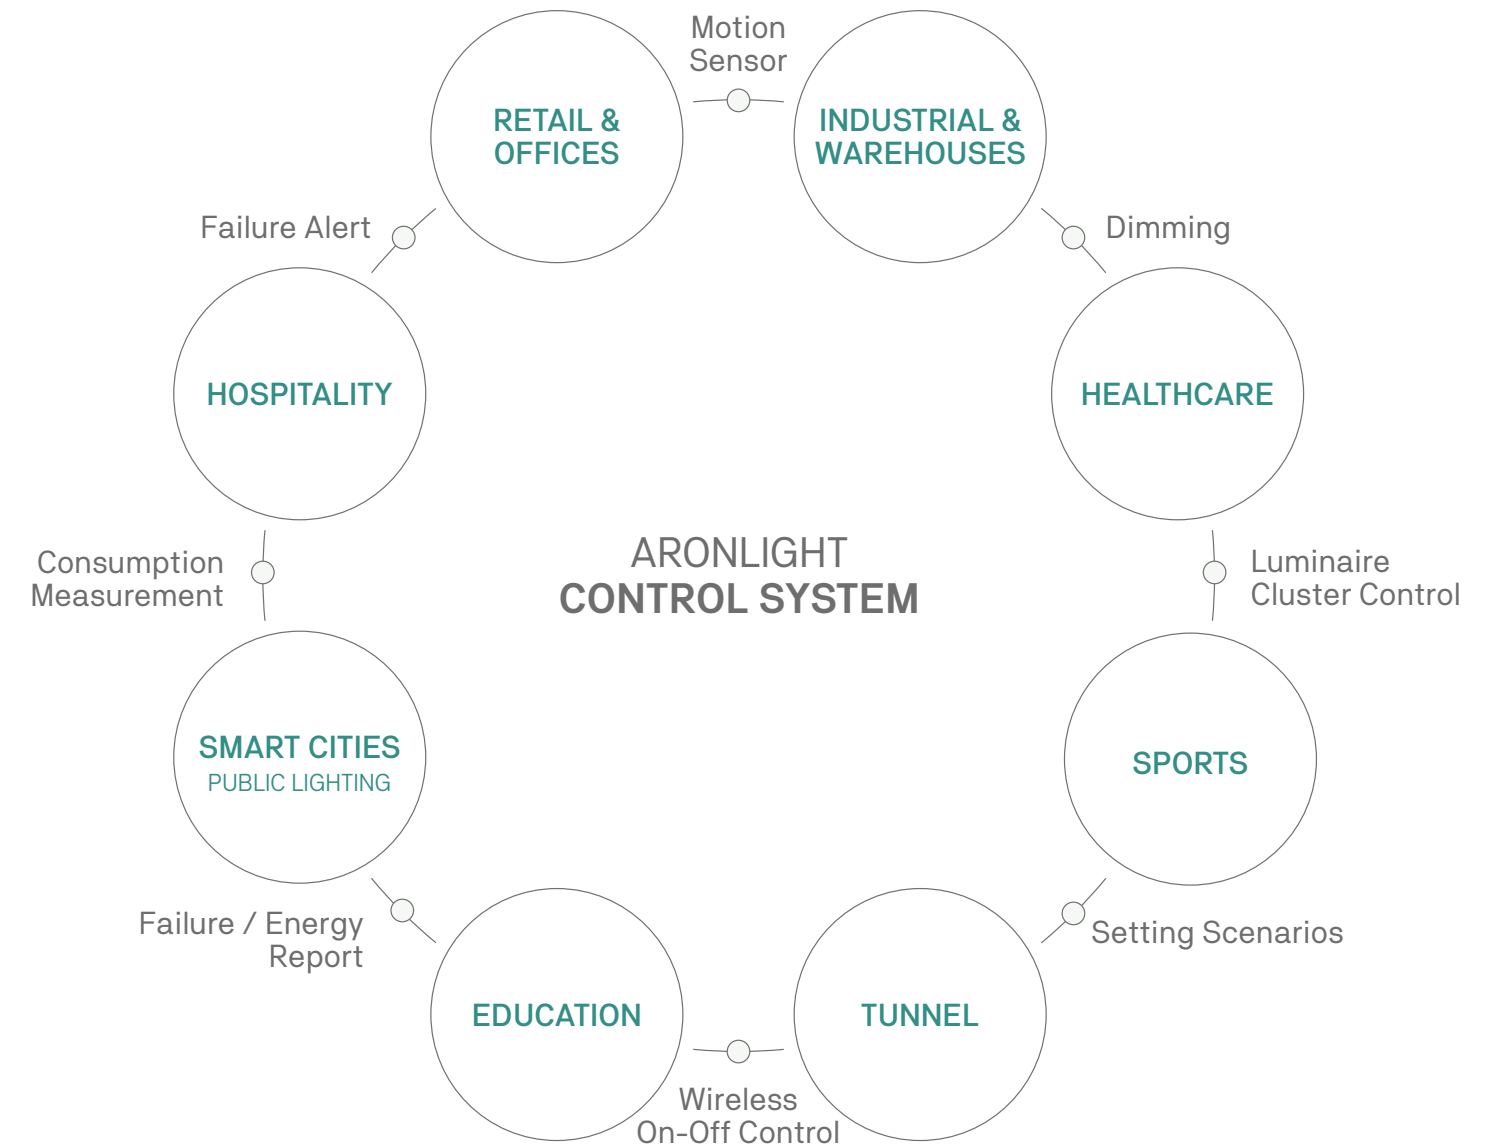

Across Sectors