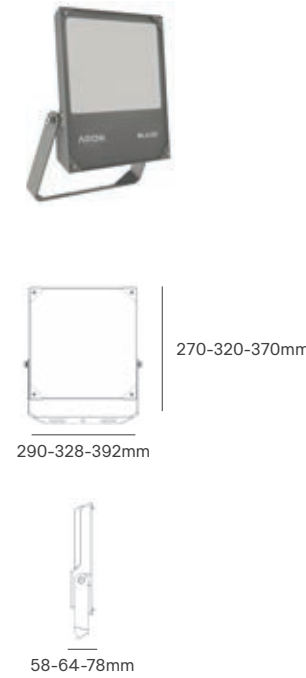

PROJECTOR SLIM

Voltage	Body Material	Beam Angle	IP	Mounting Type
220-240V	Die Cast Aluminium	120°	IP65	Bracket Mounting

Power	Colour Temperature (CCT)	Total Luminous Flux (±5%)	Housing Colour	SKU
10W	3000K	800lm	Black	ILAR-00094
10W	4000K	850lm		ILAR-01947
10W	6000K	900lm		ILAR-00126
20W	3000K	1700lm		ILAR-00392
20W	4000K	1750lm		ILAR-01948
20W	6000K	1800lm		ILAR-00127
30W	3000K	2600lm		ILAR-00393
30W	4000K	2650lm		ILAR-01949
30W	6000K	2700lm		ILAR-00128
50W	3000K	4000lm		ILAR-00394
50W	4000K	4250lm		ILAR-01950
50W	6000K	4500lm		ILAR-00129
10W	4000K	900lm	White	ILAR-00175
10W	6000K	900lm		ILAR-00174
20W	4000K	1700lm		ILAR-00532
20W	6000K	1700lm		ILAR-00176
30W	4000K	2500lm		ILAR-00535
30W	6000K	2700lm		ILAR-00177
50W	4000K	4000lm		ILAR-00538
50W	6000K	4500lm		ILAR-00178

POLYCARBONATE

Voltage	Body Material	Beam Angle	IP	Mounting Type
220-240V	ABS + PC	120°	IP65	Bracket Mounting

Power	Colour Temperature (CCT)	Total Luminous Flux (±5%)	Housing Colour	SKU
10W	6000K	900lm	Black	ILAR-00935
20W		1800lm		ILAR-00936
30W		2700lm		ILAR-00937
50W		4500lm		ILAR-00938

BLAZE

Voltage	Body Material	Beam Angle	IP	Mounting Type
120-277V	Die Cast Aluminium	120°	IP66	Bracket Mounting

Power Switch	Colour Temperature (CCT)	Total Luminous Flux (±5%)	Size	Housing Colour	SKU
50W-80W-100W	3CCT 3000K-	16000lm (Max.)	270x290x58mm	Grey	ILAR-02219
120W-150W-200W	4000K-5000K	32000lm (Max.)	320x328x64mm		ILAR-02220
200W-240W-300W		48000lm (Max.)	370mmx392x78mm		ILAR-02221

MASTER PRO

Voltage	Body Material	Beam Angle	IP	Mounting Type
220-240V	Die Cast Aluminium	Assymetrical	IP66	Bracket Mounting