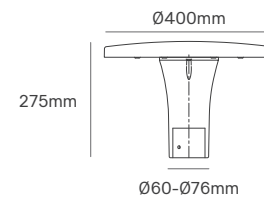

EXCELSIOR

443.48/493.48/
544.48/714.30mm

195.63/244.63/
299.63/340mm

559.82/609.82/
660.82/711.82mm

Voltage	Body Material	Beam Angle	IP	Dimmable	Mounting Type
220-240V	High Purity Aluminum	Multiple	IP67(OB)/IP66	1-10V/ DALI / D4i	Side Entry/Post Top

Power	Colour Temperature (CCT)	Total Luminous Flux (±5%)	Size	Housing Colour	SKU
10W-320W Configurable	3000K/4000K/5000K/6000K	1800-57600lm	5 Dimensions	Multiple	On-request

ORBIT

Voltage	Body Material	Beam Angle	Dimmable	IP	Mounting Type
220-240V	Die Cast Aluminium	Multiple	1-10V/ DALI / D4i	IP66	Post Top

Power	Colour Temperature (CCT)	Total Luminous Flux (±5%)	Housing Colour	SKU
20W-100W Configurable	2700K/3000K/4000K	15000lm	Multiple	On-request

BALLON

Voltage	Body Material	Beam Angle	Dimmable	IP	Mounting Type
220-240V	Die Cast Aluminium+PC	Multiple	NO	IP65	Post top

Power	Colour Temperature (CCT)	Total Luminous Flux (±5%)	Size	Housing Colour	SKU
20W-50W Configurable	2700K/3000K/4000K	-	Ø400xmm Ø450xmm	Black	On-request On-request

LUCCI

Voltage	Body Material	Beam Angle	Dimmable	IP	Mounting Type
220-240V	Die Cast Aluminium	Multiple	1-10V/ DALI / D4i	IP66	Multiple

Power	Colour Temperature (CCT)	Total Luminous Flux (±5%)	Size	Housing Colour	SKU
30W-120W Configurable	3000K/4000K/5000K	4500lm-18000lm	700x200x100mm	Black	On-request
30W-120W Configurable	3000K/4000K/5000K	4500lm-18000lm	900x200x100mm	Black	On-request
150W-240W Configurable	3000K/4000K/5000K	22500lm-36000lm	1250x200x100mm	Black	On-request