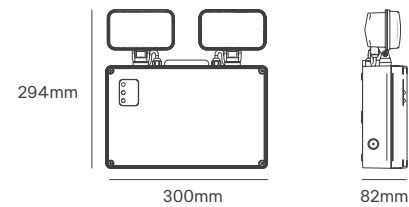

EMERGENCY PROJECTOR

Voltage	Body Material	IP	Type	Prepared for Remote Control	Mounting Type
220-240V	Polycarbonate Diffuser & ABS Housing	IP65	Non Maintained	YES	Surface

Power	Colour Temperature (CCT)	Total Luminous Flux (±5%)	Battery	SKU
6.8W	6500K	750lm	3 Hours 12V2.8Ah Ni-Cad	ILEM-00033
17W	6500K	2000lm	3 Hours 22.2V 2Ah Ni-Cad	ILEM-00059