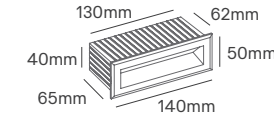

Voltage	Body Material	Beam Angle	IP	Mounting Type
220-240V	ABS + PC	120°	IP65	Recessed

Power	Colour Temperature (CCT)	Total Luminous Flux (±5%)	Cut-out	Housing Colour	SKU
3W	3CCT 3000K 4000K-6500K	220lm	130x40x62mm	Black	ILAR-01499