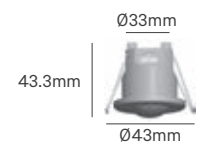

ST331 1-10V

Voltage	Detection Angle	IP	Type	Dimming	Mounting Type
220-240V	360°	IP20	Infrared	No	Recessed

Dimming	Detection Distance	Installation Height	Installation	Size	Cut-out	SKU
1%-100%	1.8-4m	2.2m-4m	False Ceiling	Ø43x43.3x34mm	Ø33mm	ILAR-01865