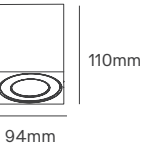

VIGG GU10

Voltage	Body Material	IP	Mounting Type
110-240V	Aluminium	IP20	Surface

Power	Type of Bulb	Housing Colour	SKU
Max. 7W	1x GU10	White	ILAR-02452
		Black	ILAR-02453

*Lamps Not Included