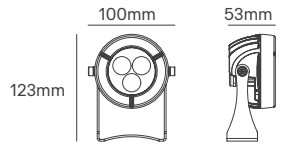

Options (Not included)

Connection Cable 1m
ILAR-02350

Connection Cable "T" 1m
ILAR-02351

ARC MINI

Voltage	Body Material	Beam Angle	IP	Dimmable	Mounting Type
24V	Die Cast Aluminium	Multiple	IP66	DALI/DMX	Bracket/Wall/Spike