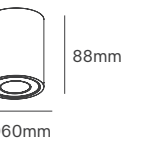

MINI LEV GU10 IP65

Voltage	Body Material	IP	Mounting Type
110-240V	Aluminium	IP65	Surface

Power	Type of Bulb	Housing Colour	SKU
Max. 7W	1x GU10	Black	ILAR-03674
		White	ILAR-03675

*Lamps Not Included