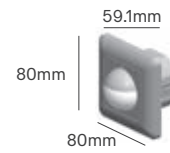

ST31C

Voltage	Detection Angle	IP	Type	Dimming	Mounting Type
220-240V	190°	IP20	Infrared	No	Recessed

Rated Load	Detection Distance	Installation Height	Installation	Size	Cut-out	SKU
500W	10m max	1-1.8m	Wall	80x80x59.1mm	50x50mm	ILAR-01059