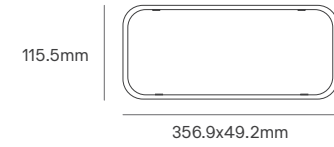

LONGLUX

Voltage	Body Material	IP	Type	Prepared for Remote Control	Mounting Type
220-240V	Polycarbonate Case	IP65	Maintained/Non Maintained	YES	Surface

Power	Colour Temperature (CCT)	Total Luminous Flux (±5%)	Battery	SKU
1W	6000K	150lm	3 Hours LiFePO4 3.2V 1500mAh	ILEM-00076