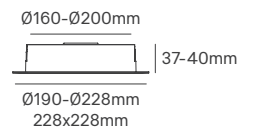

JAZ

Voltage	Body Material	Beam Angle	IP	Mounting Type
100-277V	Aluminum+PC	90°	IP54 Front IP20 Back	Recessed

Power	Colour Temperature (CCT)	Total Luminous Flux (±5%)	Size	Cut-out	Housing Colour	SKU
18W	4000K	2350lm	Ø190x37mm 190x190x40mm	Ø160mm Ø160mm	White RAL 9016	ILAR-00690 ILAR-00684
25W	4000K	3650lm	Ø228x37mm 228x228x40mm	Ø200mm Ø200mm		ILAR-00693 ILAR-00687