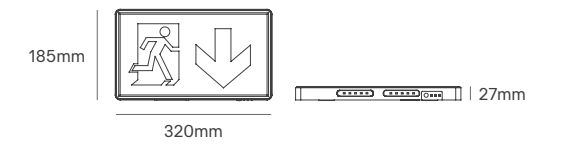

DUOLUX

Voltage	Body Material	IP	Type	Mounting Type
220-240V	Polycarbonate Case	IP20	Maintained/Non Maintained	Surface

Power	Colour Temperature (CCT)	Total Luminous Flux (±5%)	Battery	SKU
3W	6000K	40-70lm	3 Hours 3.7V 1500mAh Li-ion battery	ILEM-00066