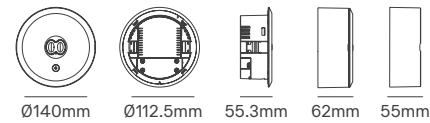

DOTLUX PRO

Voltage	Body Material	IP	Type	Mounting Type
220-240V	Polycarbonate Diffuser & ABS Housing	IP20	Non Maintained Maintained/Non Maintained	Recessed/Surface

Model	Power	Colour Temperature (CCT)	Total Luminous Flux (±5%)	Battery	Size	Cut-out	SKU
Dotlux PRO	6W	6500K	450lm	3 Hours 3.6V 600mAh Ni-Cad	Ø140x55.3mm	Ø115mm-Ø120mm	ILEM-00052

Options for Dotlux and Dotlux PRO (Not included)