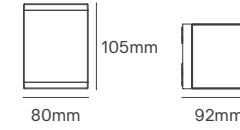

AXEL

Voltage	Body Material	IP	Beam Angle	Mounting Type
220-240V	Die-Casting Aluminium	IP65	2x 0-100°	Surface

Power	Colour Temperature (CCT)	Total Luminous Flux (±5%)	Housing Colour	SKU
2x 6W	3000K	415lm	Grey White	ILAR-00815 ILAR-03715

THULE

Voltage	Body Material	IP	Beam Angle	Mounting Type
220-240V	Die-Casting Aluminium	IP54	120°	Surface

Power	Colour Temperature (CCT)	Total Luminous Flux (±5%)	Housing Colour	SKU
12W	3000K	415lm	Grey	ILAR-00820

NUT

Voltage	Body Material	IP	Beam Angle	Mounting Type
220-240V	Die-Casting Aluminium	IP54	2x 110°	Surface

Power	Colour Temperature (CCT)	Total Luminous Flux (±5%)	Housing Colour	SKU
2x 3W	3000K	450lm	Grey	ILAR-00814

AXIS

Voltage	Body Material	IP	Beam Angle	Mounting Type
220-240V	Aluminium	IP65	36°	Surface

Model	Power	Colour Temperature (CCT)	Total Luminous Flux (±5%)	Housing Colour	SKU
Single	5W	3000K	45lm	Matt Black	ILAR-02237
Double	10W		88lm		ILAR-02238