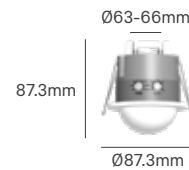

AR41

Voltage	Detection Angle	IP	Type	Dimming	Mounting Type
220-240V	360°	IP54	Infrared/Presence	No	Recessed

Rated Load	Detection Distance	Installation Height	Installation	Size	Cut-out	Colour	SKU
1200W	6m Presence 20m Motion	2.2-6m	False Ceiling	Ø87.3x87.3mm	Ø63-66mm	White All Black	ILAR-02880 ILAR-02881