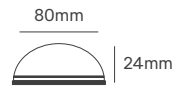

SEAM

Voltage	Body Material	Beam Angle	IP	Mounting Type
170-265V	ABS+PC	120°	IP40	Surface

Power	Colour Temperature (CCT)	Total Luminous Flux (±5%)	Size	Housing Colour	SKU
24W	3CCT 3000K-	2880lm	700x168x54mm	White	ILAR-02131
50W	4000K-6500K	6000lm	1200x168x54mm		ILAR-02132

MEGASLIM

Voltage	Body Material	Beam Angle	IP	Mounting Type
200-240V	Aluminium/PVC	120°	IP20	Surface Mounted

Power	Colour Temperature (CCT)	Total Luminous Flux (±5%)	Size	Housing Colour	SKU
20W	6000K	1600lm	600x80x24mm	White RAL 9016	ILAR-00237
40W	4500K	3200lm	1200x80x24mm		ILAR-00239
40W	6000K	3200lm	1200x80x24mm		ILAR-00240

CABINET T5 ROTABLE

Voltage	Body Material	Beam Angle	IP	Mounting Type
220-240V	Aluminium/PVC	120°	IP20	Surface Mounted

Power	Colour Temperature (CCT)	Total Luminous Flux (±5%)	Size	Housing Colour	SKU
8W	3CCT 3000K-	800lm	545x24x61mm	White	ILAR-03568
16W	4000K-6500K	1600lm	1134x24x61mm		ILAR-03569