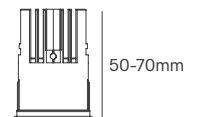

MODULE EYE ZOOM