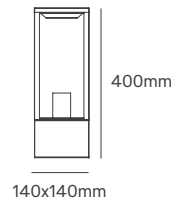

Power	Type Of Bulb	Size	Housing Colour	SKU
MAX 60W	1x E27	140x140x400mm	Grey	ILAR-00951

*Lamps not included.

TULIP

Voltage	Body Material	IP	Mounting Type
100-240V	Die-Casting Aluminium	IP54	Surface

Power	Type Of Bulb	Size	Housing Colour	SKU
MAX 35W	1x GU10	Ø60x112x95x555mm	Grey	ILAR-00824