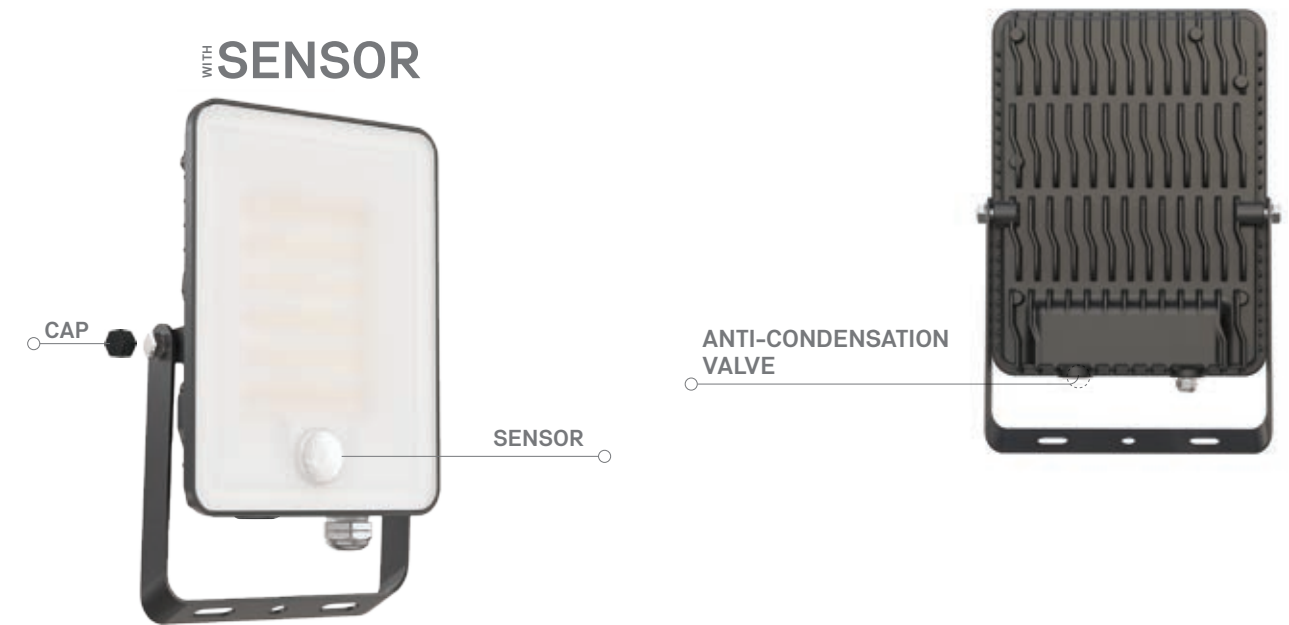

WITH SENSOR