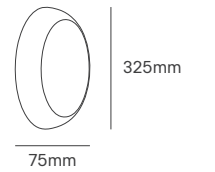

DÁLIA

Voltage	Body Material	Beam Angle	IP	Mounting Type
100-240V	ABS + PC	120°	IP65	Surface

Power	Type of Bulb	Size	Housing Colour	SKU
MAX 35W	2x E27	Ø300x85mm	White	ILAR-00348

*Lamps not included.

MOON

Voltage	Body Material	Beam Angle	IP	IK	Mounting Type
220-240V	ABS + PC	120°	IP66	IK10	Surface

Model	Power	Colour Temperature (CCT)	Total Luminous Flux (±5%)	Housing Colour	SKU
Moon	15W	3CCT 3000K-4000K-5700K	1700lm	White	ILAR-01916
Mars	15W		1700lm	White	ILAR-01918
Half Moon	15W		900lm	Black	ILAR-01917
Half Mars	15W		900lm	Black	ILAR-01919

LARA

Voltage	Body Material	Beam Angle	IP	Mounting Type
220-240V	ABS + PC	120°	IP54	Surface

Power	Colour Temperature (CCT)	Total Luminous Flux (±5%)	Housing Colour	SKU
12W	4000K	840lm	ABS + PC	ILAR-00954

RUMU

Voltage	Body Material	Beam Angle	IP	Mounting Type
220-240V	ABS + PC	120°	IP65	Surface

Power	Colour Temperature (CCT)	Total Luminous Flux (±5%)	Housing Colour	SKU
Switch 9W/12W/16W	4CCT 3000K-4000K-5000K-6000K	2240lm	White	ILAR-02971

Options (Not included)