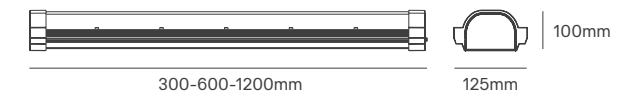

ATEX

LIGHTING

ALL LIGHTING SOLUTIONS

ATEX LINEARTOP