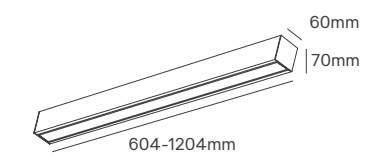

LYNX LINEAR