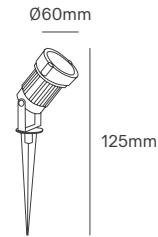

AGAVE SMD

Voltage	Body Material	Beam Angle	IP	Mounting Type
220-240V	Aluminium	120°	IP66	Bracket/Spike
Power	Colour Temperature (CCT)	Total Luminous Flux (±5%)	Housing Colour	SKU
3W	4000K	240lm	Black	ILAR-00359

SIG

Voltage	Body Material	IP	Mounting Type
100-240V	Die-casting Aluminium	IP54	Bracket
Power	Type of Bulb	Housing Colour	SKU
MAX 35W	1x GU10	Grey	ILAR-01165

*Lamps not included.

VALL II

Voltage	Body Material	IP	Mounting Type		
100-265V	Aluminium	IP67	Bracket		
Power	Colour Temperature (CCT)	Total Luminous Flux (±5%)	Housing Colour	Beam Angle	SKU
3W	3000K	190lm	Grey Green RAL 6003 Corten	15°	ILAR-03731 ILAR-03732 ILAR-03733
8W	3000K	640lm	Grey Green RAL 6003 Corten	36°	ILAR-03540 ILAR-03541 ILAR-03542

Options (Not included)

VALL

Voltage	Body Material	Beam Angle	IP	Mounting Type
100-265V	Aluminium	25°	IP67	Bracket
Power	Colour Temperature (CCT)	Total Luminous Flux (±5%)	Housing Colour	SKU
15W	3000K	1200lm	Grey Corten Green RAL 6003	ILAR-00862 ILAR-03549 ILAR-03550

Options (Not included)