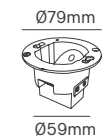

MELLER

Voltage	Body Material	Beam Angle	Sensor Distance	IP	Mounting Type
175-265V	Die-cast Aluminum	38°	1-3m	IP65	Recessed

Model	Power	Colour Temperature (CCT)	Total Luminous Flux (±5%)	Size	Cut-out	Housing Colour	SKU
Base	3W	3CCT 3000K-4000K-6000K	120lm	Ø79mm	Ø59x54mm	Black	ILAR-01050
Base	2W (Sensor)	3CCT 3000K-4000K-6000K	100lm	82.5mm	62x37mm	Grey	ILAR-01230