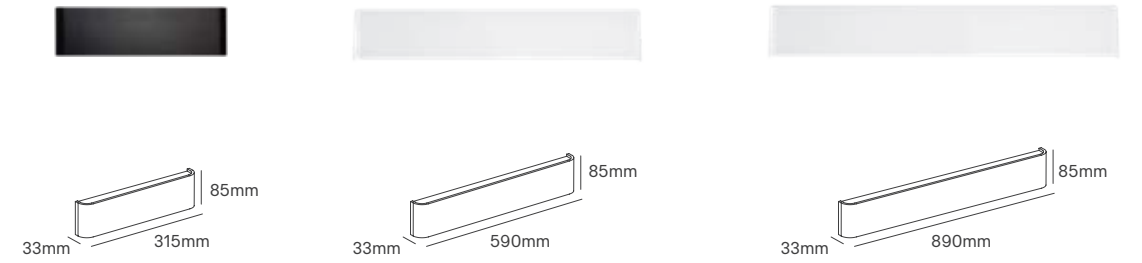

TIDE

Voltage	Body Material	Beam Angle	IP	Mounting Type
220-240V	Aluminium	60°	IP20	Wall Surface

Power	Colour Temperature (CCT)	Total Luminous Flux (±5%)	Housing Colour	SKU
8W	3000K	440lm	Matt White	ILAR-02233
			Matt Black	ILAR-02234

DUNA

Voltage	Body Material	Beam Angle	IP	Mounting Type
220-240V	Aluminium	185°	IP20	Wall Surface

Power	Colour Temperature (CCT)	Total Luminous Flux (±5%)	Size	Housing Colour	SKU
9W	3000K	855lm	315x85x33mm	White	ILAR-01742
				Black	ILAR-01743
				Wooden	ILAR-01744
				Golden	ILAR-01745
19W	3000K	1805lm	590x85x33mm	White	ILAR-01746
				Black	ILAR-03291
29W	3000K	3420lm	890x85x33mm	White	ILAR-01747
				Black	ILAR-03772