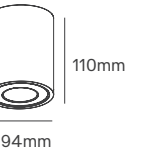

LEV GU10

Voltage	Body Material	IP	Mounting Type
110-240V	Aluminium	IP20	Surface

Power	Type of Bulb	Housing Colour	SKU
Max. 7W	1x GU10	White	ILAR-02454
		Black	ILAR-02455

*Lamps Not Included