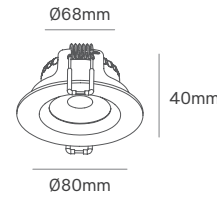

TORQ

Voltage	Body Material	Beam Angle	UGR	IP	Dimmable	Mounting Type
220-240V	Aluminium	60°	<22	IP65 Front IP40 Back	Triac	Recessed

Model	Power	Colour Temperature (CCT)	Total Luminous Flux (±5%)	Size	Cut-out	Housing Colour	SKU
Fixed	8W	3CCT 2700K-	700lm	Ø80x40mm	Ø68mm	White RAL 9016	ILAR-03677
Rotable	8W	3000K-4000K	700lm	Ø80x40mm	Ø68mm	White RAL 9016	ILAR-03676
Deep	8W		700lm	Ø80x55mm	Ø68mm	White RAL 9016	ILAR-03678

MODULE EYE ZOOM

Voltage	Body Material	Beam Angle	IP	Mounting Type
220-240V	Aluminium	18°-26°-36°-50°	IP20	Recessed

Power	Colour Temperature (CCT)	Total Luminous Flux (±5%)	Housing Colour	SKU
Switch 4W-6W-8W	3CCT 2700K-3000K-4000K	750lm	White	ILAR-02964
Switch 7W-9W-11W	3CCT 2700K-3000K-4000K	900lm	White	ILAR-02837

*Compatible with all GU10 Fitting

Options (Not included)