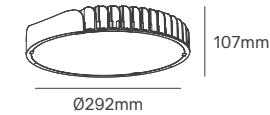

DOB ECO

Voltage	Body Material	Beam Angle	IP	Mounting Type
220-240V	Aluminum Alloy	120°	IP65	Suspended

Power	Colour Temperature (CCT)	Total Luminous Flux (±5%)	Housing Colour	SKU
150W	5000K	18000lm	Black	ILAR-01046
200W		24000lm		ILAR-01644