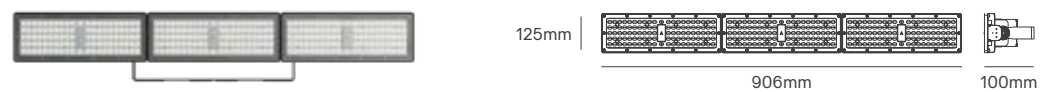

PADELITE ECO

Voltage	Body Material	Beam Angle	IP	Mounting Type
220-240V	Die Cast Aluminium	OP01-Asy	IP66	Bracket

Power	Colour Temperature (CCT)	Total Luminous Flux (±5%)	Housing Colour	SKU
300W	4000K	48000lm	Black	ILAR-03752