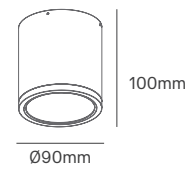

LEV

Voltage	Body Material	Beam Angle	IP	Mounting Type
200-240V	Aluminium	60°	IP54	Surface Mounted

Power	Colour Temperature (CCT)	Total Luminous Flux (±5%)	Housing Colour	SKU
15W	2700K	1300lm	White RAL 9016	ILAR-00695
	3000K	1300lm	White RAL 9016	ILAR-02520
	4000K	1500lm	White RAL 9016	ILAR-00696
	2700K	1300lm	Black RAL 9005	ILAR-00698
	4000K	1500lm	Black RAL 9005	ILAR-00699