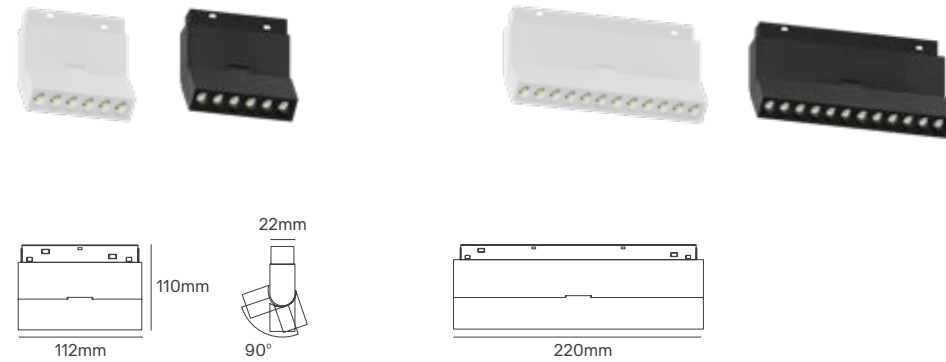

LINEAR DOT ROTABLE

Voltage	Body Material	Beam Angle	IP	Mounting Type
48V	Aluminium	36°	IP20	Tracklight 48V

Power	Colour Temperature (CCT)	Total Luminous Flux (±5%)	Size	Housing Colour	SKU
6W	2700K	240lm	L112	White	ILAR-03398
	4000K			White	ILAR-03400
	2700K			Black	ILAR-03399
	4000K			Black	ILAR-03401
12W	2700K	600lm	L220	White	ILAR-03402
	4000K			White	ILAR-03404
	2700K			Black	ILAR-03403
	4000K			Black	ILAR-03405