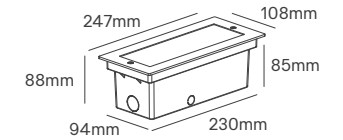

CUADRADO

Voltage	Body Material	Beam Angle	IP	Mounting Type
220-240V	Aluminium	120°	IP65	Recessed

Power	Colour Temperature (CCT)	Total Luminous Flux (±5%)	Size	Cut-out	Housing Colour	SKU
20W	3CCT 3000K-4000K-6500K	1200lm	200x200x95mm	190x190x80mm	White Grey	ILAR-02145 ILAR-02146

CEDAR

Voltage	Body Material	Beam Angle	IP	Mounting Type
220-240V	Die-casting Aluminium	100°	IP65	Recessed

Power	Colour Temperature (CCT)	Total Luminous Flux (±5%)	Size	Cut-out	Housing Colour	SKU
3W	3000K	100lm	80x80x46mm	Ø74mm	Grey	ILAR-00822

80x80mm

SKILL

Voltage	Body Material	Beam Angle	IP	Mounting Type
220-240V	PC+ABS Housing, PC Diffuser	110°	IP65	Recessed

Model	Power	Colour Temperature (CCT)	Total Luminous Flux (±5%)	Size	Cut-out	Housing Colour	SKU
Skill 1x E27	9W Max.	1x E27		247x108x88mm	230x94x85mm	White RAL 9016 Black RAL 9005 Stainless Steel	ILAR-02936 ILAR-02937 ILAR-02938

Skill	10W	3CCT 3000K-4000K-6500K	380lm	247x108x88mm	230x94x85mm	White RAL 9016 Black RAL 9005 Stainless Steel	ILAR-02939 ILAR-02940 ILAR-02941

Skill Brick	10W	3CCT 3000K-4000K-6500K	380lm	247x108x88mm	230x94x85mm	White RAL 9016 Black RAL 9005	ILAR-02942 ILAR-02943

Options (Included / Incluidas / Includo)

Recessed Box
ILAR-02944