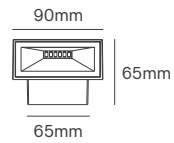

AXEL

Voltage	Body Material	IP	Beam Angle	Mounting Type
220-240V	Die-Casting Aluminium	IP65	2x 0-100°	Surface

Power	Colour Temperature (CCT)	Total Luminous Flux (±5%)	Housing Colour	SKU
2x 6W	3000K	415lm	Grey White	ILAR-00815 ILAR-03715

THULE

Voltage	Body Material	IP	Beam Angle	Mounting Type
220-240V	Die-Casting Aluminium	IP54	120°	Surface

Power	Colour Temperature (CCT)	Total Luminous Flux (±5%)	Housing Colour	SKU
12W	3000K	415lm	Grey	ILAR-00820

NUT

Voltage	Body Material	IP	Beam Angle	Mounting Type
220-240V	Die-Casting Aluminium	IP54	2x 110°	Surface

Power	Colour Temperature (CCT)	Total Luminous Flux (±5%)	Housing Colour	SKU
2x 3W	3000K	450lm	Grey	ILAR-00814

AXIS

Voltage	Body Material	IP	Beam Angle	Mounting Type
220-240V	Aluminium	IP65	36°	Surface

Model	Power	Colour Temperature (CCT)	Total Luminous Flux (±5%)	Housing Colour	SKU
Single	5W	3000K	45lm	Matt Black	ILAR-02237
Double	10W		88lm		ILAR-02238