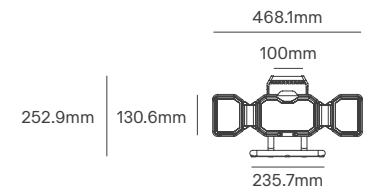

STRING PROJECTOR