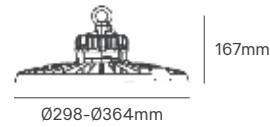

COBALT

Voltage	Body Material	Beam Angle	IP	Dimmable	Sensor	Mounting Type
220-240V	Aluminum Alloy	90°	IP65	0-10V	Zhaga (Optional)	Loop Hanging/Ceiling Mounting

Power	Colour Temperature (CCT)	Total Luminous Flux (±5%)	Housing Colour	SKU
150W	3CCT 3000K-4000K-5000K	27000lm	Ral 9007 Grey	ILAR-02205

FORGE HIGH TEMPERATURE (70°C)

Voltage	Body Material	Beam Angle	IP	Dimmable	Mounting Type
120-277V	Aluminum Alloy	120°	IP66	0-10V	Ceiling Mounting

Power Switch	Colour Temperature (CCT)	Total Luminous Flux (±5%)	Housing Colour	Size	SKU
100W-120W-140W-160W-180W-200W	4000K	37000lm	Black	Ø400x184mm	ILAR-03624

TECH

Voltage	Body Material	Beam Angle	Dimming	IP	Mounting Type
220-277VAC	Aluminum Alloy	90°	(0-10V)	IP65	Ceiling Mounting

Power	Colour Temperature (CCT)	Total Luminous Flux (±5%)	Housing Colour	Size	SKU
150W	5000K	24000lm	Black	Ø298x167mm	ILAR-01044
200W		32000lm		Ø364x166mm	ILAR-01045

SIRIUS

Body Material	Beam Angle	IP	Mounting Type
Aluminium	110°	IP65	Surface

Power	Colour Temperature (CCT)	Total Luminous Flux (±5%)	Housing Colour	SKU
40W	4000K	5400lm	Black	ILAR-00709
	5000K	5400lm		ILAR-00514
80W	4000K	10800lm	Black	ILAR-00851
	5000K	10800lm		ILAR-00515
	3CCT 3000K-4000K-5000K	10800lm		ILAR-01935

DOB ECO

Voltage	Body Material	Beam Angle	IP	Mounting Type
220-240V	Aluminum Alloy	120°	IP65	Suspended

Power	Colour Temperature (CCT)	Total Luminous Flux (±5%)	Housing Colour	SKU
150W	5000K	18000lm	Black	ILAR-01046
200W		24000lm		ILAR-01644