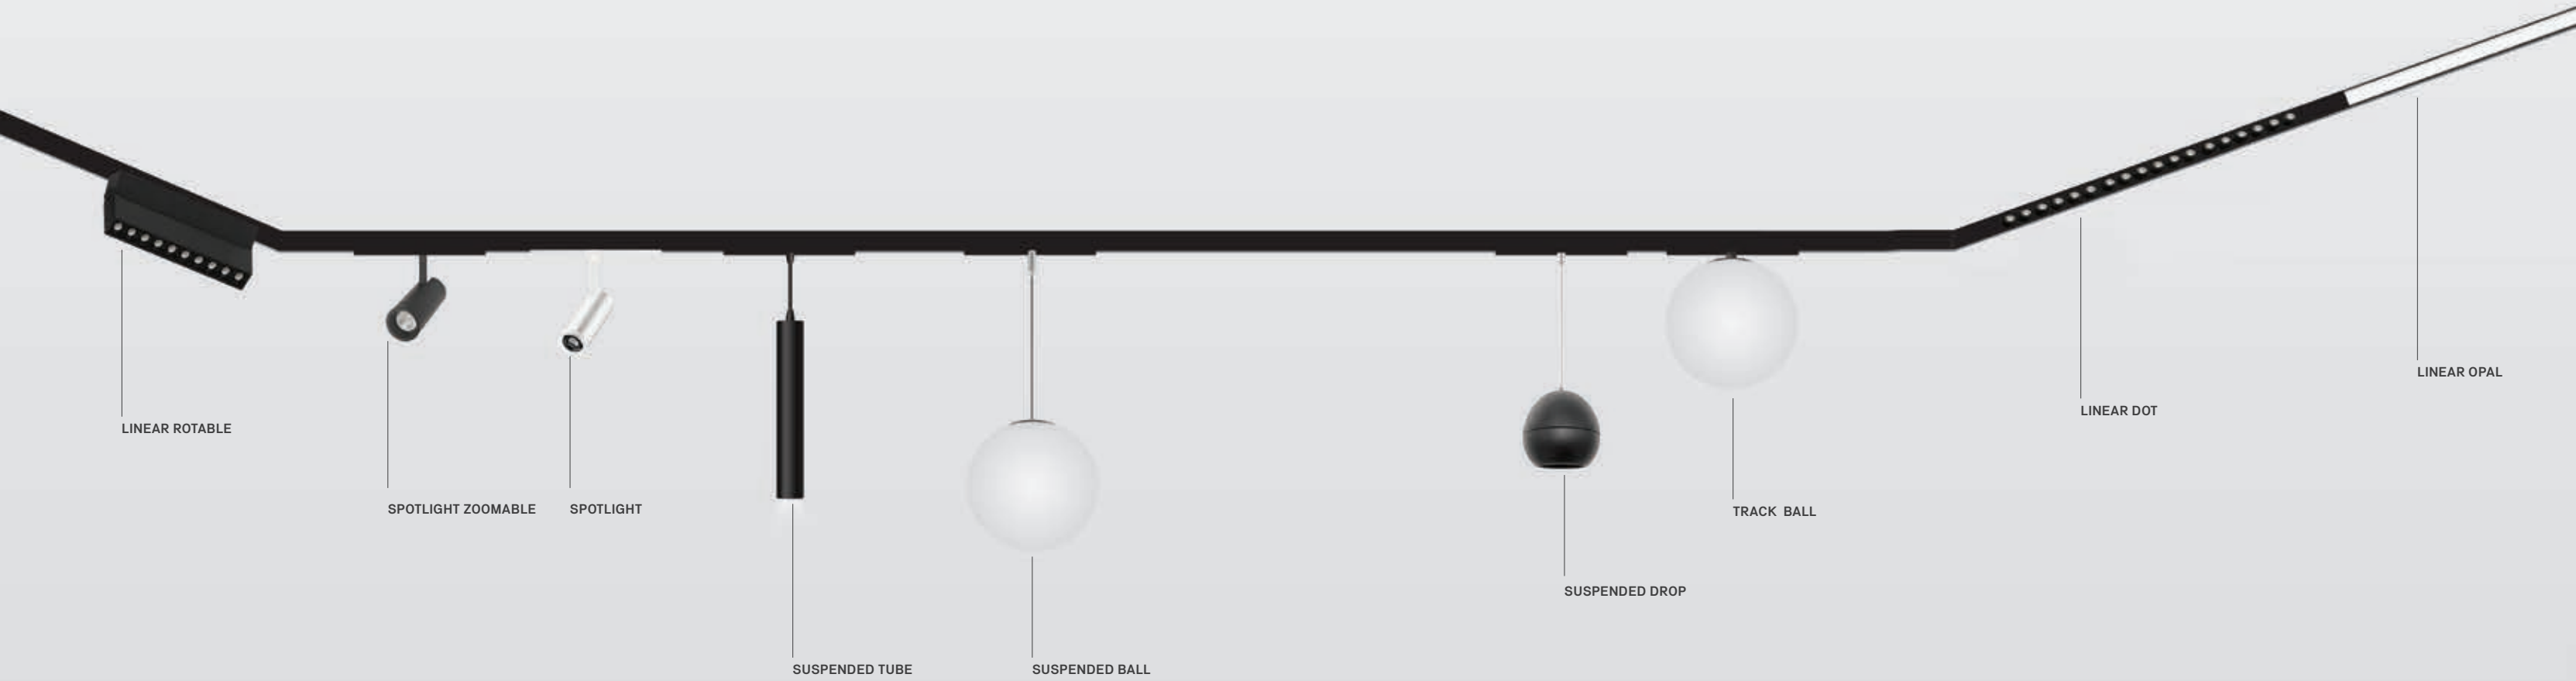

94-109

48V

PROFESSIONAL 48V LIGHTING

LINEAR ROTABLE

SPOTLIGHT ZOOMABLE

SPOTLIGHT

SUSPENDED TUBE

SUSPENDED BALL

SUSPENDED DROP

TRACK BALL

LINEAR DOT

LINEAR OPAL

ALL LIGHTING SOLUTIONS