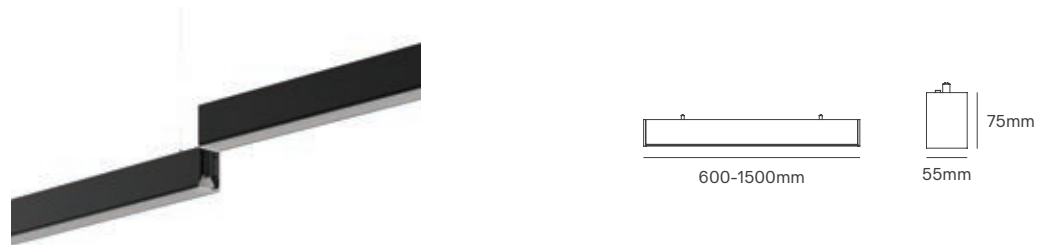

Options (Not included)

Suspension KIT
ILAR-00771

Connector
ILAR-00772

Dimmable Driver 1-10V
ILAR-01015

LYNX EVO

Voltage	Body Material	Beam Angle	IP	Mounting Type
220-240V	Aluminium	120°	IP20	Pendant/Surface/Trimless