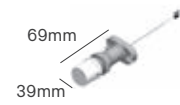

ST330 1-10V

Voltage	Detection Angle	IP	Type	Dimming	Mounting Type
220-240V	360°	IP20	Light Sensor	Yes	Surface

Dimming	Installation Height	Installation	Size	SKU
1%-100%	1.5-5m	False Ceiling	38x69mm	ILAR-00606