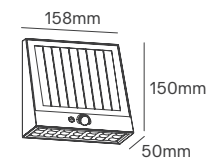

BLOK

Solar Panel	Body Material	Beam Angle	IP	Mounting Type
Monocrystalline Silicon 4.86 1.5W	ABS+PC	120°	IP65	Surface

Power	Colour Temperature (CCT)	Total Luminous Flux (±5%)	Housing Colour	SKU
6W	4000K	1000lm	Grey	ILAR-02289

ZUN

Solar Panel	Body Material	Beam Angle	IP	Mounting Type
Monocrystalline Silicon 4.86 1W	ABS+PC	120°	IP65	Surface

Power	Colour Temperature (CCT)	Total Luminous Flux (±5%)	Housing Colour	SKU
6W	4000K	1000lm	Grey	ILAR-02291

KOY

Solar Panel	Body Material	Beam Angle	IP	Mounting Type
Monocrystalline Silicon 4.86V 2W	ABS+PC	120°	IP65	Surface

Power	Colour Temperature (CCT)	Total Luminous Flux (±5%)	Housing Colour	SKU
6W	4000K	1000lm	Grey	ILAR-02290