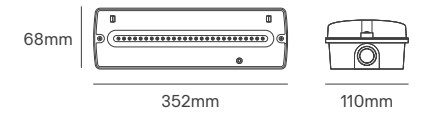

POWERLUX

Voltage	Body Material	IP	Type	Mounting Type
220-240V	ABS base + Polycarbonate Cover	IP65	Maintained/Non Maintained	Surface

Power	Colour Temperature (CCT)	Total Luminous Flux (±5%)	Battery	SKU
8W	6000K	500lm	3 Hours	ILEM-00061

Options (Not included)

Pictograma
ILEM-00045