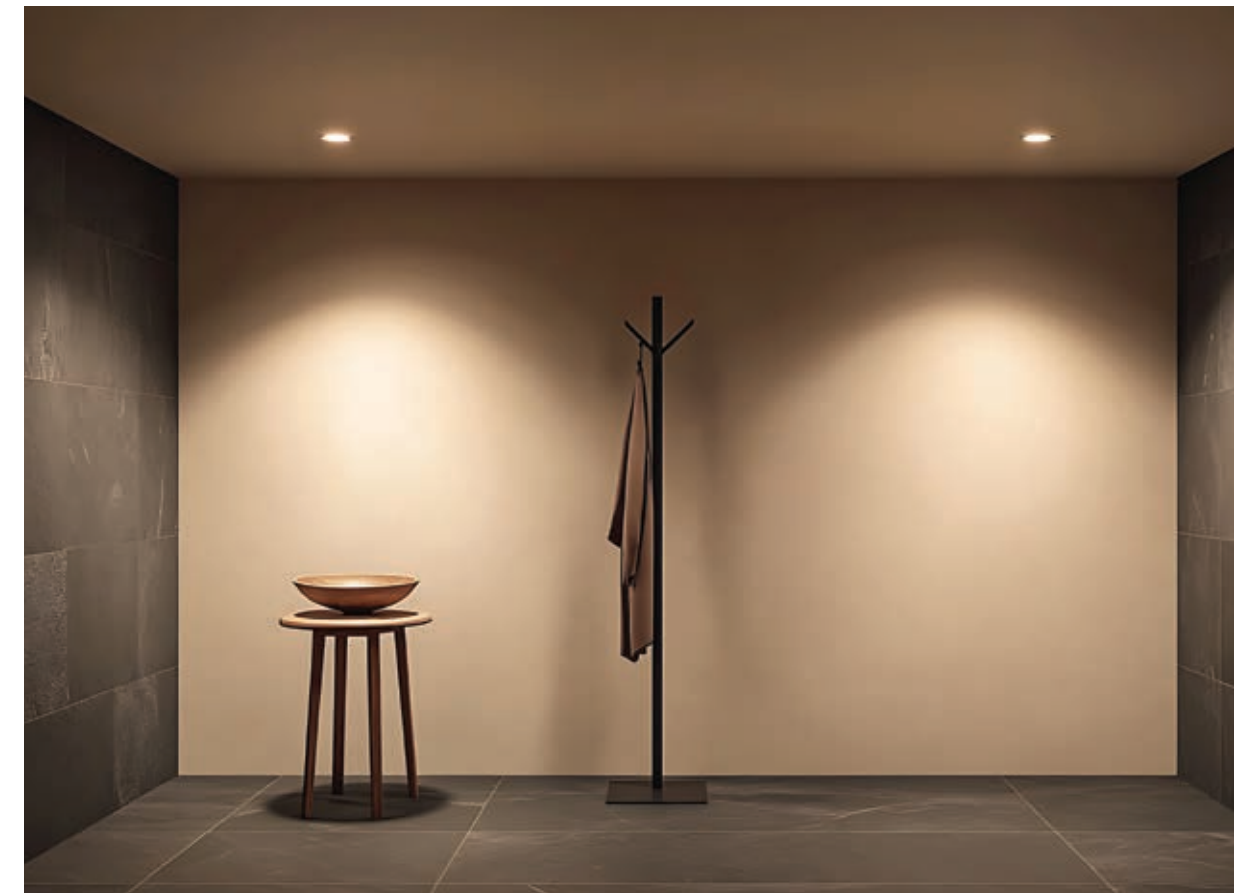

Options (Not included)

Black ILAR-02415	White ILAR-02416	Brushed Steel ILAR-02417	Chrome ILAR-02418
---------------------	---------------------	-----------------------------	----------------------

GLAZ

Voltage	Body Material	Beam Angle	IP	Mounting Type
220-240V	Die Cast Aluminium	25°	IP67	Recessed