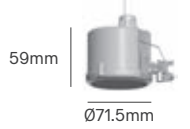

ST759

Voltage	Detection Angle	IP	Type	Dimming	Mounting Type
220-240V	360°	IP65	Microwave	DALI	Surface

Rated Load	Detection Distance	Installation Height	Installation	Size	SKU
2000W	8-20	4-15m	Industry/Garages	Ø71.5x59mm	ILAR-00521 ILAR-02056 ILAR-02057 ILAR-00522