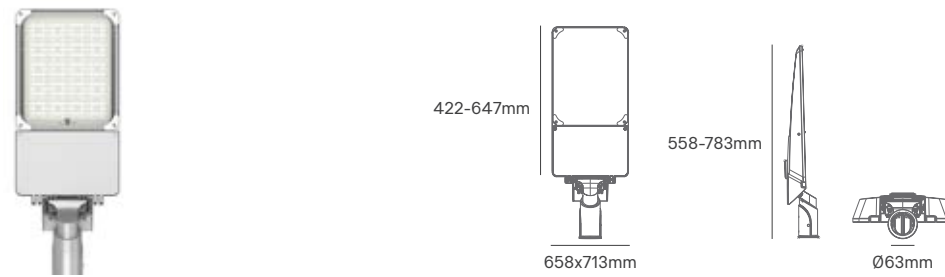

Options (Not included)

Accessories	SKU
Recessed Springs	ILAR-03648
Surface Kit	ILAR-03649
Recessed Frame	ILAR-03650
Recessed Bracket	ILAR-03651

238—251

STREET

LIGHT

ALL LIGHTING SOLUTIONS

VERSATILE

Voltage	Body Material	Beam Angle	Dimmable	IP	Mounting Type
220-240V	Die Cast Aluminium	Asymmetric	1-10V	IP66	Side Entry/Post Top