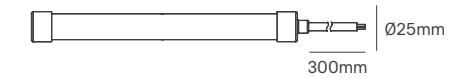

NEON TUBES

TUBO NEON 360° Ø25MM 24V

Voltage	Beam Angle	IP	Mounting Type
24V	360°	IP67	Surface

Power	Colour Temperature (CCT)	Total Luminous Flux (±5%)	Roll	Width	IP	SKU
20W	RGB	1320lm/m	5m	Ø25mm	IP67	ILAR-01691
	RGB	1320lm/m	10m	Ø25mm	IP67	ILAR-02303
20W	2700K	1320lm/m	5m	Ø25mm	IP67	ILAR-01692
	2700K	1320lm/m	10m	Ø25mm	IP67	ILAR-02304
20W	4000K	1495lm/m	5m	Ø25mm	IP67	ILAR-01693
	4000K	1495lm/m	10m	Ø25mm	IP67	ILAR-02305

Options (Not included)