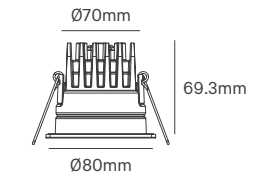

BEN

Voltage	Body Material	Beam Angle	UGR	Dimmable	IP	Mounting Type	Rotable
220-240V	Aluminium	15°	<19	TRIAC	IP20	Recessed	Yes

Power	Colour Temperature (CCT)	Total Luminous Flux (±5%)	Housing Colour
10W	3CCT 2700K- 3000K-4000K	850lm	Black

LUKE

Voltage	Body Material	Beam Angle	UGR	Dimmable	IP	Mounting Type
220-240V	Aluminium	40°	<19	TRIAC	IP65 Front IP40 Back	Recessed

Power	Colour Temperature (CCT)	Total Luminous Flux (±5%)	SKU
10W	3CCT 2700K- 3000K-4000K	850lm	ILAR-02405

Mandatory Options (Not included)