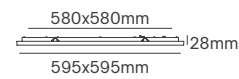

LYSS PRO 600X600