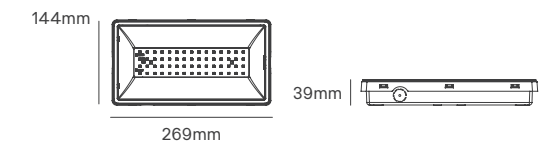

POWERLUX SLIM

Voltage	Body Material	IP	Type	Prepared for Remote Control	Mounting Type
220-240V	ABS base + Polycarbonate Cover	IP65	Maintained/Non Maintained	YES	Surface

Power	Colour Temperature (CCT)	Total Luminous Flux (±5%)	Battery	SKU
8W	6000K	800lm	3 Hours 3.7V 4000mAh Li (NiCoMn)	ILEM-00065

Options (Not included)

Difusor
ILEM-00075

Difusor
ILEM-00067

Pictograma
ILEM-00045