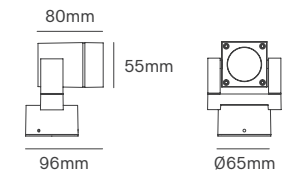

ELM

Voltage	Body Material	IP	Mounting Type
100-240V	Die-Casting Aluminium	IP54	Surface

Power	Type Of Bulb	Size	Housing Colour	SKU
MAX 35W	1x GU10	Ø65x90x55x115mm	Grey	ILAR-00823

*Lamps not included.