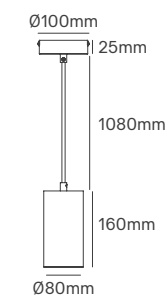

OFFICE PRO V2

Voltage	Body Material	Beam Angle	IP	Mounting Type
200-240V	Aluminium	120°	IP40	Surface/Suspended

Power	Colour Temperature (CCT)	Total Luminous Flux (±5%)	Size	Housing Colour	SKU
40W	2CCCT 3000K-4000K	4450-4800lm	Ø400x86x55x219mm	Black RAL 9005	ILAR-03695
60W		7400-7900lm	Ø600x86x55x383mm		ILAR-03696
75W		9930-10500lm	Ø800x86x55x383mm		ILAR-03697
100W		11600-12600lm	Ø1000x86x55x383mm		ILAR-03698
40W	2CCCT 3000K-4000K	4450-4800lm	Ø400x86x55x219mm	White RAL 9016	ILAR-03703
60W		7400-7900lm	Ø600x86x55x383mm		ILAR-03704
75W		9930-10500lm	Ø800x86x55x383mm		ILAR-03705
100W		11600-12600lm	Ø1000x86x55x383mm		ILAR-03706

Options (Not included)

FIZI

Voltage	Body Material	Beam Angle	IP	Dimmable	Mounting Type
200-240V	PC+Aluminium	360°	IP40	1-10V	Suspended

Power	Colour Temperature (CCT)	Total Luminous Flux (±5%)	Size	Housing Colour	SKU
30W	4000K	3900lm	900mm	White End Cap	ILAR-02150
			1200mm	Black End Cap	ILAR-02151

PASCAL

Voltage	Body Material	Beam Angle	IP	Mounting Type
200-240V	Aluminium	36°	IP20	Suspended

Power	Colour Temperature (CCT)	Total Luminous Flux (±5%)	Housing Colour	SKU
18W	2700K	1650lm	White RAL 9016	ILAR-00701
			Black RAL 9005	ILAR-00704
	4000K	1750lm	White RAL 9016	ILAR-00702
			Black RAL 9005	ILAR-00705