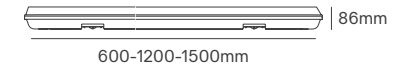

ARMADURA T8

Voltage	Body Material	Type of Bulb	IP	Mounting Type
220-240V	Polycarbonate + SS clips	Tube T8	IP65	Surface

Size	Model	Size	Housing Colour	SKU
600mm	Single	650x75x86mm	Grey	ILAR-00260
	Double	650x120x86mm		ILAR-00261
1200mm	Single	1260x75x86mm		ILAR-00262
	Double	1260x120x86mm		ILAR-00263
1500mm	Single	1560x75x86mm		ILAR-00264
	Double	1560x120x86mm		ILAR-00265

*T8 tubes not included