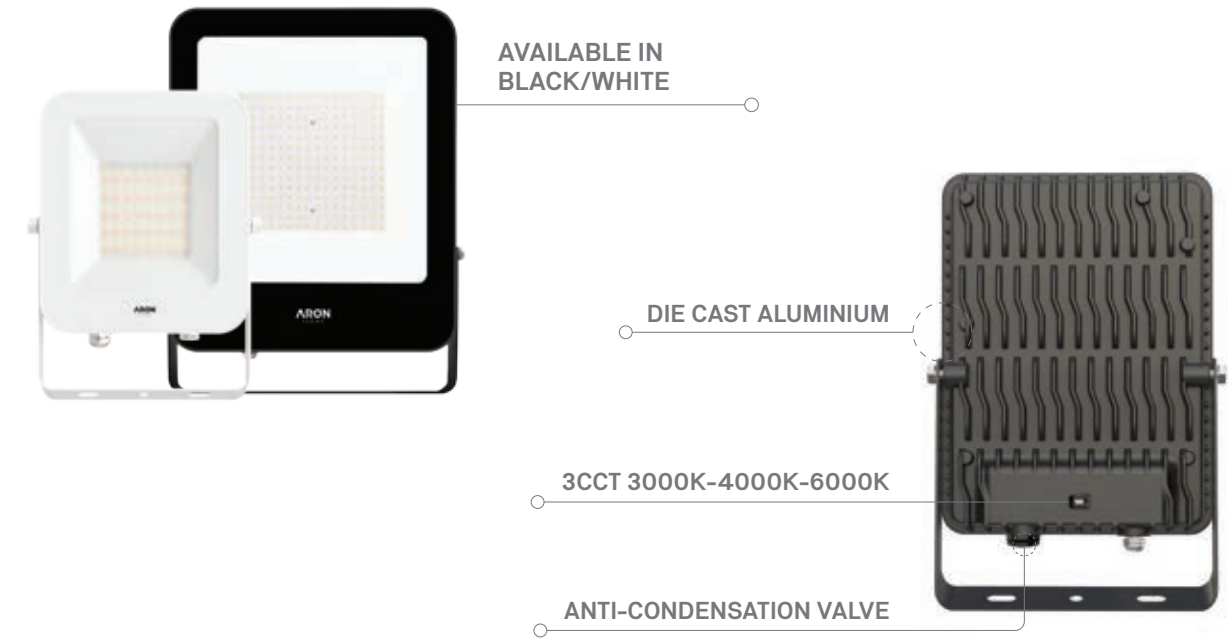

SPECTRA 3CCT

Voltage	Body Material	Beam Angle	IP	Mounting Type
220-240V	Die Cast Aluminium	120°	IP65	Bracket Mounting

Power	Colour Temperature (CCT)	Total Luminous Flux (±5%)	Size	Housing Colour	SKU
30W	3CCT 3000K-	3000lm	114x154x25mm	Black RAL 9005	ILAR-02888
50W	4000K-6000K	5000lm	165x221x27mm		ILAR-02889
100W		10000lm	221x279x28mm		ILAR-02890
150W		15000lm	294x380x37mm		ILAR-02891
200W		20000lm	314x406x38mm		ILAR-02892
30W	3CCT 3000K-	3000lm	114x154x25mm	White RAL 9016	ILAR-02922
50W	4000K-6000K	5000lm	165x221x27mm		ILAR-02923

3CCT

SPECTRA SENSOR

Voltage	Body Material	Beam Angle	IP	Mounting Type
220-240V	Die Cast Aluminium	120°	IP65	Bracket Mounting

Power	Colour Temperature (CCT)	Total Luminous Flux (±5%)	Size	Housing Colour	SKU
20W	4000K	1600lm	69.8x93.8mm	Black RAL 9005	ILAR-02899
20W	6000K	1600lm			ILAR-02902
30W	4000K	2400lm	97.8x131.8mm		ILAR-02900
30W	6000K	2400lm			ILAR-02903
50W	4000K	4000lm	115.8x145.8mm		ILAR-02901
50W	6000K	4000lm			ILAR-02904
20W	4000K	1600lm	69.8x93.8mm	White RAL 9016	ILAR-02893
20W	6000K	1600lm			ILAR-02896
30W	4000K	2400lm	97.8x131.8mm		ILAR-02894
30W	6000K	2400lm			ILAR-02897
50W	4000K	4000lm	115.8x145.8mm		ILAR-02895
50W	6000K	4000lm			ILAR-02898

WITH SENSOR