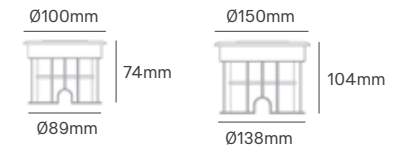

INGROUND SYS-RD

Voltage	Body Material	Beam Angle	IP	Mounting Type
24V	Stainless Steel+PC	15° / 30°	IP68	Recessed

Power	Colour Temperature (CCT)	Total Luminous Flux (±5%)	Size	Cut-out	Housing Colour	SKU
5W	RGB + CCT	350lm	Ø100x74mm	Ø89mm	Stainless Steel	ILAR-02284
9W	RGB + CCT	700lm	Ø150x104mm	Ø138mm	Stainless Steel	ILAR-02285

Mandatory (1 unity for 360W)