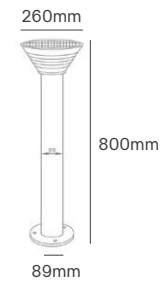

MOSS

Solar Panel	Body Material	Beam Angle	IP	Mounting Type
5V/6.5W Monocrystalline	6033 Aluminium PC	360°	IP65	Surface

Power	Colour Temperature (CCT)	Total Luminous Flux (±5%)	Housing Colour	SKU
3.5W	5000K	300lm	Black	ILAR-00430

PLUTO

Solar Panel	Body Material	Beam Angle	IP	Mounting Type
Monocrystalline Silicon	Aluminium	Assymetrical	IP66	Surface

Power	Colour Temperature (CCT)	Total Luminous Flux (±5%)	Housing Colour	SKU
2.5W	3000K	130lm	Grey Corten	ILAR-03596 ILAR-03594