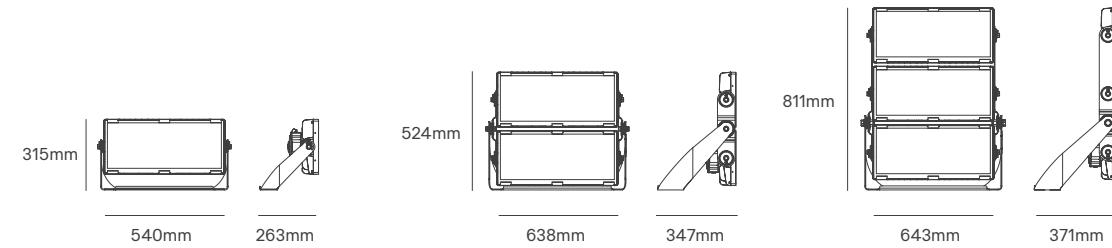

Size

Voltage	Body Material	Dimmable	IP	Mounting Type
220-240V	Die Cast Aluminium	NO	IP66	Bracket Mounting

Power Switch	Colour Temperature (CCT)	Total Luminous Flux (±5%)	Beam Angle	Housing Colour	SKU
400W-500W-600W	5000K	96000lm Max.	OP01-Asy	Grey	ILAR-03766
400W-500W-600W	5000K		Switch 20°-30°-40°	Grey	ILAR-03767
800W-1000W-1200W	5000K	192000lm Max.	OP01-Asy	Grey	ILAR-03768
800W-1000W-1200W	5000K		Switch 20°-30°-40°	Grey	ILAR-03769
1500W-1600W-1800W	5000K	288000lm Max.	OP01-Asy	Grey	ILAR-03770
1500W-1600W-1800W	5000K		Switch 20°-30°-40°	Grey	ILAR-03771