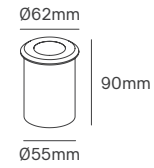

VINI

Voltage	Body Material	Beam Angle	IP	Mounting Type
12V	Stainless Steel 316	120°	IP67	Inground
Power	Colour Temperature (CCT)	Total Luminous Flux (±5%)	Housing Colour	SKU
3W	3000K	195lm	Stainless Steel	ILAR-01198