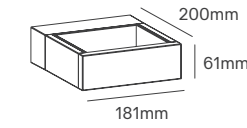

ARCO

Voltage	Body Material	Beam Angle	IP	Mounting Type
220-240V	Aluminium	110°	IP65	Wall Surface

Power	Colour Temperature (CCT)	Total Luminous Flux (±5%)	Housing Colour	SKU
10W	2700K	715lm	White Antracite	ILAR-02771 ILAR-02772

KANE WALL

Voltage	Body Material	IP	Mounting Type
100-240V	Aluminium	IP65	Surface

Power	Colour Temperature (CCT)	Total Luminous Flux (±5%)	Housing Colour	SKU
10W	2CCT 3000K-4000K	650lm	Grey RAL 7016	ILAR-01682

ALFA WALL

Voltage	Body Material	IP	Mounting Type
100-240V	Aluminium	IP65	Surface

Power	Colour Temperature (CCT)	Total Luminous Flux (±5%)	Housing Colour	SKU
13W	3000K	850lm	Grey RAL 7016	ILAR-01684