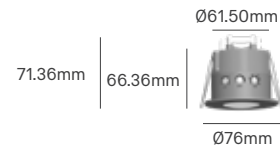

INFRARED PRESENCE SENSOR

Voltage	Detection Angle	IP	Type	Dimming	Mounting Type
110-240V	360°	IP54	Infrared/Presence	No	Recessed

Rated Load	Detection Distance	Installation Height	Installation	Size	Cut-out	SKU
2000W	2-6m	2.2-4m	False Ceiling	Ø76x71.36x66.36x61.50mm	Ø63x66mm	ILAR-03573