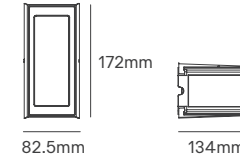

PARKE GU10

Voltage	Body Material	IP	Mounting Type
100-240V	Die-casting Aluminium	IP44	Surface

Power	Type Of Bulb	Size	Housing Colour	SKU
MAX 35W	1x GU10	90x80x67mm	Grey	ILAR-00965
			White	ILAR-00966
MAX 2x 35W	2x GU10	90x156x67mm	Grey	ILAR-00967
			White	ILAR-00968

*Lamps not included.

BAO

Voltage	Body Material	Beam Angle	IP	Mounting Type
220-240V	Die-Casting Aluminium	2x 0-90°	IP65	Surface

Power	Colour Temperature (CCT)	Total Luminous Flux (±5%)	Housing Colour	SKU
12W	3000K	440lm	Grey	ILAR-00816

ABRITER

Voltage	Body Material	Beam Angle	IP	Mounting Type
100-240V	Aluminium Alloy	120°	IP66	Surface

Power	Colour Temperature (CCT)	Total Luminous Flux (±5%)	Housing Colour	SKU
12W	RGB + CCT 2700K-6500K	1000lm	Black	ILAR-02282