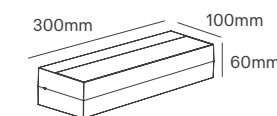

CANNA PRO

Voltage	Body Material	Beam Angle	IP	Mounting Type
200-240V	Die-Casting Aluminium	115-110° Asymmetric 40°	IP65	Surface

Power	Colour Temperature (CCT)	Total Luminous Flux (±5%)	Housing Colour	SKU
15W	3CCT 2700K-3200K-4000K	900-1200lm	White Black Grey RAL7016	ILAR-03683 ILAR-03684 ILAR-03685