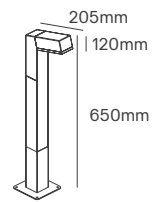

SINTRA

Voltage	Body Material	Beam Angle	IP	Mounting Type
100-240V	Aluminium	120°	IP54	Surface
Power	Colour Temperature (CCT)	Total Luminous Flux (±5%)	Housing Colour	SKU
10W	2CCT 3000K-4000K	650lm	Grey RAL 7016	ILAR-01681