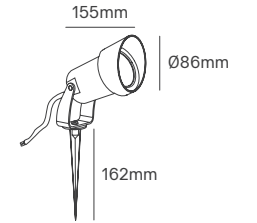

HAZEL

Voltage	Body Material	IP	Mounting Type
220-240V	ABS + PC	IP66	Bracket/Spike

Power	Type of Bulb	Housing Colour	SKU
MAX 7W	1x GU10	Black	ILAR-01676

*Lamps not included.