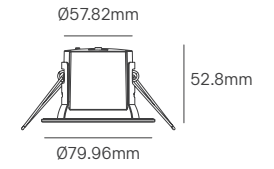

JACK

Voltage	Body Material	Beam Angle	Dimmable	IP	Mounting Type
220-240V	Aluminium	60°	TRIAC	IP65 Front IP40 Back	Recessed

Power	Colour Temperature (CCT)	Total Luminous Flux (±5%)	Housing Colour	SKU
6W	2CCT 3000K-4000K	680lm	Black	ILAR-02419

Mandatory Options (Not included)

Black ILAR-02420	Chrome ILAR-02421	Brushed Steel ILAR-02422	White ILAR-02423	Black ILAR-02424	Chrome ILAR-02425	Brushed Steel ILAR-02426	White ILAR-02427

ROB

Voltage	Body Material	Beam Angle	Dimmable	IP	Mounting Type	Rotable
220-240V	Aluminium	60°	TRIAC	IP65 Front IP40 Back	Recessed	Yes

Power	Colour Temperature (CCT)	Total Luminous Flux (±5%)	Housing Colour	SKU
7W	2CCT 3000K- 4000K	675lm	Black	ILAR-02387

Mandatory Options (Not included)

Brushed Steel ILAR-02388	White ILAR-02389	Black ILAR-02390	Chrome ILAR-02391	Brushed Steel ILAR-02392	White ILAR-02393	Black ILAR-02394	Chrome ILAR-02395

MATT

Voltage	Body Material	Beam Angle	Dimmable	IP	Mounting Type	Rotable
220-240V	Aluminium	360°	TRIAC	IP65 Front IP40 Back	Recessed	Yes

Power	Colour Temperature (CCT)	Total Luminous Flux (±5%)	Housing Colour	SKU
6W	4CCT 2700K-3000K-4000K-6000K	680lm	Black	ILAR-02414

Options (Not included)

Black ILAR-02415	White ILAR-02416	Brushed Steel ILAR-02417	Chrome ILAR-02418