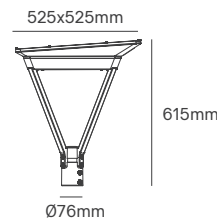

SQUARE SOLAR