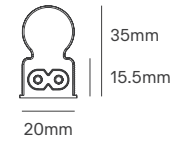

T5 PRO

Voltage	Body Material	Beam Angle	IP	Mounting Type
100-240V	PVC	300°	IP20	Surface

Power	Colour Temperature (CCT)	Total Luminous Flux (±5%)	Size	Housing Colour	SKU
4W	3000K	440lm	300x35mm	White RAL 9016	ILAR-00182
4W	4000K	440lm			ILAR-00786
4W	2CCT 3000K-4000K	440lm			ILAR-03773
8W	3000K	880lm	600x35mm		ILAR-00788
8W	4000K	880lm			ILAR-00789
8W	2CCT 3000K-4000K	880lm			ILAR-03730
18W	3000K	1980lm	1183x35mm		ILAR-00791
18W	4000K	1980lm			ILAR-00792
18W	2CCT 3000K-4000K	1980lm			ILAR-03729
22W	4000K	2420lm	1433x35mm		ILAR-00889

KAYA

Voltage	Body Material	Beam Angle	IP	Mounting Type
100-240V	PC+Aluminium Inside	120°	IP20	Surface Mounted

Power	Colour Temperature (CCT)	Total Luminous Flux (±5%)	Size	Housing Colour	SKU
15W	4000K	1800lm	600x71.5x32mm	White RAL 9016	ILAR-00773
30W		3600lm	1200x71.5x32mm		ILAR-00774
40W		4800lm	1500x71.5x32mm		ILAR-00775

BOX T8

Voltage	Model	Body Material	IP	Mounting Type
220-240V	Double (T8)	ABS+PC	IP20	Surface

Model	Size	Housing Colour	SKU
60CM	640x165x55mm	White	ILAR-01914
120CM	1240x165x55mm		ILAR-01915
150CM	1540x165x55mm		ILAR-02532

ARMADURA T8

Voltage	Body Material	Type of Bulb	IP	Mounting Type
220-240V	Polycarbonate + SS clips	Tube T8	IP65	Surface

Size	Model	Size	Housing Colour	SKU
600mm	Single	650x75x86mm	Grey	ILAR-00260
	Double	650x120x86mm		ILAR-00261
1200mm	Single	1260x75x86mm		ILAR-00262
	Double	1260x120x86mm		ILAR-00263
1500mm	Single	1560x75x86mm		ILAR-00264
	Double	1560x120x86mm		ILAR-00265

*T8 tubes not included

RÉGUAS T8

Voltage	Body Material	Type of Bulb	IP	Mounting Type
220-240V	Aluminium/PVC	Tube T8	IP20	Surface