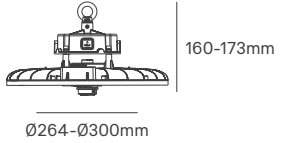

MASTER DIMMABLE

Voltage	Body Material	Beam Angle	IP	Dimmable	Mounting Type
100-277VAC	Die-Casting Aluminum	90°	IP65	1-10V	Ceiling Mounting

Power	Colour Temperature (CCT)	Total Luminous Flux (±5%)	Housing Colour	SKU
100W	5000K	15000lm	Black RAL 9004	ILAR-01233
150W		22500lm		ILAR-01191
200W		30000lm		ILAR-01192
240W		36000lm		ILAR-01246

Options (Not included)

MASTER II 3CCT

Voltage	Body Material	Beam Angle	IP	Dimmable	Sensor	Mounting Type
100-277VAC	Die-Casting Aluminum	90°	IP65	0-10V	Optional	Ceiling Mounting

Power Switch	Colour Temperature (CCT)	Total Luminous Flux (±5%)	Size	Housing Colour	SKU
80W-120W-150W	3CCT 3000K-	12800-24000lm	Ø280x130mm	Black RAL 9004	ILAR-01960
120W-150W-200W	4000K-5000K	19200-32000lm	Ø280x130mm	Black RAL 9004	ILAR-02270

Options (Not included)

TECH EVO

Power / CCT / Beam Angle Switch

Voltage	Body Material	Beam Angle	IP	Dimmable	Mounting Type
100-277VAC	Die-Casting Aluminum	Switch 75°-85°-115°	IP65	0-10V	Ceiling Mounting

Power Switch	Colour Temperature (CCT)	Total Luminous Flux (±5%)	Housing Colour	SKU
100W-120W-150W	3CCT 3000K-4000K-5000K	27750lm Max.	Black RAL 9017	ILAR-03747
120W-150W-200W	3CCT 3000K-4000K-5000K	37000lm Max.	Black RAL 9017	ILAR-03748