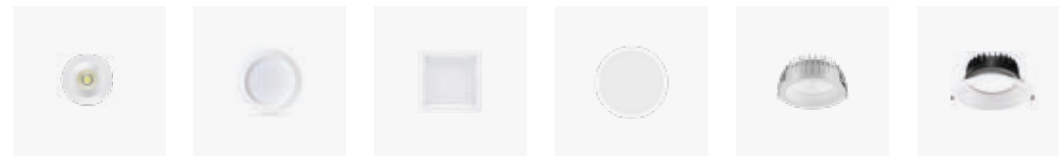

page.39 LOKI   page.40 UNA II ROUND   page.40 UNA II SQUARE   page.40 FLEXI II   page.41 STRIX   page.42 VESTA