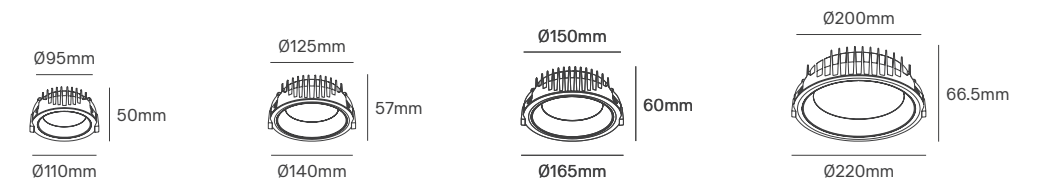

SIZE

Voltage	Body Material	Beam Angle	IP	Dimmable	Mounting Type
220-240V	Aluminium	38°-60°	IP54 Front IP40 Back	Triac	Recessed

Power	Colour Temperature (CCT)	Total Luminous Flux (±5%)	Size	Cut-out	Beam Angle	Housing Colour	SKU
5W	3CCT 2700K-3200K-4000K	400lm	Ø65x73mm	Ø55mm	38°	White	ILAR-03699
		300lm			38°	Black	ILAR-03709
10W	3CCT 2700K-3200K-4000K	830lm	Ø83x69mm	Ø75mm	38°	White	ILAR-03722
		757lm			38°	Black	ILAR-03725
		779lm			60°	White	ILAR-03700
		700lm			60°	Black	ILAR-03710
15W	3CCT 2700K-3200K-4000K	1092lm	Ø105x88mm	Ø90mm	38°	White	ILAR-03723
		980lm			38°	Black	ILAR-03726
		1735lm			60°	White	ILAR-03701
		978lm			60°	Black	ILAR-03711
30W	3CCT 2700K-3200K-4000K	2532lm	Ø159x118mm	Ø145mm	38°	White	ILAR-03724
		2091lm			38°	Black	ILAR-03727
		2520lm			60°	White	ILAR-03702
		2283lm			60°	Black	ILAR-03712

Voltage	Body Material	Beam Angle	UGR	Dimmable	IP	Mounting Type	Rotable
220-240V	Aluminium	15°	<19	TRIAC	IP20	Recessed	Yes

Power	Colour Temperature (CCT)	Total Luminous Flux (±5%)	Housing Colour
10W	3CCT 2700K- 3000K-4000K	850lm	Black

FLEXI II

Voltage	Body Material	Beam Angle	UGR	IP	Mounting Type
220-240V	Aluminium+PC	120°	<19	IP54 Front IP40 Back	Recessed

Power	Colour Temperature (CCT)	Total Luminous Flux (±5%)	Size	Cut-out	Housing Colour	SKU
7W	3CCT 3000K-4000K-5700K	840lm	Ø110x25mm	Ø75-95mm	White RAL 9016	ILAR-02243
12W		1620lm	Ø145x30mm	Ø120-135mm		ILAR-02244
18W		2520lm	Ø195x39mm	Ø165-185mm		ILAR-02245
24W		3360lm	Ø230x39mm	Ø205-220mm		ILAR-02246

Options (Not included)

Surface KIT - D110	Surface KIT - D145	Surface KIT - D195
Ø114x70mm	Ø149x75mm	Ø199x75mm
ILAR-02346	ILAR-02347	ILAR-02348

STRIX

SIZE

Voltage	Body Material	Beam Angle	UGR	IP	Mounting Type
220-240V	ADC12+PC+PMMA	55°	<16	IP65 Front IP40 Back	Recessed