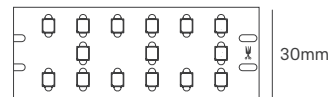

Options (Not included)

Connector
6mm ILAR-03308

Connector-Cable Single Color
6mm ILAR-03309

Connector-Cable-Connector Single Color
6mm ILAR-03310

LARGE SMD 24V

Voltage	Beam Angle	IP	Mounting Type
24V	120°	IP20	Surface