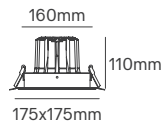

QUANT

Voltage	Body Material	Beam Angle	IP	Mounting Type	Rotable
220-240V	Aluminium	36°	IP20	Recessed	Yes / 360°

Model	Power	Colour Temperature (CCT)	Total Luminous Flux (±5%)	Housing Colour	SKU
ONE	30W	3CCT 3000K-4000K-5000K	3000lm	White Black	ILAR-02750 ILAR-02751
DOUBLE	60W	3CCT 3000K-4000K-5000K	6200lm	White Black	ILAR-02748 ILAR-02749
TRIPLE	90W	3CCT 3000K-4000K-5000K	9270lm	White Black	ILAR-02752 ILAR-02753

RITZ

Voltage	Body Material	Beam Angle	IP	Mounting Type	Rotable
220-240V	Aluminium	36°	IP20	Recessed	Yes

Power	Colour Temperature (CCT)	Total Luminous Flux (±5%)	Housing Colour	SKU
35W	3CCT 3000K-4000K-5000K	2812lm	White Black	ILAR-03034 ILAR-03035

CHIADO

Voltage	Body Material	Beam Angle	IP	Mounting Type	Rotable
220-240V	Aluminium	100°	IP65 Front IP20 Back	Recessed	Yes

Power	Colour Temperature (CCT)	Total Luminous Flux (±5%)	Size	Cut-out	Housing Colour	SKU
32W	3CCT 3000K-4000K-5700K	3085lm	235x145x116.5mm	220x123mm	White	ILAR-02597

JAZ

Voltage	Body Material	Beam Angle	IP	Mounting Type
100-277V	Aluminum+PC	90°	IP54 Front IP20 Back	Recessed

Power	Colour Temperature (CCT)	Total Luminous Flux (±5%)	Size	Cut-out	Housing Colour	SKU
18W	4000K	2350lm	Ø190x37mm 190x190x40mm	Ø160mm Ø160mm	White RAL 9016	ILAR-00690 ILAR-00684
25W	4000K	3650lm	Ø228x37mm 228x228x40mm	Ø200mm Ø200mm		ILAR-00693 ILAR-00687