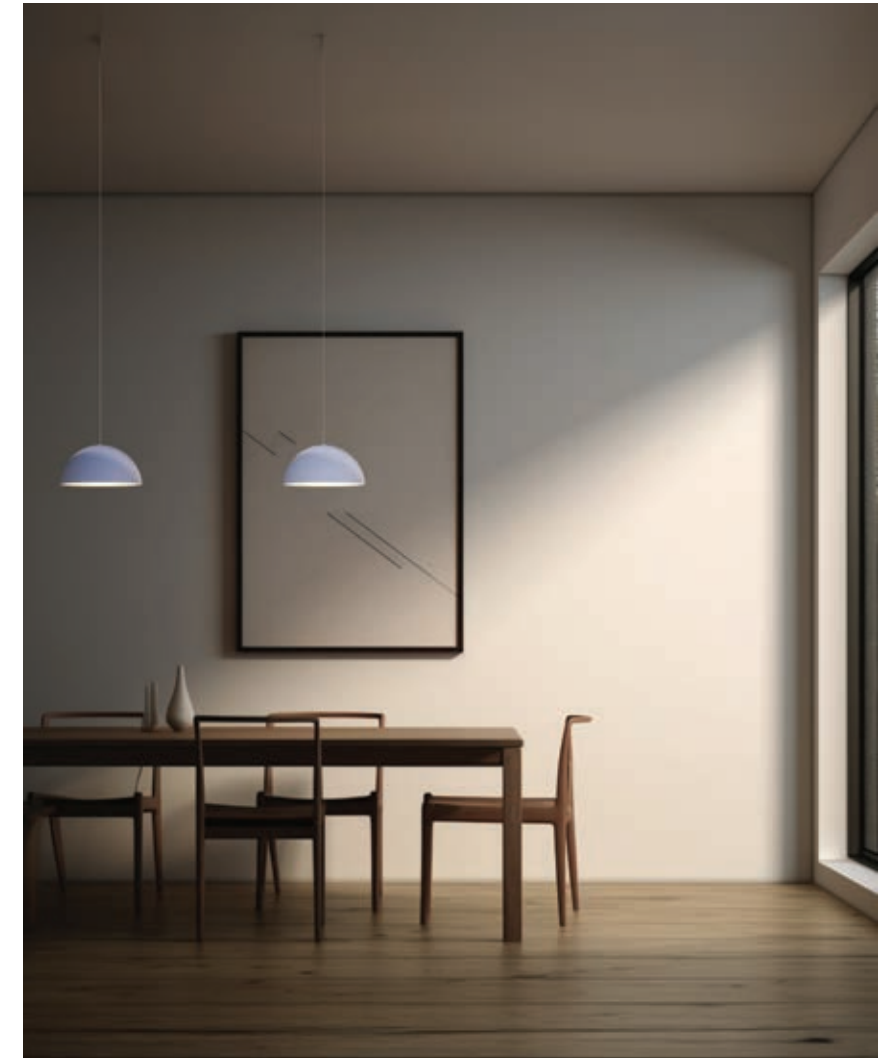

PASCAL GU10

Voltage	Body Material	IP	Mounting Type
100-240V	Aluminium	IP20	Suspended

Power	Type Of Bulb	Size	Housing Colour	SKU
MAX 7W	1x GU10	300mm	Black	ILAR-03740
		300mm	White	ILAR-03741
	1x GU10	400mm	Black	ILAR-03742
		400mm	White	ILAR-03743
		500mm	Black	ILAR-03744
500mm	White	ILAR-03745		

*Lamps not included.

LUNO

Voltage	Body Material	IP	Mounting Type
100-240V	Aluminium	IP20	Suspended

Power	Type Of Bulb	Size	Housing Colour	SKU
MAX 35W	1x E27	Ø400mm	Black-White	ILAR-03754
		Ø400mm	White-White	ILAR-03753

*Lamps not included.