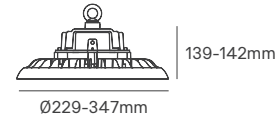

MASTER DIMMABLE