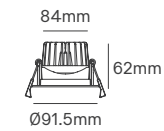

Voltage	Body Material	Beam Angle	IP	Mounting Type	Rotable
220-240V	Aluminium	36°	IP40 Front IP20 Back	Recessed	Yes

Model	Power	Colour Temperature (CCT)	Total Luminous Flux (±5%)	Housing Colour	SKU
VAUN	10W	2700K	870lm	White RAL 9016	ILAR-00656
		4000K	950lm		ILAR-00657
HALE	10W	2700K	850lm	White RAL 9016	ILAR-00659
		4000K	850lm		ILAR-00660
ACE	10W	2700K	870lm	White RAL 9016	ILAR-00662
		4000K	950lm		ILAR-00663