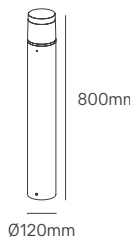

ARCHI

Voltage	Body Material	Beam Angle	IP	Mounting Type
220-240V	Aluminium	120°	IP65	Surface

Power	Colour Temperature (CCT)	Total Luminous Flux (±5%)	Housing Colour	SKU
12W	3000K	600lm	Black Corten Dark Grey	ILAR-02082 ILAR-02778 ILAR-02784

JEDAI

Voltage	Body Material	Beam Angle	IP	Mounting Type
220-240V	Aluminium	360°	IP65	Surface

Power	Colour Temperature (CCT)	Total Luminous Flux (±5%)	Housing Colour	SKU
30W	3000K	2300lm	Grey	ILAR-02147

CALY

Voltage	Body Material	Beam Angle	IP	Mounting Type
220-240V	Aluminium	360°	IP65	Surface

Power	Colour Temperature (CCT)	Total Luminous Flux (±5%)	Housing Colour	SKU
12W	3000K	650lm	Grey	ILAR-00829