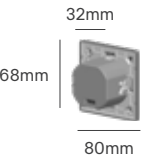

ST754

Voltage	Detection Angle	IP	Type	Dimming	Mounting Type
220-240V	180°	IP20	Micro-ondas	No	Recessed

Rated Load	Detection Distance	Installation Height	Installation	Size	Cut-out	SKU
1200W	5-15m	1-1.8m	Wall	80x80x32mm	50x50mm	ILAR-00305