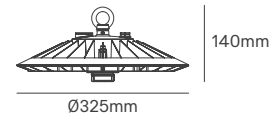

COBALT

Voltage	Body Material	Beam Angle	IP	Dimmable	Sensor	Mounting Type
220-240V	Aluminum Alloy	90°	IP65	0-10V	Zhaga (Optional)	Loop Hanging/Ceiling Mounting

Power	Colour Temperature (CCT)	Total Luminous Flux (±5%)	Housing Colour	SKU
150W	3CCT 3000K-4000K-5000K	27000lm	Ral 9007 Grey	ILAR-02205

FORGE HIGH TEMPERATURE (70°C)

Voltage	Body Material	Beam Angle	IP	Dimmable	Mounting Type
120-277V	Aluminum Alloy	120°	IP66	0-10V	Ceiling Mounting

Power Switch	Colour Temperature (CCT)	Total Luminous Flux (±5%)	Housing Colour	Size	SKU
100W-120W-140W-160W-180W-200W	4000K	37000lm	Black	Ø400x184mm	ILAR-03624

TECH

Voltage	Body Material	Beam Angle	Dimming	IP	Mounting Type
220-277VAC	Aluminum Alloy	90°	(0-10V)	IP65	Ceiling Mounting

Power	Colour Temperature (CCT)	Total Luminous Flux (±5%)	Housing Colour	Size	SKU
150W	5000K	24000lm	Black	Ø298x167mm	ILAR-01044
200W		32000lm		Ø364x166mm	ILAR-01045

SIRIUS

Body Material	Beam Angle	IP	Mounting Type
Aluminium	110°	IP65	Surface

Power	Colour Temperature (CCT)	Total Luminous Flux (±5%)	Housing Colour	SKU
40W	4000K	5400lm	Black	ILAR-00709
	5000K	5400lm		ILAR-00514
80W	4000K	10800lm	Black	ILAR-00851
	5000K	10800lm		ILAR-00515
	3CCT 3000K-4000K-5000K	10800lm		ILAR-01935

DOB ECO

Voltage	Body Material	Beam Angle	IP	Mounting Type
220-240V	Aluminum Alloy	120°	IP65	Suspended

Power	Colour Temperature (CCT)	Total Luminous Flux (±5%)	Housing Colour	SKU
150W	5000K	18000lm	Black	ILAR-01046
200W		24000lm		ILAR-01644