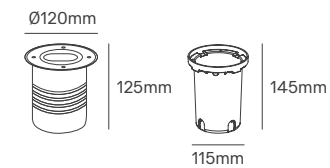

JOCKA

Voltage	Body Material	Beam Angle	IP	Mounting Type
220-240V 24V	Stainless Steel+Aluminium	25°/50°/120°	IP68	Inground

Power	Colour Temperature (CCT)	Total Luminous Flux (±5%)	Size	Cut-out	Housing Colour	SKU
3W-6W	2700K/3000K/	600lm Max.	Ø120x94mm	Ø100mm	Stainless Steel	On-request
6W-12W	4000K/RGBW	1200lm Max.	Ø150x114mm	Ø133mm	Stainless Steel	On-request
12W-25W		2500lm Max.	Ø180x125mm	Ø164mm	Stainless Steel	On-request
25W-40W		4000lm Max.	Ø220x136mm	Ø204mm	Stainless Steel	On-request
40W-60W		6000lm Max.	Ø260x136mm	Ø243mm	Stainless Steel	On-request