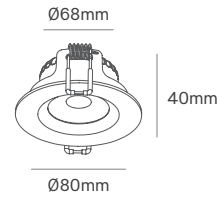

TORQ

Voltage	Body Material	Beam Angle	UGR	IP	Dimmable	Mounting Type
220-240V	Aluminium	60°	<22	IP65 Front IP40 Back	Triac	Recessed

Model	Power	Colour Temperature (CCT)	Total Luminous Flux (±5%)	Size	Cut-out	Housing Colour	SKU
Fixed	8W	3CCT 2700K-	700lm	Ø80x40mm	Ø68mm	White RAL 9016	ILAR-03677
Rotable	8W	3000K-4000K	700lm	Ø80x40mm	Ø68mm	White RAL 9016	ILAR-03676
Deep	8W		700lm	Ø80x55mm	Ø68mm	White RAL 9016	ILAR-03678

MODULE EYE ZOOM

Voltage	Body Material	Beam Angle	IP	Mounting Type
220-240V	Aluminium	18°-26°-36°-50°	IP20	Recessed

Power	Colour Temperature (CCT)	Total Luminous Flux (±5%)	Housing Colour	SKU
Switch 4W-6W-8W	3CCT 2700K-3000K-4000K	750lm	White	ILAR-02964
Switch 7W-9W-11W	3CCT 2700K-3000K-4000K	900lm	White	ILAR-02837

*Compatible with all GU10 Fitting

Options (Not included)