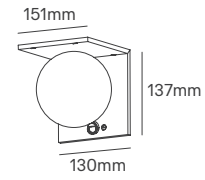

MARLO

Solar Panel	Body Material	Beam Angle	IP	Mounting Type
Monocrystalline Silicon 4.86V 1.5W	ABS+PC	120°	IP65	Surface

Power	Colour Temperature (CCT)	Total Luminous Flux (±5%)	Housing Colour	SKU
6W	4000K	1000lm	Grey	ILAR-02292