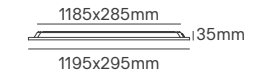

BACKLIT 1200X300 140LM/W