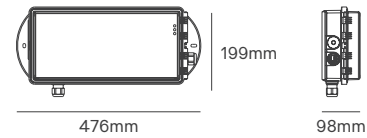

ATEX EMERGENCY

Voltage	Body Material	Beam Angle	IP	Mounting Type
110V - 277V	Die Cast Aluminium	120°	IP66	Surface

Power	Colour Temperature (CCT)	Total Luminous Flux (±5%)	Size	Housing Colour	SKU
5W	6000K	400lm	476x199x98mm	Grey	ILEM-00048