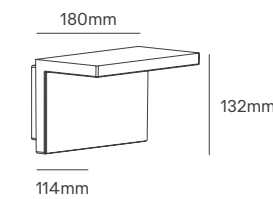

ARCO

Voltage	Body Material	Beam Angle	IP	Mounting Type
220-240V	Aluminium	110°	IP65	Wall Surface

Power	Colour Temperature (CCT)	Total Luminous Flux (±5%)	Housing Colour	SKU
10W	2700K	715lm	White Antracite	ILAR-02771 ILAR-02772

KANE WALL

Voltage	Body Material	IP	Mounting Type
100-240V	Aluminium	IP65	Surface

Power	Colour Temperature (CCT)	Total Luminous Flux (±5%)	Housing Colour	SKU
10W	2CCT 3000K-4000K	650lm	Grey RAL 7016	ILAR-01682

ALFA WALL

Voltage	Body Material	IP	Mounting Type
100-240V	Aluminium	IP65	Surface

Power	Colour Temperature (CCT)	Total Luminous Flux (±5%)	Housing Colour	SKU
13W	3000K	850lm	Grey RAL 7016	ILAR-01684