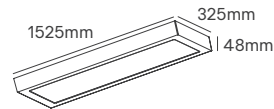

BOARD SURFACE

Voltage	Body Material	Beam Angle	IP	Mounting Type
220-240V	Aluminium	90°	IP40	Surface

Power	Colour Temperature (CCT)	Total Luminous Flux (±5%)	UGR	Housing Colour	SKU
625X625 140LM/W					
23W/29W/35W/40W	3CCT 3000K-3500K-4000K	5600lm	<19	White	ILAR-03671
1225X325 140LM/W					
20W/25W/30W/35W	3CCT 3000K-3500K-4000K	4900lm	<19	White	ILAR-03670
1520X325 145LM/W					
25W/30W/35W/43W	3CCT 3000K-3500K-4000K	6200lm	<19	White	ILAR-02945