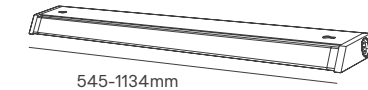

CABINET T5 ROTABLE