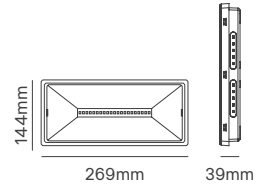

SAFELUX DOUBLE

Voltage	Body Material	IP	Type	Prepared for Remote Control	Mounting Type
220-240V	Polycarbonate Diffuser & ABS Housing	IP65	Maintained/Non Maintained	YES	Recessed/Surface

Model	Power	Colour Temperature (CCT)	Total Luminous Flux (±5%)	Battery	SKU
Safelux Double	3.8W	6000K	200lm	3.6V 1500mAh NI-MH	ILEM-00071