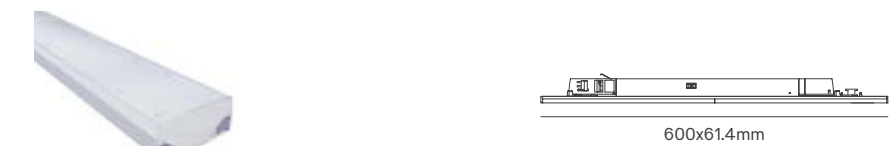

LINEA

Voltage	Body Material	Beam Angle	IP	Mounting Type
220-240V	Aluminium	120°	IP20	Tracklight

Power	Colour Temperature (CCT)	Total Luminous Flux (±5%)	Housing Colour	SKU
24W-18W	3CCT 3000K-4000K-6000K	3600lm	White RAL 9016	ILAR-02869