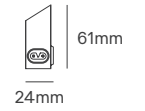

CABINET T5 ROTABLE