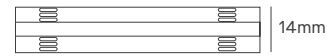

COB RGB+CCT 24V