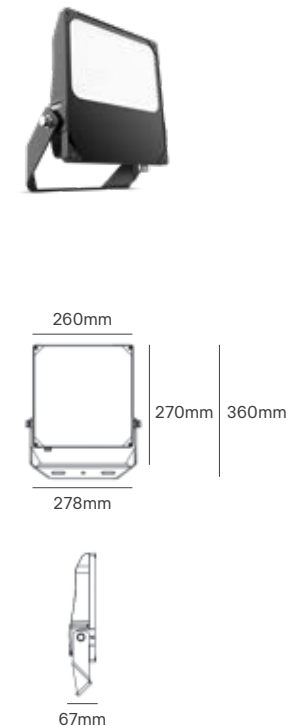

PROJECTOR SLIM

Voltage	Body Material	Beam Angle	IP	Mounting Type
220-240V	Die Cast Aluminium	120°	IP65	Bracket Mounting

Power	Colour Temperature (CCT)	Total Luminous Flux (±5%)	Housing Colour	SKU
10W	3000K	800lm	Black	ILAR-00094
10W	4000K	850lm		ILAR-01947
10W	6000K	900lm		ILAR-00126
20W	3000K	1700lm		ILAR-00392
20W	4000K	1750lm		ILAR-01948
20W	6000K	1800lm		ILAR-00127
30W	3000K	2600lm		ILAR-00393
30W	4000K	2650lm		ILAR-01949
30W	6000K	2700lm		ILAR-00128
50W	3000K	4000lm		ILAR-00394
50W	4000K	4250lm		ILAR-01950
50W	6000K	4500lm		ILAR-00129
10W	4000K	900lm	White	ILAR-00175
10W	6000K	900lm		ILAR-00174
20W	4000K	1700lm		ILAR-00532
20W	6000K	1700lm		ILAR-00176
30W	4000K	2500lm		ILAR-00535
30W	6000K	2700lm		ILAR-00177
50W	4000K	4000lm		ILAR-00538
50W	6000K	4500lm		ILAR-00178

POLYCARBONATE

Voltage	Body Material	Beam Angle	IP	Mounting Type
220-240V	ABS + PC	120°	IP65	Bracket Mounting

Power	Colour Temperature (CCT)	Total Luminous Flux (±5%)	Housing Colour	SKU
10W	6000K	900lm	Black	ILAR-00935
20W		1800lm		ILAR-00936
30W		2700lm		ILAR-00937
50W		4500lm		ILAR-00938

BLAZE

Voltage	Body Material	Beam Angle	IP	Mounting Type
120-277V	Die Cast Aluminium	120°	IP66	Bracket Mounting

Power Switch	Colour Temperature (CCT)	Total Luminous Flux (±5%)	Size	Housing Colour	SKU
50W-80W-100W	3CCT 3000K-	16000lm (Max.)	270x290x58mm	Grey	ILAR-02219
120W-150W-200W	4000K-5000K	32000lm (Max.)	320x328x64mm		ILAR-02220
200W-240W-300W		48000lm (Max.)	370mmx392x78mm		ILAR-02221

MASTER PRO

Voltage	Body Material	Beam Angle	IP	Mounting Type
220-240V	Die Cast Aluminium	Assymetrical	IP66	Bracket Mounting