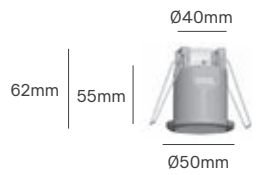

ST40A

Voltage	Detection Angle	IP	Type	Dimming	Mounting Type
220-240V	360°	IP20	Infrared	No	Recessed

Rated Load	Detection Distance	Installation Height	Installation	Size	Cut-out	Colour	SKU
800W	8m	2.2m-4m	False Ceiling	Ø50x62mm	Ø40mm	White Black	ILAR-02054 ILAR-03728