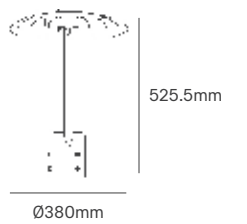

URBAN ECO

Voltage	Body Material	Beam Angle	Dimmable	IP	Mounting Type
100-277V	Die Cast Aluminium	120°	NO	IP65	Side Entry/Post Top

Power	Colour Temperature (CCT)	Total Luminous Flux (±5%)	Housing Colour	SKU
35W	3CCT 3000K 4000K-5000K	4830lm	Black RAL 9004	ILAR-01074