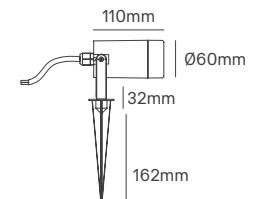

AGAVE GU10

Voltage	Body Material	IP	Mounting Type
220-240V	Plastic	IP66	Bracket/Spike

Power	Type of Bulb	Housing Colour	SKU
MAX 7W	1x GU10	Black	ILAR-00339

*Lamps not included.