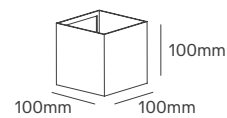

CUBE

Voltage	Body Material	Beam Angle	IP	Mounting Type
220-240V	Aluminium	15°-120°	IP20	Wall Surface

Power	Colour Temperature (CCT)	Total Luminous Flux (±5%)	Housing Colour	SKU
6W	3000K	570lm	White Black	ILAR-01740 ILAR-01741

ALPI

Voltage	Body Material	Beam Angle	IP	Mounting Type
220-240V	Aluminium	120°	IP20	Wall Surface

Power	Colour Temperature (CCT)	Total Luminous Flux (±5%)	Housing Colour	SKU
18W	3000K	1710lm	White Black	ILAR-01748 ILAR-01749