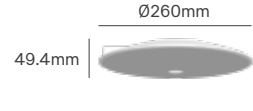

PLAFON WITH SENSOR

Voltage	Detection Angle	IP	Type	Dimming	Mounting Type
220-240V	360°	IP54	Infrared	No	Surface

Power	Color Temperature (CCT)	Total Luminous Flux (±5%)	Detection Distance	Installation Height	Size	SKU
15W	4000K	1300lm	6m	2.2-4m	Ø260x49.4mm	ILAR-03570