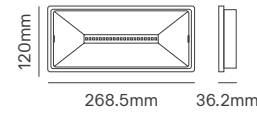

SAFELUX

Voltage	Body Material	IP	Type	Prepared for Remote Control	Mounting Type
220-240V	Polycarbonate Diffuser & ABS Housing	IP65	Maintained/Non Maintained	YES	Recessed/Surface

Model	Power	Colour Temperature (CCT)	Total Luminous Flux (±5%)	Battery	SKU
Safelux	3.8W	4000K	200lm	3 Hours	ILEM-00049
		6000K		3.6V 1500mAh NI-MH	ILEM-00034