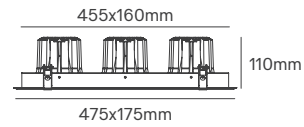

QUANT

ONE

DOUBLE

TRIPLE

Voltage	Body Material	Beam Angle	IP	Mounting Type	Rotable
220-240V	Aluminium	36°	IP20	Recessed	Yes / 360°

Model	Power	Colour Temperature (CCT)	Total Luminous Flux (±5%)	Housing Colour	SKU
ONE	30W	3CCT 3000K-4000K-5000K	3000lm	White Black	ILAR-02750 ILAR-02751
DOUBLE	60W	3CCT 3000K-4000K-5000K	6200lm	White Black	ILAR-02748 ILAR-02749
TRIPLE	90W	3CCT 3000K-4000K-5000K	9270lm	White Black	ILAR-02752 ILAR-02753