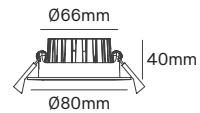

LUSO

Voltage	Body Material	Beam Angle	IP	Mounting Type
220-240V	Aluminium	60°	IP65 Front IP20 Back	Recessed

Power	Colour Temperature (CCT)	Total Luminous Flux (±5%)	Housing Colour	SKU
8W	2700K	815lm	White RAL 9016	ILAR-01108