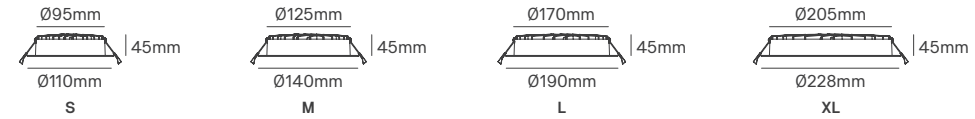

UNA II ROUND / SQUARE

SIZE

Round

Square

Voltage	Body Material	Beam Angle	IP	Mounting Type
220-240V	Aluminium+PC	90°	IP65 Front Round / IP40 Back IP44 Front Square / IP40 Back	Recessed

Model	Power	Colour Temperature (CCT)	Total Luminous Flux (±5%)	Dimmable	Housing Colour	SKU
Round	25W	3CCT 3000K-4000K-5700K	2900-3200lm	TRIAC	White RAL 9016	ILAR-00708
Round	10W	3CCT 3000K-4000K-5000K	1050lm	NO		ILAR-01570
Round	15W		1650lm	NO		ILAR-01571
Round	18W		2160lm	NO		ILAR-01572
Round	25W		3000lm	NO		ILAR-01573
Square	10W	3CCT 3000K-4000K-5000K	1200lm	NO		ILAR-03065
Square	20W		2400lm	NO		ILAR-03066
Square	36W		4320lm	NO		ILAR-03067