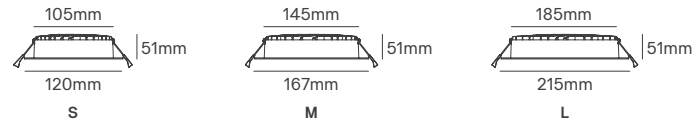

UNA II ROUND / SQUARE

SIZE

Round

Square

Voltage	Body Material	Beam Angle	IP	Mounting Type
220-240V	Aluminium+PC	90°	IP65 Front Round / IP40 Back IP44 Front Square / IP40 Back	Recessed

Model	Power	Colour Temperature (CCT)	Total Luminous Flux (±5%)	Dimmable	Housing Colour	SKU
Round	25W	3CCT 3000K-4000K-5700K	2900-3200lm	TRIAC	White RAL 9016	ILAR-00708
Round	10W	3CCT 3000K-4000K-5000K	1050lm	NO		ILAR-01570
Round	15W		1650lm	NO		ILAR-01571
Round	18W		2160lm	NO		ILAR-01572
Round	25W		3000lm	NO		ILAR-01573
Square	10W	3CCT 3000K-4000K-5000K	1200lm	NO		ILAR-03065
Square	20W		2400lm	NO		ILAR-03066
Square	36W		4320lm	NO		ILAR-03067

Options (Not included)

Surface KIT - D110	Surface KIT - D145	Surface KIT - D195
Ø114x70mm	Ø149x75mm	Ø199x75mm
ILAR-02346	ILAR-02347	ILAR-02348

STRIX

SIZE

Voltage	Body Material	Beam Angle	UGR	IP	Mounting Type
220-240V	ADC12+PC+PMMA	55°	<16	IP65 Front IP40 Back	Recessed