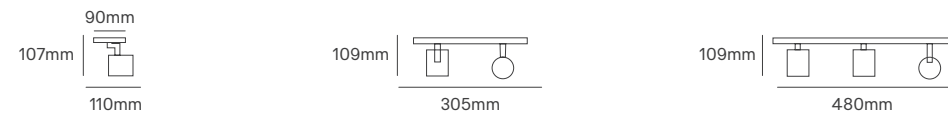

NATAN GU10

Voltage	Body Material	IP	Mounting Type
110-240V	Aluminium	IP20	Surface

Power	Model	Type of Bulb	Size	Housing Colour	SKU
Max. 7W	Single	1X GU10	110x90x10.5mm	White	ILAR-00885
				Black	ILAR-00893
Max. 2x 7W	Double	2X GU10	305x90x10.5mm	White	ILAR-00886
				Black	ILAR-01139
Max. 3x 7W	Triple	3X GU10	480x90x10.5mm	White	ILAR-00891
				Black	ILAR-01140