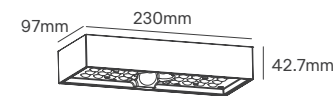

BIRK

Solar Panel	Body Material	Beam Angle	IP	Mounting Type
2.8W, DC5.5V Mono with tempered glass	ABS+PC, Anti-UV, V0 material for fire-proof	120°	IP65	Surface

Power	Colour Temperature (CCT)	Total Luminous Flux (±5%)	Housing Colour	SKU
6W	4000K	800lm	Black White	ILAR-01235 ILAR-01236

FLOOD SOLAR PRO II

Body Material	Beam Angle	IP	Mounting Type
Aluminium	120°	IP65	Bracket Mounting

Power	Colour Temperature (CCT)	Total Luminous Flux (±5%)	Housing Colour	SKU
15W 32W	3CCT 3000K- 4000K-6500K	1900lm 4800lm	Black	ILAR-03002 ILAR-03003