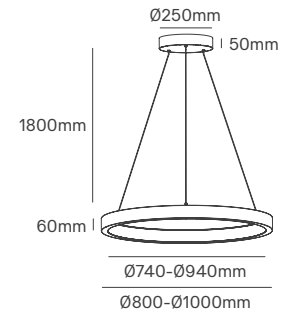

VISTA

Voltage	Body Material	Beam Angle	IP	Mounting Type
220-240V	Aluminium	90°	IP20	Suspended

Power	Colour Temperature (CCT)	Total Luminous Flux (±5%)	Housing Colour	SKU
30W	3000K	1410lm	Matt Black	ILAR-02226
50W		2350lm		ILAR-02225

LUNA

Voltage	Body Material	Beam Angle	IP	Mounting Type
220-240V	Aluminium	360°	IP20	Suspended

Power	Colour Temperature (CCT)	Total Luminous Flux (±5%)	Size	Housing Colour	SKU
46W	2CCT 3000K-4000K	5500-5900lm	Ø800x60mm	Black RAL 9005	ILAR-03679
60W	2CCT 3000K-4000K	6800-7500lm	Ø1000x60mm	Black RAL 9005	ILAR-03680

Options (Not included)