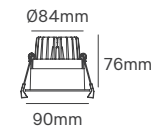

Voltage	Body Material	Beam Angle	IP	Mounting Type	Rotable
220-240V	Aluminium	36°	IP40 Front IP20 Back	Recessed	Yes

Model	Power	Colour Temperature (CCT)	Total Luminous Flux (±5%)	Housing Colour	SKU
VAUN	10W	2700K	870lm	White RAL 9016	ILAR-00656
		4000K	950lm		ILAR-00657
HALE	10W	2700K	850lm	White RAL 9016	ILAR-00659
		4000K	850lm		ILAR-00660
ACE	10W	2700K	870lm	White RAL 9016	ILAR-00662
		4000K	950lm		ILAR-00663