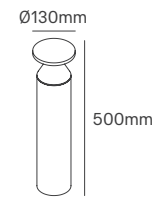

ARCHI

Voltage	Body Material	Beam Angle	IP	Mounting Type
220-240V	Aluminium	120°	IP65	Surface

Power	Colour Temperature (CCT)	Total Luminous Flux (±5%)	Housing Colour	SKU
12W	3000K	600lm	Black Corten Dark Grey	ILAR-02082 ILAR-02778 ILAR-02784

JEDAI

Voltage	Body Material	Beam Angle	IP	Mounting Type
220-240V	Aluminium	360°	IP65	Surface

Power	Colour Temperature (CCT)	Total Luminous Flux (±5%)	Housing Colour	SKU
30W	3000K	2300lm	Grey	ILAR-02147

CALY

Voltage	Body Material	Beam Angle	IP	Mounting Type
220-240V	Aluminium	360°	IP65	Surface

Power	Colour Temperature (CCT)	Total Luminous Flux (±5%)	Housing Colour	SKU
12W	3000K	650lm	Grey	ILAR-00829