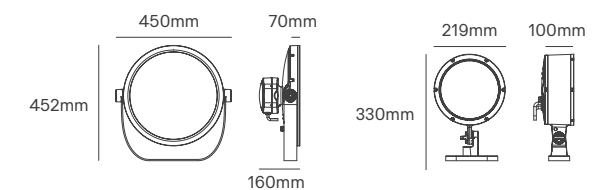

ARC PRO

Voltage	Body Material	Beam Angle	IP	Dimmable	Mounting Type
220-240V	Die Cast Aluminium	Multiple	IP66	DALI/DMX	Bracket/Wall/Spike

Power	Colour Temperature (CCT)	Total Luminous Flux (±5%)	Housing Colour	SKU
35W-150W Configurable	2200K/3000K/4000K/ 5000K/RGB/RGBW	10500lm max.	Grey	On-request