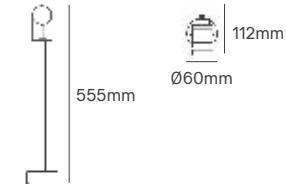

TULIP

Voltage	Body Material	IP	Mounting Type
100-240V	Die-Casting Aluminium	IP54	Surface

Power	Type Of Bulb	Size	Housing Colour	SKU
MAX 35W	1x GU10	Ø60x112x95x555mm	Grey	ILAR-00824

*Lamps not included.