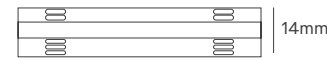

COB PRO RGBW (4000K) 24V