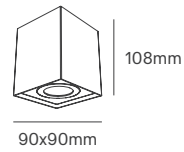

78—93

INTERIOR

SURFACE LIGHT

ALL LIGHTING SOLUTIONS

VIGG

Voltage	Body Material	Beam Angle	IP	Mounting Type
200-240V	Aluminium	60°	IP54	Surface Mounted

Power	Colour Temperature (CCT)	Total Luminous Flux (±5%)	Housing Colour	SKU
10W	2700K	1090lm	White RAL 9016	ILAR-00998
			Black RAL 9005	ILAR-00999
10W	4000K	1090lm	White RAL 9016	ILAR-00996
			Black RAL 9005	ILAR-00997