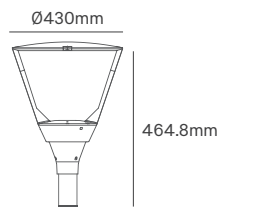

URBAN PRO

Voltage	Body Material	Beam Angle	Dimmable	IP	Mounting Type
100-277V	Die Cast Aluminium	120°	-	IP66	Post Top

Power	Colour Temperature (CCT)	Total Luminous Flux (±5%)	Housing Colour	SKU
Switch 30W-40W-50W	3CCT 3000K 4000K-5000K	8000lm	Black RAL 9004	ILAR-02271

On-request

30W to 150W	2700K or 3000K or 4000K or 5000K	1-10V or DALI	Zhaga or NEMA