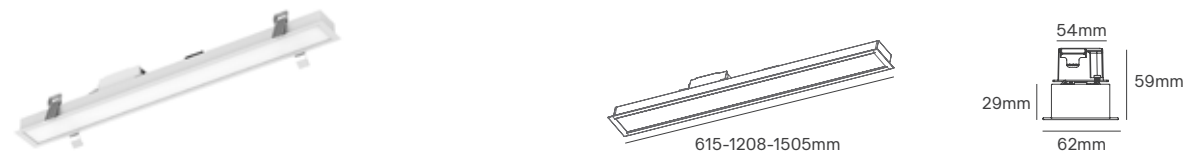

58—77

INTERIOR

LINEAR LIGHT AND SUSPENSION

ALL LIGHTING SOLUTIONS

LYNX LINEAR RECESSED

Voltage	Body Material	Beam Angle	IP	Mounting Type
200-240V	Aluminium	110°	IP40	Recessed

Power	Colour Temperature (CCT)	Total Luminous Flux (±5%)	Size	Cut-out	Housing Colour	SKU
15W	3000K-	1400-1600lm	615x62x29mm	607x54mm	White RAL 9016	ILAR-01583
30W	4000K-5700K	3100-3400lm	1208x62x29mm	1201x54mm		ILAR-01584
37W		3820-4190lm	1505x62x29mm	1499x54mm		ILAR-02921