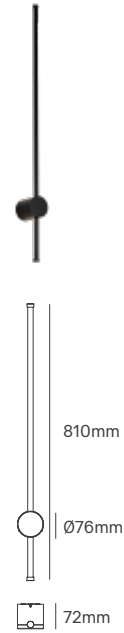

LINCE

Voltage	Body Material	Beam Angle	IP	Mounting Type
220-240V	Aluminum	120°	IP65	Surface
Power	Colour Temperature (CCT)	Total Luminous Flux (±5%)	Housing Colour	SKU
14W	3000K	1290lm	Black	ILAR-02079

TAKO

Voltage	Body Material	Beam Angle	IP	Mounting Type
220-240V	Die-Casting Aluminium	104°	IP54	Surface
Power	Colour Temperature (CCT)	Total Luminous Flux (±5%)	Housing Colour	SKU
2x 5W	3000K	600lm	Black White	ILAR-00963 ILAR-00964

LOG

Voltage	Body Material	Beam Angle	IP	Mounting Type
220-240V	Aluminum	120°	IP65	Surface
Power	Colour Temperature (CCT)	Total Luminous Flux (±5%)	Housing Colour	SKU
18W	3000K	1840lm	Black	ILAR-02080

LYRA

Voltage	Body Material	Beam Angle	IP	Mounting Type
220-240V	Aluminum	15°-120°	IP65	Wall Surface
Power	Colour Temperature (CCT)	Total Luminous Flux (±5%)	Housing Colour	SKU
10W	2700K	750lm	White Black	ILAR-00769 ILAR-00860
10W	4000K	900lm	White Black	ILAR-00861 ILAR-00770