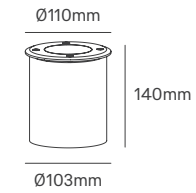

OTTO

Voltage	Body Material	IP	Mounting Type
110-220V	Stainless steel 316	IP66	Inground
Power	Type of Bulb	Housing Colour	SKU
MAX 35W	1x GU10	Stainless Steel	ILAR-01166

*Lamps not included.