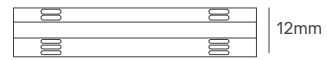

COB PRO RGBW (4000K) 24V