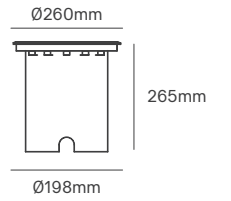

OTTO ROTABLE

Voltage	Body Material	Beam Angle	Tilttable Angle	IP	Mounting Type
220-240V	Die-casting Aluminium	50°	+ - 15°	IP68	Inground

Power	Colour Temperature (CCT)	Total Luminous Flux (±5%)	Housing Colour	SKU
35W	2CCT 3000K-4000K	3850lm	Black & Stainless Steel	ILAR-02341