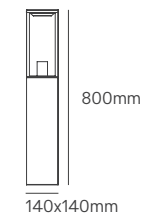

PIRI

Voltage	Body Material	Beam Angle	IP	Mounting Type
24V	Aluminum House + PMMA	110°	IP65	Recessed / Inground

Power	Colour Temperature (CCT)	Total Luminous Flux (±5%)	Size	Housing Colour	SKU
1W	3000K	35lm	1000x16xØ45mm	Green RAL 6003	ILAR-03543
			1000x16xØ45mm	Corten	ILAR-03544
			1000x16xØ45mm	Grey	ILAR-03545
			500x16xØ45mm	Green RAL 6003	ILAR-03546
			500x16xØ45mm	Corten	ILAR-03547
			500x16xØ45mm	Grey	ILAR-03548

SHIRA

Voltage	Body Material	IP	Mounting Type
100-240V	Aluminium/Glass	IP65	Surface

Power	Type of Bulb	Housing Colour	SKU
MAX 13W	1x E27	Grey	ILAR-00874

*Lamps not included.

ALFA

Voltage	Body Material	Beam Angle	IP	Mounting Type
100-240V	Aluminium	120°	IP65	Surface

Power	Colour Temperature (CCT)	Total Luminous Flux (±5%)	Housing Colour	SKU
13W	3000K	850lm	Grey RAL 7016	ILAR-01685