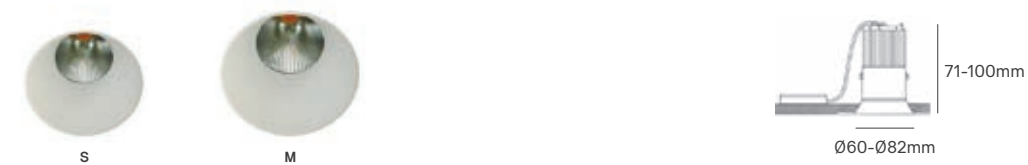

BERG TRIMLESS