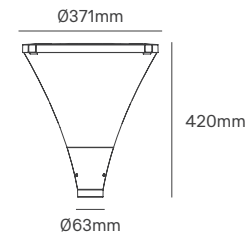

URBAN EMMA

Voltage	Body Material	Beam Angle	Dimmable	IP	Mounting Type
100-277V	Die Cast Aluminium	120°	-	IP66	Side Entry/Post Top

Power	Colour Temperature (CCT)	Total Luminous Flux (±5%)	Housing Colour	SKU
Switch 18W-30W-40W-60W	3CCT 3000K 4000K-5000K	8400lm	Black RAL 9017	ILAR-02097

On-request				
20W to 60W	2700K or 3000K or 4000K or 5000K	1-10V or DALI	Zhaga or NEMA