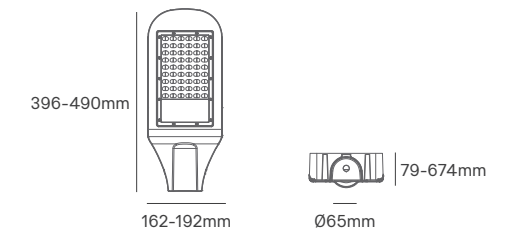

ARIES

Voltage	Body Material	Beam Angle	Dimmable	IP	Mounting Type
220-240V	Aluminium	120°	NO	IP65	Side Entry/Post Top

Power	Colour Temperature (CCT)	Total Luminous Flux (±5%)	Housing Colour	SKU
60W	4000K	7200lm	Grey	ILAR-00245
100W		12000lm		ILAR-01009
150W		18000lm		ILAR-01188

Options (Not included)

Wall Holder 45° -
Antracite - 250xØ60mm
ILAR-01091

Wall Holder 45° -
Grey - 250xØ60mm
ILAR-01202

Articulated Adapter
Grey - Ø60xØ47mm
ILAR-02027

Corner Holder
Grey - Ø60mm
ILAR-01117