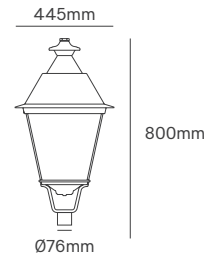

VILLA

Voltage	Body Material	Beam Angle	Dimmable	IP	Mounting Type
100-240V	Die Cast Aluminium	Multiple	Optional	IP66	Post Top
Power	Colour Temperature (CCT)	Total Luminous Flux (±5%)	Size	Housing Colour	SKU
30W-100W Configurable	3000K/4000K/5000K	4500lm-15000lm	445x855mm	Black	On-request