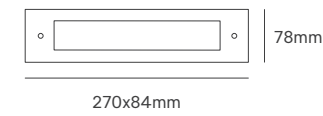

Voltage	Body Material	Beam Angle	IP	Mounting Type
220-240V	Die-cast Aluminum	110°	IP65	Recessed

Power	Colour Temperature (CCT)	Total Luminous Flux (±5%)	Cut-out	Housing Colour	SKU
11W	3000K	680lm	251x72mm	Grey	ILAR-00821