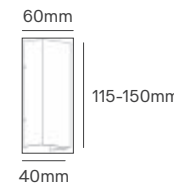

AXEL

Voltage	Body Material	IP	Beam Angle	Mounting Type
220-240V	Die-Casting Aluminium	IP65	2x 0-100°	Surface

Power	Colour Temperature (CCT)	Total Luminous Flux (±5%)	Housing Colour	SKU
2x 6W	3000K	415lm	Grey White	ILAR-00815 ILAR-03715

THULE

Voltage	Body Material	IP	Beam Angle	Mounting Type
220-240V	Die-Casting Aluminium	IP54	120°	Surface

Power	Colour Temperature (CCT)	Total Luminous Flux (±5%)	Housing Colour	SKU
12W	3000K	415lm	Grey	ILAR-00820

NUT

Voltage	Body Material	IP	Beam Angle	Mounting Type
220-240V	Die-Casting Aluminium	IP54	2x 110°	Surface

Power	Colour Temperature (CCT)	Total Luminous Flux (±5%)	Housing Colour	SKU
2x 3W	3000K	450lm	Grey	ILAR-00814

AXIS

Voltage	Body Material	IP	Beam Angle	Mounting Type
220-240V	Aluminium	IP65	36°	Surface

Model	Power	Colour Temperature (CCT)	Total Luminous Flux (±5%)	Housing Colour	SKU
Single	5W	3000K	45lm	Matt Black	ILAR-02237
Double	10W		88lm		ILAR-02238