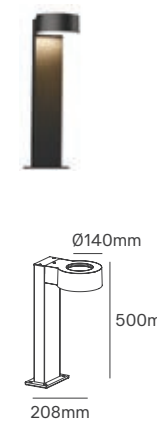

TERY

Voltage	Body Material	Beam Angle	IP	Mounting Type
220-240V	Die-casting Aluminium Opal Polycarbonate Diffuser	2x 110°	IP65	Surface

Power	Colour Temperature (CCT)	Total Luminous Flux (±5%)	Housing Colour	SKU
2x 6W	3000K	1020lm	Grey Corten RAL8002	ILAR-00830 ILAR-03595

DOT

Voltage	Body Material	Beam Angle	IP	Mounting Type
220-240V	Polypropylene body + Opal PC	120°	IP54	Surface

Power	Colour Temperature (CCT)	Total Luminous Flux (±5%)	Housing Colour	SKU
8W	4000K	600lm	Black	ILAR-01100

LIV

Voltage	Body Material	Beam Angle	IP	Mounting Type
85-265V	Aluminium	120°	IP65	Surface

Power	Colour Temperature (CCT)	Total Luminous Flux (±5%)	Housing Colour	SKU
8W	4000K	655lm	Black RAL 9005	ILAR-01238 ILAR-00993