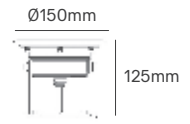

UNDERWATER LIGHT

UNDERWATER UW03

Voltage	Body Material	Beam Angle	IP	Mounting Type
12-24V	Stainless Steel	15°	IP68	Bracket

Power	Colour Temperature (CCT)	Total Luminous Flux (±5%)	Housing Colour	SKU
9W	RGB+CCT	600lm	Stainless Steel	ILAR-01724