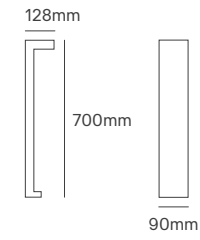

BOLLARD BERY

Voltage	Body Material	Beam Angle	IP	Mounting Type
220-240V	Aluminium	100°	IP65	Surface
Power	Colour Temperature (CCT)	Total Luminous Flux (±5%)	Housing Colour	SKU
6W	3000K	430lm	Grey	ILAR-02241