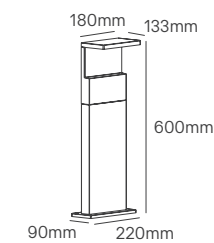

PIRI

Voltage	Body Material	Beam Angle	IP	Mounting Type
24V	Aluminum House + PMMA	110°	IP65	Recessed / Inground

Power	Colour Temperature (CCT)	Total Luminous Flux (±5%)	Size	Housing Colour	SKU
1W	3000K	35lm	1000x16xØ45mm	Green RAL 6003	ILAR-03543
			1000x16xØ45mm	Corten	ILAR-03544
			1000x16xØ45mm	Grey	ILAR-03545
			500x16xØ45mm	Green RAL 6003	ILAR-03546
			500x16xØ45mm	Corten	ILAR-03547
			500x16xØ45mm	Grey	ILAR-03548

SHIRA

Voltage	Body Material	IP	Mounting Type
100-240V	Aluminium/Glass	IP65	Surface

Power	Type of Bulb	Housing Colour	SKU
MAX 13W	1x E27	Grey	ILAR-00874

*Lamps not included.

ALFA

Voltage	Body Material	Beam Angle	IP	Mounting Type
100-240V	Aluminium	120°	IP65	Surface

Power	Colour Temperature (CCT)	Total Luminous Flux (±5%)	Housing Colour	SKU
13W	3000K	850lm	Grey RAL 7016	ILAR-01685