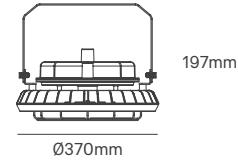

ATEX HIGHTOP

Voltage	Body Material	Beam Angle	Zone	IP	Dimmable	Mounting Type
200-250V	Die Cast Aluminium	90°	1/21/22	IP66	0-10V	Surface

Power	Colour Temperature (CCT)	Total Luminous Flux (±5%)	Size	Housing Colour	SKU
100W	5000K	14000lm	Ø370x197mm	Grey	ILAR-02015
120W	4000K	21000lm			ILAR-02521
120W	5000K	16800lm			ILAR-02118
150W	5000K	21000lm			ILAR-02207
200W	5000K	28000lm			ILAR-02016