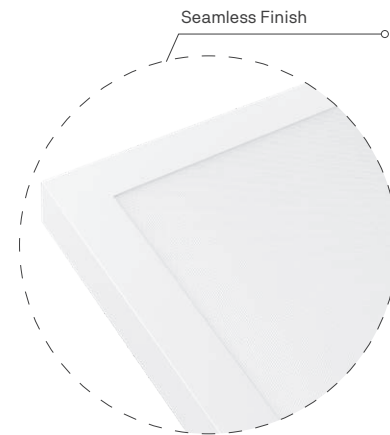

EDGELIT

LED PANEL

600X600	PRO	40W	100LM/W
	HIGH LUMEN PRO	40W	130LM/W

600X300	PRO	22W	110LM/W

1200X300	PRO	40W	100LM/W

1500X300	PRO	40W	120LM/W

1200X600	PRO	60W	150LM/W

ALL LIGHTING SOLUTIONS