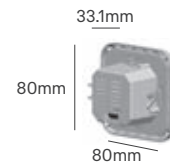

ST32

Voltage	Detection Angle	IP	Type	Dimming	Mounting Type
220-240V	160°	IP20	Infrared	No	Recessed

Rated Load	Detection Distance	Installation Height	Installation	Size	Cut-out	SKU
500W	9m	1-1.8m	Wall	80x80x33.1mm	48x48mm	ILAR-00258