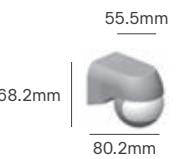

ST11

Voltage	Detection Angle	IP	Type	Dimming	Mounting Type
220-240V	180°	IP44	Infrared	No	Surface

Rated Load	Detection Distance	Installation Height	Installation	Size	SKU
800W	12m	1.8-2.5m	Wall	80.2x55.5x68.2mm	ILAR-00257