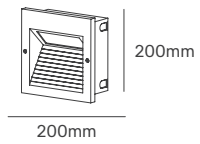

CUADRADO

Voltage	Body Material	Beam Angle	IP	Mounting Type
220-240V	Aluminium	120°	IP65	Recessed

Power	Colour Temperature (CCT)	Total Luminous Flux (±5%)	Size	Cut-out	Housing Colour	SKU
20W	3CCT 3000K-4000K-6500K	1200lm	200x200x95mm	190x190x80mm	White Grey	ILAR-02145 ILAR-02146

CEDAR

Voltage	Body Material	Beam Angle	IP	Mounting Type
220-240V	Die-casting Aluminium	100°	IP65	Recessed

Power	Colour Temperature (CCT)	Total Luminous Flux (±5%)	Size	Cut-out	Housing Colour	SKU
3W	3000K	100lm	80x80x46mm	Ø74mm	Grey	ILAR-00822

80x80mm

SKILL

Voltage	Body Material	Beam Angle	IP	Mounting Type
220-240V	PC+ABS Housing, PC Diffuser	110°	IP65	Recessed

Model	Power	Colour Temperature (CCT)	Total Luminous Flux (±5%)	Size	Cut-out	Housing Colour	SKU
Skill 1x E27	9W Max.	1x E27		247x108x88mm	230x94x85mm	White RAL 9016 Black RAL 9005 Stainless Steel	ILAR-02936 ILAR-02937 ILAR-02938

Skill	10W	3CCT 3000K-4000K-6500K	380lm	247x108x88mm	230x94x85mm	White RAL 9016 Black RAL 9005 Stainless Steel	ILAR-02939 ILAR-02940 ILAR-02941

Skill Brick	10W	3CCT 3000K-4000K-6500K	380lm	247x108x88mm	230x94x85mm	White RAL 9016 Black RAL 9005	ILAR-02942 ILAR-02943

Options (Included / Incluidas / Includo)

Recessed Box
ILAR-02944