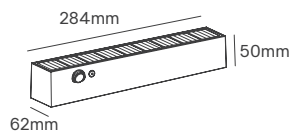

BLOK

Solar Panel	Body Material	Beam Angle	IP	Mounting Type
Monocrystalline Silicon 4.86 1.5W	ABS+PC	120°	IP65	Surface

Power	Colour Temperature (CCT)	Total Luminous Flux (±5%)	Housing Colour	SKU
6W	4000K	1000lm	Grey	ILAR-02289

ZUN

Solar Panel	Body Material	Beam Angle	IP	Mounting Type
Monocrystalline Silicon 4.86 1W	ABS+PC	120°	IP65	Surface

Power	Colour Temperature (CCT)	Total Luminous Flux (±5%)	Housing Colour	SKU
6W	4000K	1000lm	Grey	ILAR-02291

KOY

Solar Panel	Body Material	Beam Angle	IP	Mounting Type
Monocrystalline Silicon 4.86V 2W	ABS+PC	120°	IP65	Surface

Power	Colour Temperature (CCT)	Total Luminous Flux (±5%)	Housing Colour	SKU
6W	4000K	1000lm	Grey	ILAR-02290