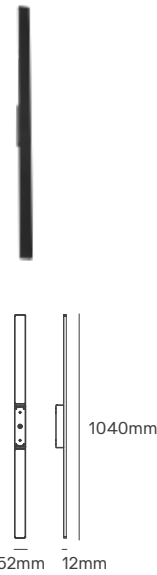

LINCE

Voltage	Body Material	Beam Angle	IP	Mounting Type
220-240V	Aluminum	120°	IP65	Surface
Power	Colour Temperature (CCT)	Total Luminous Flux (±5%)	Housing Colour	SKU
14W	3000K	1290lm	Black	ILAR-02079

TAKO

Voltage	Body Material	Beam Angle	IP	Mounting Type
220-240V	Die-Casting Aluminium	104°	IP54	Surface
Power	Colour Temperature (CCT)	Total Luminous Flux (±5%)	Housing Colour	SKU
2x 5W	3000K	600lm	Black White	ILAR-00963 ILAR-00964

LOG

Voltage	Body Material	Beam Angle	IP	Mounting Type
220-240V	Aluminum	120°	IP65	Surface
Power	Colour Temperature (CCT)	Total Luminous Flux (±5%)	Housing Colour	SKU
18W	3000K	1840lm	Black	ILAR-02080

LYRA

Voltage	Body Material	Beam Angle	IP	Mounting Type
220-240V	Aluminum	15°-120°	IP65	Wall Surface
Power	Colour Temperature (CCT)	Total Luminous Flux (±5%)	Housing Colour	SKU
10W	2700K	750lm	White Black	ILAR-00769 ILAR-00860
10W	4000K	900lm	White Black	ILAR-00861 ILAR-00770