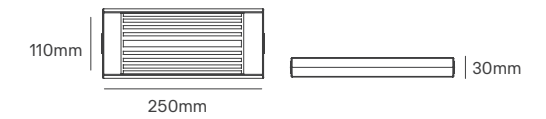

EASYLUX II

Voltage	Body Material	IP	Type	Prepared for Remote Control	Mounting Type
220-240V	ABS base + Polycarbonate Cover	IP20	Maintained/Non Maintained	YES	Recessed/Surface

Power	Colour Temperature (CCT)	Total Luminous Flux (±5%)	Battery	SKU
3W	6000K	150lm	3 Hours 3.2V 1.5Ah LifePO4	ILEM-00064

Options (Not included)