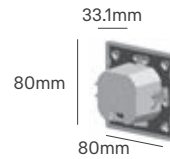

ST31

Voltage	Detection Angle	IP	Type	Dimming	Mounting Type
220-240V	190°	IP20	Infrared	No	Recessed

Rated Load	Detection Distance	Installation Height	Installation	Size	Cut-out	SKU
500W	4-9m	1-1.8m	Wall	80x80x33.1mm	48x48mm	ILAR-00495