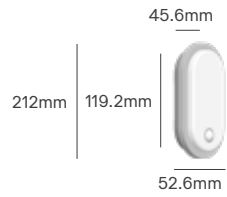

WALL LUMINAIRE WITH SENSOR

Voltage	Detection Angle	IP	Type	Dimming	Mounting Type
220-240V	140°	IP65	Infrared	No	Surface Wall

Power	Color Temperature (CCT)	Total Luminous Flux (±5%)	Detection Distance	Installation Height	Size	SKU
Switch 10W/15W/18W	3CCT 3000K-4000K-6000K	1900lm	9m	1.8-2.5m	212x119.2x52.6x45.6mm	ILAR-03571