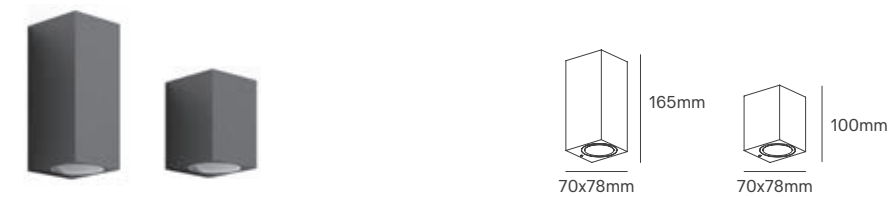

PINE / ALDER

Voltage	Body Material	IP	Mounting Type
100-240V	Die-casting Aluminium	IP65	Surface

Model	Power	Type Of Bulb	Size	Housing Colour	SKU
Alder	MAX 35W	1x GU10	78x70x100mm	Grey White	ILAR-00811 ILAR-03714
Pine	MAX 2x 35W	2x GU10	78x70x165mm	Grey White	ILAR-00810 ILAR-03713

*Lamps not included.