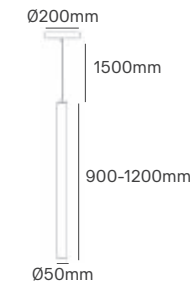

OFFICE PRO V2

Voltage	Body Material	Beam Angle	IP	Mounting Type
200-240V	Aluminium	120°	IP40	Surface/Suspended

Power	Colour Temperature (CCT)	Total Luminous Flux (±5%)	Size	Housing Colour	SKU
40W	2CCCT 3000K-4000K	4450-4800lm	Ø400x86x55x219mm	Black RAL 9005	ILAR-03695
60W		7400-7900lm	Ø600x86x55x383mm		ILAR-03696
75W		9930-10500lm	Ø800x86x55x383mm		ILAR-03697
100W		11600-12600lm	Ø1000x86x55x383mm		ILAR-03698
40W	2CCCT 3000K-4000K	4450-4800lm	Ø400x86x55x219mm	White RAL 9016	ILAR-03703
60W		7400-7900lm	Ø600x86x55x383mm		ILAR-03704
75W		9930-10500lm	Ø800x86x55x383mm		ILAR-03705
100W		11600-12600lm	Ø1000x86x55x383mm		ILAR-03706

Options (Not included)

FIZI

Voltage	Body Material	Beam Angle	IP	Dimmable	Mounting Type
200-240V	PC+Aluminium	360°	IP40	1-10V	Suspended

Power	Colour Temperature (CCT)	Total Luminous Flux (±5%)	Size	Housing Colour	SKU
30W	4000K	3900lm	900mm	White End Cap	ILAR-02150
			1200mm	Black End Cap	ILAR-02151

PASCAL

Voltage	Body Material	Beam Angle	IP	Mounting Type
200-240V	Aluminium	36°	IP20	Suspended

Power	Colour Temperature (CCT)	Total Luminous Flux (±5%)	Housing Colour	SKU
18W	2700K	1650lm	White RAL 9016	ILAR-00701
			Black RAL 9005	ILAR-00704
	4000K	1750lm	White RAL 9016	ILAR-00702
			Black RAL 9005	ILAR-00705