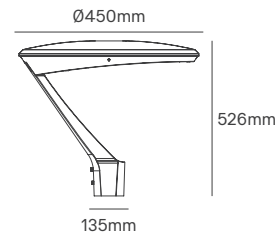

URBAN DESIGN II

Voltage	Body Material	Beam Angle	Dimmable	IP	Mounting Type
220-240V	Die Cast Aluminium	Multiple	-	IP66	Post Top

Power	Colour Temperature (CCT)	Total Luminous Flux (±5%)	Housing Colour	SKU
40W	4000K 5000K	5200lm	Black RAL 9004	ILAR-01661 ILAR-01070