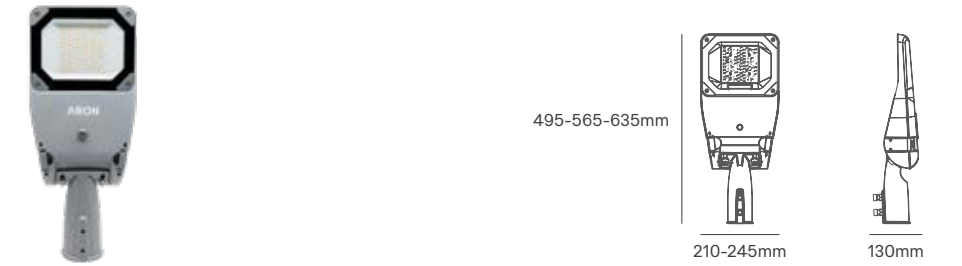

VERSATILE

Voltage	Body Material	Beam Angle	Dimmable	IP	Mounting Type
220-240V	Die Cast Aluminium	Asymmetric	1-10V	IP66	Side Entry/Post Top

Power	Colour Temperature (CCT)	Total Luminous Flux (±5%)	Housing Colour	SKU
60W	3CCT 3000K	9600lm	Grey RAL 9006	ILAR-02579
75W	4000K-5000K	12000lm		ILAR-02580
100W		16000lm		ILAR-02581
120W		19200lm		ILAR-02582

On-request

10W to 230W	2700K or 3000K or 4000K or 5000K	1-10V or DALI	Zhaga or NEMA

Options (Not included)

Wall Holder 45° - Antracite - 250xØ60mm ILAR-01091	Wall Holder 45° - Grey - 250xØ60mm ILAR-01202	Articulated Adapter Grey - Ø60xØ47mm ILAR-02027	Corner Holder Grey - Ø60mm ILAR-01117

NEXA

Voltage	Body Material	Beam Angle	Dimmable	IP	Mounting Type
220-240V	Die Cast Aluminium	120°	Optional	IP66	Side Entry/Post Top

Power	Colour Temperature (CCT)	Total Luminous Flux (±5%)	Housing Colour	SKU
50W	3CCT 3000K	7000lm	Grey RAL 9006	ILAR-03294
100W	4000K-5000K	14000lm		ILAR-03295
150W		21000lm		ILAR-03296

Options (Not included)

Wall Holder 45° - Antracite - 250xØ60mm ILAR-01091	Wall Holder 45° - Grey - 250xØ60mm ILAR-01202	Articulated Adapter Grey - Ø60xØ47mm ILAR-02027	Corner Holder Grey - Ø60mm ILAR-01117