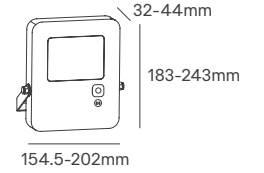

FLOOD SOLAR PRO II