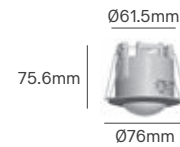

ST41

Voltage	Detection Angle	IP	Type	Dimming	Mounting Type
220-240V	360°	IP20	Infrared	No	Recessed

Rated Load	Detection Distance	Installation Height	Installation	Size	Cut-out	Colour	SKU
1200W	6m	2.2-4m	False Ceiling	Ø76x75.6mm	Ø61.5mm	White All Black	ILAR-00120 ILAR-02592