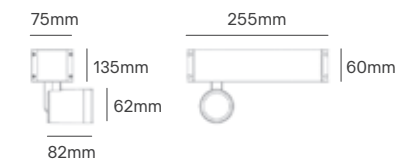

NATAN

SINGLE

QUADRUPLO

Solar Panel	Body Material	Beam Angle	IP	Mounting Type
Monocrystalline Silicon 4.32 9W	Aluminium	270°x90°	IP65	Surface

Model	Power	Colour Temperature (CCT)	Total Luminous Flux (±5%)	Housing Colour	SKU
Single	6W	3CCT 2700K-6500K RGB	880lm	Black	ILAR-02298
Quadrupulo	1.5W	3CCT 2700K-6500K RGB	220lm	Black	ILAR-02300
			220lm	Black	ILAR-02301