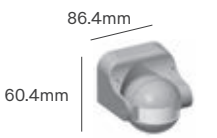

ST09

Voltage	Detection Angle	IP	Type	Dimming	Mounting Type
220-240V	180°	IP44	Infrared	No	Surface

Rated Load	Detection Distance	Installation Height	Installation	Size	SKU
1200W	12m	1.8-2.5m	Wall	84.4x60.4mm	ILAR-00121