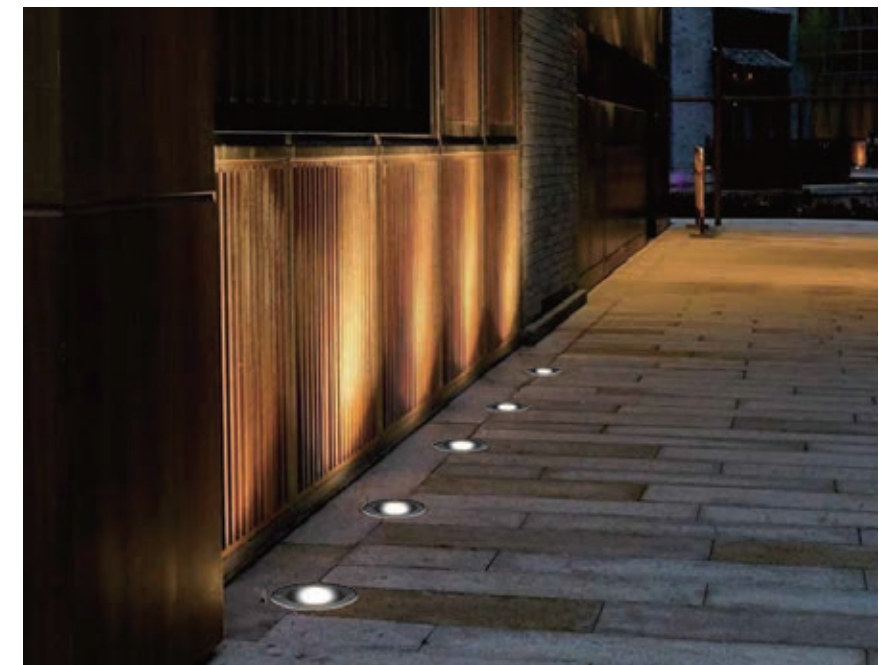

OAK

Voltage	Body Material	IP	Mounting Type
110-220V	Stainless steel 316	IP67	Inground
Power	Type of Bulb	Housing Colour	SKU
MAX 35W	1x GU10	Stainless Steel	ILAR-00827

*Lamps not included.