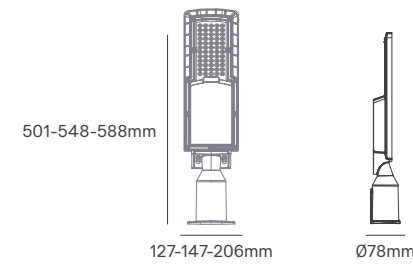

ZINI

Voltage	Body Material	Beam Angle	Dimmable	IP	Mounting Type
100-240V	Die Cast Aluminium	Asymmetric	NO	IP66	Side Entry/Post Top

Power	Colour Temperature (CCT)	Total Luminous Flux (±5%)	Housing Colour	SKU
30W	4000K	4800lm	Grey	ILAR-02120
50W		8000lm		ILAR-02324
100W		16000lm		ILAR-02325

On-request

30W to 100W	2700K or 3000K or 4000K or 5000K

Options (Not included)

Wall Holder 45° -
Antracite - 250xØ60mm
ILAR-01091

Wall Holder 45° -
Grey - 250xØ60mm
ILAR-01202

Articulated Adapter
Grey - Ø60xØ47mm
ILAR-02027

Corner Holder
Grey - Ø60mm
ILAR-01117