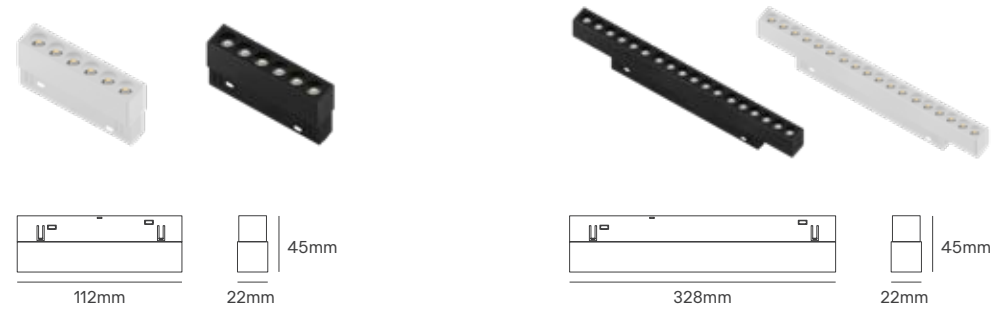

LINEAR DOT

Voltage	Body Material	Beam Angle	IP	Mounting Type
48V	Aluminium	36°	IP20	Tracklight 48V

Power	Colour Temperature (CCT)	Total Luminous Flux (±5%)	Size	Housing Colour	SKU
6W	2700K	240lm	L112	White	ILAR-03390
	4000K			White	ILAR-03392
	2700K			Black	ILAR-03391
	4000K			Black	ILAR-03393
18W	2700K	900lm	L328	White	ILAR-03394
	4000K			White	ILAR-03396
	2700K			Black	ILAR-03395
	4000K			Black	ILAR-03397

LINEAR DOT ROTABLE

Voltage	Body Material	Beam Angle	IP	Mounting Type
48V	Aluminium	36°	IP20	Tracklight 48V

Power	Colour Temperature (CCT)	Total Luminous Flux (±5%)	Size	Housing Colour	SKU
6W	2700K	240lm	L112	White	ILAR-03398
	4000K			White	ILAR-03400
	2700K			Black	ILAR-03399
	4000K			Black	ILAR-03401
12W	2700K	600lm	L220	White	ILAR-03402
	4000K			White	ILAR-03404
	2700K			Black	ILAR-03403
	4000K			Black	ILAR-03405