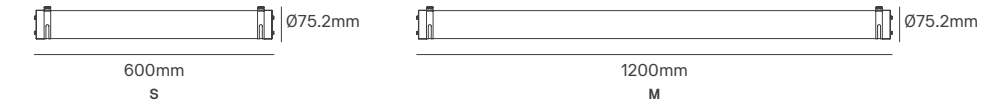

DURA TERMAX - HIGH TEMPERATURE

Voltage	Body Material	Beam Angle	IP	Mounting Type
200-240V	Stainless Steel+Borosilicate Glass	140°	IP69K	Suspended/Surface

Power	Colour Temperature (CCT)	Total Luminous Flux (±5%)	Housing Colour	SKU
15W	4000K	1950lm	White	ILAR-03292
35W		4550lm		ILAR-03293