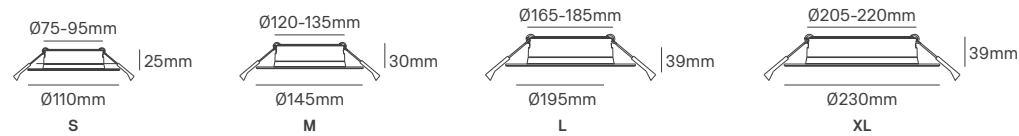

FLEXI II

Voltage	Body Material	Beam Angle	UGR	IP	Mounting Type
220-240V	Aluminium+PC	120°	<19	IP54 Front IP40 Back	Recessed

Power	Colour Temperature (CCT)	Total Luminous Flux (±5%)	Size	Cut-out	Housing Colour	SKU
7W	3CCT 3000K-4000K-5700K	840lm	Ø110x25mm	Ø75-95mm	White RAL 9016	ILAR-02243
12W		1620lm	Ø145x30mm	Ø120-135mm		ILAR-02244
18W		2520lm	Ø195x39mm	Ø165-185mm		ILAR-02245
24W		3360lm	Ø230x39mm	Ø205-220mm		ILAR-02246

Options (Not included)

Surface KIT - D110	Surface KIT - D145	Surface KIT - D195
Ø114x70mm	Ø149x75mm	Ø199x75mm
ILAR-02346	ILAR-02347	ILAR-02348