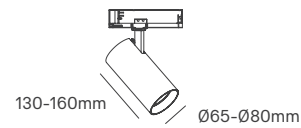

PRADO PRO

Voltage	Body Material	Beam Angle	IP	Mounting Type
220-240V	Aluminium	36°	IP20	Tracklight

Power	Colour Temperature (CCT)	Total Luminous Flux (±5%)	Housing Colour	SKU
20W	3CCT 3000K-4000K-6000K	1900lm	Black White	ILAR-02870 ILAR-02871
30W		3150lm	Black White	ILAR-02872 ILAR-02873

Options (Not included)

Ring+Honeycomb Black - 20W ILAR-02874	Ring+Honeycomb White - 20W ILAR-02875	Ring+Honeycomb Black - 30W ILAR-02876	Ring+Honeycomb White - 30W ILAR-02877

PRADO ZOOM

Voltage	Body Material	Beam Angle	IP	Mounting Type
220-240V	Aluminium	20°-60°	IP20	Tracklight

Power	Colour Temperature (CCT)	Total Luminous Flux (±5%)	Housing Colour	SKU
20W	3CCT 3000K-4000K-6000K	1900lm	Black White	ILAR-02833 ILAR-02832
30W		3150lm	Black White	ILAR-02839 ILAR-02840

Options (Not included)

Ring+Honeycomb Black - 20W ILAR-02835	Ring+Honeycomb White - 20W ILAR-02834	Ring+Honeycomb Black - 30W ILAR-02842	Ring+Honeycomb White - 30W ILAR-02841