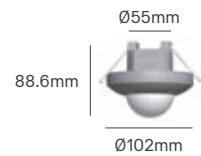

ST05DA3 DALI

Voltage	Detection Angle	IP	Type	Dimming	Mounting Type
220-240V	360°	IP54	Infrared/DALI	No	Recessed

Rated Load	Detection Distance	Installation Height	Output	Installation	Size	Cut-out	SKU
2000W	20m	2.2-6m	CH1-CH2	False Ceiling	Ø102x88.6mm	Ø55mm	ILAR-02287