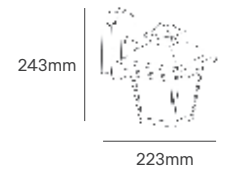

NORA

Voltage	Body Material	IP	Mounting Type
100-240V	ABS + PC	IP54	Surface

Power	Type Of Bulb	Size	Housing Colour	SKU
MAX 60W	1x E27	223x170x243mm	White Black	ILAR-00978 ILAR-00979

*Lamps not included.