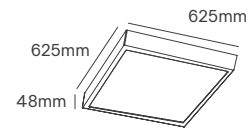

BOARD SURFACE

Voltage	Body Material	Beam Angle	IP	Mounting Type
220-240V	Aluminium	90°	IP40	Surface

Power	Colour Temperature (CCT)	Total Luminous Flux (±5%)	UGR	Housing Colour	SKU
625X625 140LM/W					
23W/29W/35W/40W	3CCT 3000K-3500K-4000K	5600lm	<19	White	ILAR-03671
1225X325 140LM/W					
20W/25W/30W/35W	3CCT 3000K-3500K-4000K	4900lm	<19	White	ILAR-03670
1520X325 145LM/W					
25W/30W/35W/43W	3CCT 3000K-3500K-4000K	6200lm	<19	White	ILAR-02945