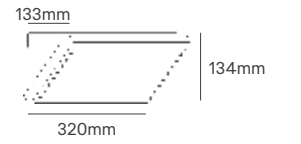

ARLO

Voltage	Body Material	Beam Angle	IP	Mounting Type
220-240V	ABS + PC	120°	IP65	Surface

Power	Colour Temperature (CCT)	Total Luminous Flux (±5%)	Housing Colour	SKU
21W	3CCT 3000K-4000K-6500K	1300lm	White Grey	ILAR-02576 ILAR-02575