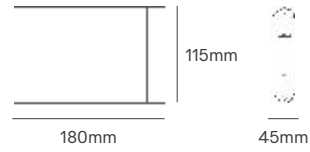

AXEL

Voltage	Body Material	IP	Beam Angle	Mounting Type
220-240V	Die-Casting Aluminium	IP65	2x 0-100°	Surface

Power	Colour Temperature (CCT)	Total Luminous Flux (±5%)	Housing Colour	SKU
2x 6W	3000K	415lm	Grey White	ILAR-00815 ILAR-03715

THULE

Voltage	Body Material	IP	Beam Angle	Mounting Type
220-240V	Die-Casting Aluminium	IP54	120°	Surface

Power	Colour Temperature (CCT)	Total Luminous Flux (±5%)	Housing Colour	SKU
12W	3000K	415lm	Grey	ILAR-00820

NUT

Voltage	Body Material	IP	Beam Angle	Mounting Type
220-240V	Die-Casting Aluminium	IP54	2x 110°	Surface

Power	Colour Temperature (CCT)	Total Luminous Flux (±5%)	Housing Colour	SKU
2x 3W	3000K	450lm	Grey	ILAR-00814

AXIS

Voltage	Body Material	IP	Beam Angle	Mounting Type
220-240V	Aluminium	IP65	36°	Surface

Model	Power	Colour Temperature (CCT)	Total Luminous Flux (±5%)	Housing Colour	SKU
Single	5W	3000K	45lm	Matt Black	ILAR-02237
Double	10W		88lm		ILAR-02238