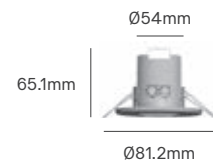

ST40

Voltage	Detection Angle	IP	Type	Dimming	Mounting Type
220-240V	360°	IP20	Infrared	No	Recessed

Rated Load	Detection Distance	Installation Height	Installation	Size	Cut-out	Colour	SKU
800W	8m	2.2-4m	False Ceiling	Ø81.2x65.1mm	Ø54mm	White Black All Black	ILAR-01179 ILAR-01956 ILAR-02591