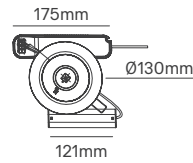

DOTLUX

Voltage	Body Material	IP	Type	Mounting Type
220-240V	Polycarbonate Diffuser & ABS Housing	IP20	Non Maintained Maintained/Non Maintained	Recessed/Surface

Model	Power	Colour Temperature (CCT)	Total Luminous Flux (±5%)	Battery	Size	Cut-out	SKU
Dotlux	2W	6500K	200lm	3 Hours LiFePO4 6.4V600mAh	Ø130x121x175mm	Ø115mm-Ø120mm	ILEM-00051