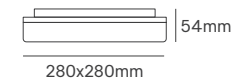

LIA / CALISTO / MIRANDA

Voltage	Body Material	Beam Angle	Mounting Type
220-240V	SPCC+PC	120°	Surface

Model	Power	Colour Temperature (CCT)	Total Luminous Flux (±5%)	IP	Housing Colour	SKU
LIA	18W	3CCT 3000K-4000K-6000K	1530lm	IP54	White	ILAR-03662
LIA	24W	4000K	2040lm	IP54	White	ILAR-00877
LIA	24W	3CCT 3000K-4000K-6000K	2040lm	IP54	White	ILAR-03661
CALISTO	18W	2CCT 3000K-4000K	2100lm	IP44	White	ILAR-03672
CALISTO	30W	2CCT 3000K-4000K	3600lm	IP44	White	ILAR-02130
MIRANDA	40W	3CCT 3000K-4000K-6500K	4000lm	IP44	White	ILAR-02449

LEVI / GLENDA

Voltage	Body Material	Beam Angle	Mounting Type
220-240V	SPCC+PC	120°	Surface

Model	Power	Colour Temperature (CCT)	Total Luminous Flux (±5%)	IP	Housing Colour	SKU
LEVI	24W	3CCT 3000K-4000K-6000K	2040lm	IP54	White	ILAR-03628
GLENDA	32W	3CCT 3000K-4000K-6500K	3200lm	IP44	White	ILAR-02450