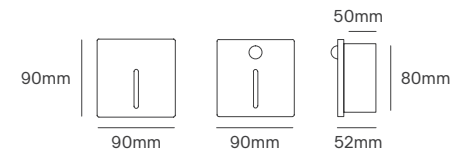

MELLER II

Voltage	Body Material	Beam Angle	Sensor Distance	IP	Mounting Type
85-265V	Die-cast Aluminum	10°-90°	1-3m	IP65	Recessed

Model	Power	Colour Temperature (CCT)	Total Luminous Flux (±5%)	Size	Cut-out	Housing Colour	SKU
Base	3W	3CCT 2700K-3000K-4000K	240lm	90x90x55mm	80x80x50mm	Grey	ILAR-02862
Base	3W (Sensor)	3CCT 3000K-4000K-6000K	240lm			Black	ILAR-02189

Options (Not included)

PINI

Voltage	Body Material	Beam Angle	Sensor Distance	IP	Mounting Type
85-265V	Aluminum	38°	1-3m	IP45	Recessed

Power	Colour Temperature (CCT)	Total Luminous Flux (±5%)	Size	Cut-out	Housing Colour	SKU
3W	3000K	80lm	Ø45x60mm	Ø40x60mm	White	ILAR-02868
					Black	ILAR-02866
					Grey	ILAR-02864
3W (Sensor)	3000K	80lm	Ø45x60mm	Ø40x60mm	White	ILAR-02865
					Black	ILAR-02863
					Grey	ILAR-02867