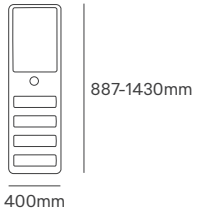

HEKOS SOLAR