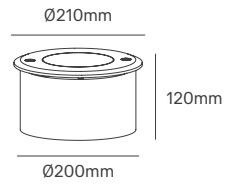

ABBA

Voltage	Body Material	Beam Angle	IP	Mounting Type
220-240V	Stainless steel 316	120°	IP67	Inground

Power	Colour Temperature (CCT)	Total Luminous Flux (±5%)	Housing Colour	SKU
24W	3000K	2060lm	Stainless Steel	ILAR-01197