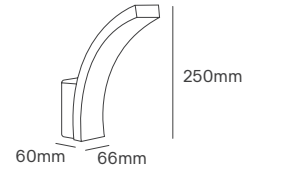

ST53KH LUMINAIRE

Voltage	Body Material	Beam Angle	IP	Mounting Type
220-240V	ABS + PC	120°	IP65	Surface

Power	Colour Temperature (CCT)	Total Luminous Flux (±5%)	Housing Colour	SKU
Switch 12W/15W/20W	4000K	1200-1500-2000lm	White	ILAR-02764