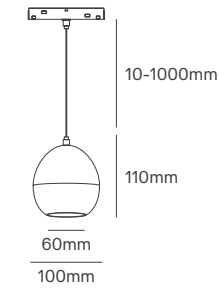

SUSPENDED DROP