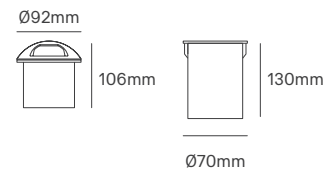

KARI

Voltage	Body Material	IP	Mounting Type
110-220V	Aluminum + SS316	IP67	Inground
Power	Type of Bulb	Housing Colour	SKU
MAX 35W	1x GU10	Stainless Steel	ILAR-01167

*Lamps not included.