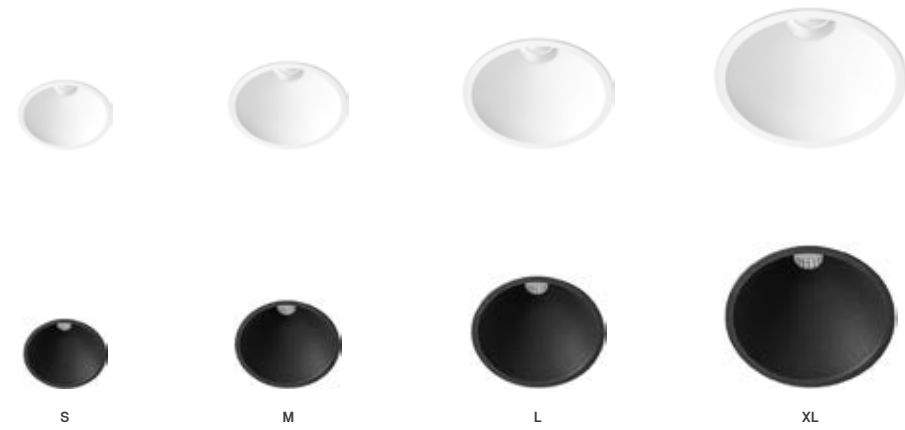

SIZE

Voltage	Body Material	Beam Angle	IP	Dimmable	Mounting Type
220-240V	Aluminium	38°-60°	IP54 Front IP40 Back	Triac	Recessed

Power	Colour Temperature (CCT)	Total Luminous Flux (±5%)	Size	Cut-out	Beam Angle	Housing Colour	SKU
5W	3CCT 2700K-3200K-4000K	400lm	Ø65x73mm	Ø55mm	38°	White	ILAR-03699
		300lm			38°	Black	ILAR-03709
10W	3CCT 2700K-3200K-4000K	830lm	Ø83x69mm	Ø75mm	38°	White	ILAR-03722
		757lm			38°	Black	ILAR-03725
		779lm			60°	White	ILAR-03700
		700lm			60°	Black	ILAR-03710
15W	3CCT 2700K-3200K-4000K	1092lm	Ø105x88mm	Ø90mm	38°	White	ILAR-03723
		980lm			38°	Black	ILAR-03726
		1735lm			60°	White	ILAR-03701
		978lm			60°	Black	ILAR-03711
30W	3CCT 2700K-3200K-4000K	2532lm	Ø159x118mm	Ø145mm	38°	White	ILAR-03724
		2091lm			38°	Black	ILAR-03727
		2520lm			60°	White	ILAR-03702
		2283lm			60°	Black	ILAR-03712