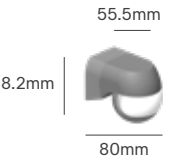

MOTION SENSOR

Voltage	Detection Angle	IP	Type	Dimming	Mounting Type
220-240V	180°/360°	IP44	Infrared	No	Surface

Rated Load	Detection Distance	Installation Height	Installation	Size	Colour	SKU
1200W	12m	1.8-2.5m	Wall	80.2x68.2x55.5mm	White All Black	ILAR-03577 ILAR-03578