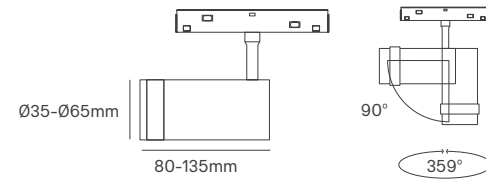

SPOTLIGHT ZOOMABLE

Voltage	Body Material	Beam Angle	IP	Mounting Type
48V	Aluminum	Zoomable 15°-55°	IP20	Tracklight 48V

Power	Colour Temperature (CCT)	Total Luminous Flux (±5%)	Housing Colour	Size	SKU		
7W	2700K	280lm	White	Ø35x80mm	ILAR-03422		
	4000K		White		ILAR-03424		
	2700K		Black		ILAR-03423		
24W	4000K		1440lm		Black	Ø65x135mm	ILAR-03425
	2700K				White		ILAR-03426
	4000K				White		ILAR-03428
2700K	Black	ILAR-03427					
4000K	Black	ILAR-03429