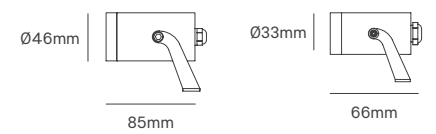

AGAVE SMD

Voltage	Body Material	Beam Angle	IP	Mounting Type
220-240V	Aluminium	120°	IP66	Bracket/Spike
Power	Colour Temperature (CCT)	Total Luminous Flux (±5%)	Housing Colour	SKU
3W	4000K	240lm	Black	ILAR-00359

SIG

Voltage	Body Material	IP	Mounting Type
100-240V	Die-casting Aluminium	IP54	Bracket
Power	Type of Bulb	Housing Colour	SKU
MAX 35W	1x GU10	Grey	ILAR-01165

*Lamps not included.

VALL II

Voltage	Body Material	IP	Mounting Type		
100-265V	Aluminium	IP67	Bracket		
Power	Colour Temperature (CCT)	Total Luminous Flux (±5%)	Housing Colour	Beam Angle	SKU
3W	3000K	190lm	Grey Green RAL 6003 Corten	15°	ILAR-03731 ILAR-03732 ILAR-03733
8W	3000K	640lm	Grey Green RAL 6003 Corten	36°	ILAR-03540 ILAR-03541 ILAR-03542

Options (Not included)

VALL

Voltage	Body Material	Beam Angle	IP	Mounting Type
100-265V	Aluminium	25°	IP67	Bracket
Power	Colour Temperature (CCT)	Total Luminous Flux (±5%)	Housing Colour	SKU
15W	3000K	1200lm	Grey Corten Green RAL 6003	ILAR-00862 ILAR-03549 ILAR-03550

Options (Not included)