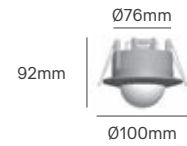

ST42C

Voltage	Detection Angle	IP	Type	Dimming	Mounting Type
220-240V	360°	IP20	Infrared	No	Recessed

Rated Load	Detection Distance	Installation Height	Installation	Size	Cut-out	SKU
2000W	20m	2.2-6m	False Ceiling	Ø100x92x56.2mm	Ø76mm	ILAR-02451