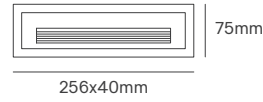

Voltage	Body Material	Beam Angle	IP	Mounting Type
85-265V	Die-cast Aluminum	90°	IP65	Recessed

Power	Colour Temperature (CCT)	Total Luminous Flux (±5%)	Cut-out	Housing Colour	SKU
6W	3000K	480lm	250x70mm	Grey	ILAR-02203