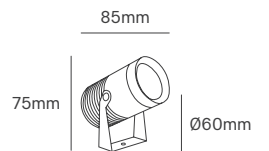

AGAVE SMD

Voltage	Body Material	Beam Angle	IP	Mounting Type
220-240V	Aluminium	120°	IP66	Bracket/Spike
Power	Colour Temperature (CCT)	Total Luminous Flux (±5%)	Housing Colour	SKU
3W	4000K	240lm	Black	ILAR-00359

SIG

Voltage	Body Material	IP	Mounting Type
100-240V	Die-casting Aluminium	IP54	Bracket
Power	Type of Bulb	Housing Colour	SKU
MAX 35W	1x GU10	Grey	ILAR-01165

*Lamps not included.

VALL II

Voltage	Body Material	IP	Mounting Type		
100-265V	Aluminium	IP67	Bracket		
Power	Colour Temperature (CCT)	Total Luminous Flux (±5%)	Housing Colour	Beam Angle	SKU
3W	3000K	190lm	Grey Green RAL 6003 Corten	15°	ILAR-03731 ILAR-03732 ILAR-03733
8W	3000K	640lm	Grey Green RAL 6003 Corten	36°	ILAR-03540 ILAR-03541 ILAR-03542

Options (Not included)

VALL

Voltage	Body Material	Beam Angle	IP	Mounting Type
100-265V	Aluminium	25°	IP67	Bracket
Power	Colour Temperature (CCT)	Total Luminous Flux (±5%)	Housing Colour	SKU
15W	3000K	1200lm	Grey Corten Green RAL 6003	ILAR-00862 ILAR-03549 ILAR-03550

Options (Not included)