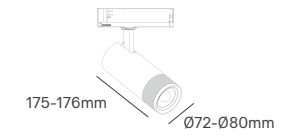

PRADO PRO

Voltage	Body Material	Beam Angle	IP	Mounting Type
220-240V	Aluminium	36°	IP20	Tracklight

Power	Colour Temperature (CCT)	Total Luminous Flux (±5%)	Housing Colour	SKU
20W	3CCT 3000K-4000K-6000K	1900lm	Black White	ILAR-02870 ILAR-02871
30W		3150lm	Black White	ILAR-02872 ILAR-02873

Options (Not included)

Ring+Honeycomb Black - 20W ILAR-02874	Ring+Honeycomb White - 20W ILAR-02875	Ring+Honeycomb Black - 30W ILAR-02876	Ring+Honeycomb White - 30W ILAR-02877

PRADO ZOOM

Voltage	Body Material	Beam Angle	IP	Mounting Type
220-240V	Aluminium	20°-60°	IP20	Tracklight

Power	Colour Temperature (CCT)	Total Luminous Flux (±5%)	Housing Colour	SKU
20W	3CCT 3000K-4000K-6000K	1900lm	Black White	ILAR-02833 ILAR-02832
30W		3150lm	Black White	ILAR-02839 ILAR-02840

Options (Not included)

Ring+Honeycomb Black - 20W ILAR-02835	Ring+Honeycomb White - 20W ILAR-02834	Ring+Honeycomb Black - 30W ILAR-02842	Ring+Honeycomb White - 30W ILAR-02841