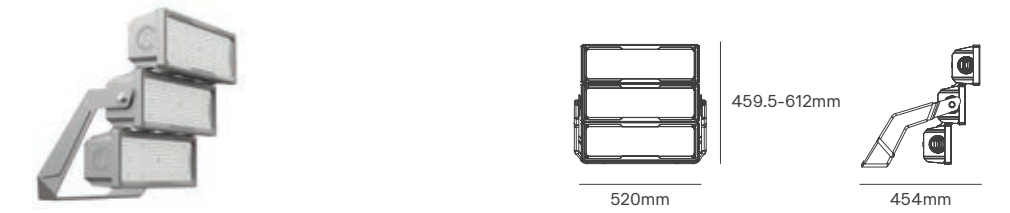

TECH II DIMÁVEL

Voltage	Body Material	Dimmable	IP	Mounting Type
220-240V	Aluminium	0-10V	IP66	Bracket Mounting

Power	Colour Temperature (CCT)	Total Luminous Flux (±5%)	Beam Angle	Housing Colour	SKU
250W	5000K	33750-40000lm	15°	Grey	ILAR-03053
			30°		ILAR-02981
			45°		ILAR-03054
			60°		ILAR-03055
			Asy		ILAR-03056
500W	5000K	67500-80000lm	15°		ILAR-03057
			30°		ILAR-02982
			45°		ILAR-03058
			60°		ILAR-03059
			Asy		ILAR-03060
750W	5000K	101250-120000lm	15°		ILAR-02007
			30°		ILAR-02005
			45°		ILAR-03061
			60°		ILAR-02006
			Asy		ILAR-02008
1000W	5000K	135000-160000lm	15°		ILAR-02003
			30°		ILAR-01959
			45°		ILAR-03062
			60°		ILAR-02002
			Asy		ILAR-02004