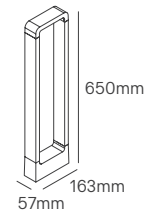

SLOT

Voltage	Body Material	Beam Angle	IP	Mounting Type
220-240V	Aluminium	230°	IP65	Surface
Power	Colour Temperature (CCT)	Total Luminous Flux (±5%)	Housing Colour	SKU
7W	3000K	370lm	Black	ILAR-02081