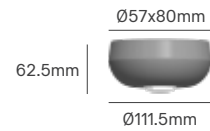

LONG RANGE

Voltage	Detection Angle	IP	Type	Dimming	Mounting Type
220-240V	360°	IP44	Infrared	No	Surface/Recessed

Rated Load	Detection Distance	Installation Height	Installation	Size	Cut-out	SKU
2000W	8m	4-12m	False Ceiling	Ø111.5x62.5mm	Ø57x80mm	ILAR-03576