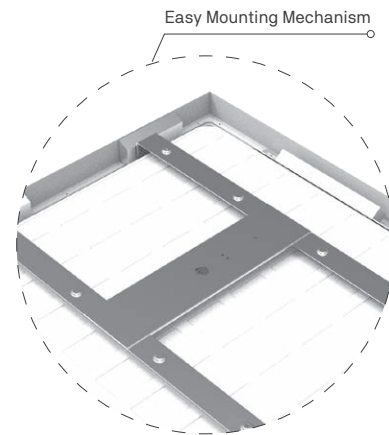

EDGELIT

LED PANEL

600X600	PRO	40W	100LM/W
	HIGH LUMEN PRO	40W	130LM/W

600X300	PRO	22W	110LM/W

1200X300	PRO	40W	100LM/W

1500X300	PRO	40W	120LM/W

1200X600	PRO	60W	150LM/W

ALL LIGHTING SOLUTIONS