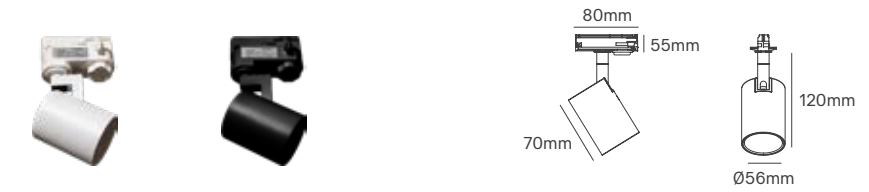

NATAN GU10

Voltage	Body Material	IP	Mounting Type
110-220V	Aluminium	IP20	Tracklight

Power	Type of Bulb	Housing Colour	SKU
Max. 7W	1x GU10	White RAL 9016	ILAR-00884
		Black RAL 9005	ILAR-00950

*Lamps Not Included