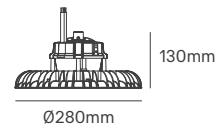

MASTER II 3CCT