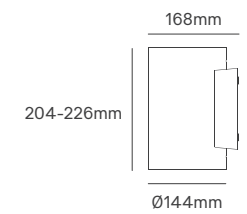

CLIF

Voltage	Body Material	Beam Angle	IP	Mounting Type
220-240V	Die-casting aluminium	80°	IP65	Wall Surface

Power	Colour Temperature (CCT)	Total Luminous Flux (±5%)	Housing Colour	SKU
20W	3000K	1950lm	Grey	ILAR-03716
2x 20W	3000K	3800lm	Grey	ILAR-03717