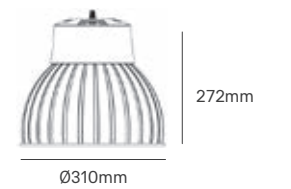

SENA

Voltage	Body Material	Beam Angle	IP	Mounting Type
220-240V	Die-cast Aluminum and PC Reflector	75°	IP40	Suspended

Power	Colour Temperature (CCT)	Total Luminous Flux (±5%)	Housing Colour	SKU
Switch 60W-35W-25W	3CCT 3000K-4000K-5000K	7800/4550/3250lm	White	ILAR-02128