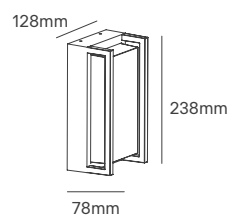

FISHER

Voltage	Body Material	Beam Angle	IP	Mounting Type
220-240V	Die-Casting Aluminium	90°	IP54	Surface

Power	Colour Temperature (CCT)	Total Luminous Flux (±5%)	Housing Colour	SKU
10W	3000K	900lm	Grey White	ILAR-00959 ILAR-00960