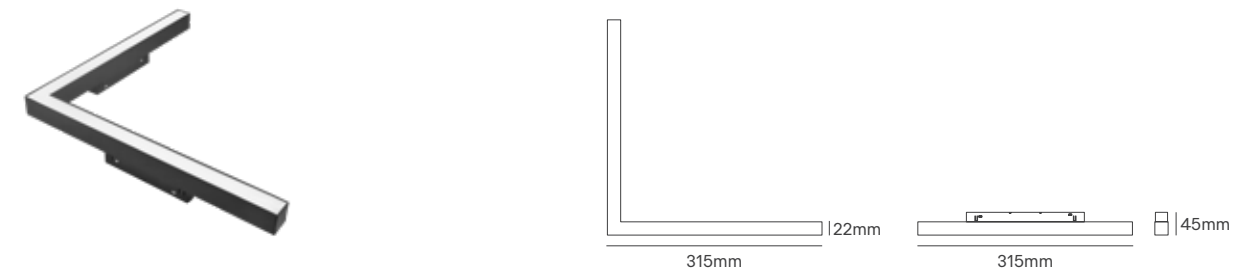

CORNER OPAL

Voltage	Body Material	Beam Angle	IP	Mounting Type
48V	Aluminium	120°	IP20	Tracklight 48V

Power	Colour Temperature (CCT)	Total Luminous Flux (±5%)	Size	Housing Colour	SKU
20W	2700K	1200lm	L315xW315	Black	ILAR-03410
	4000K			Black	ILAR-03411