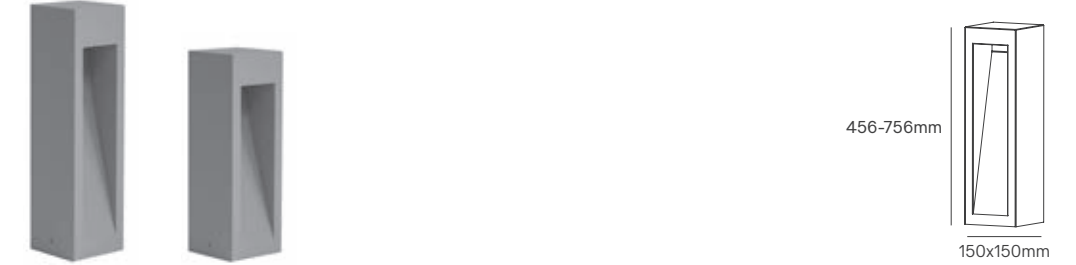

CIMA SLOT

Voltage	Body Material	Beam Angle	IP	Mounting Type
220-240V	Concrete+Stainless Steel+Aluminum	120°	IP65	Surface

Power	Colour Temperature (CCT)	Total Luminous Flux (±5%)	Size	Housing Colour	SKU
13W	3CCT 2700K-	750lm-840lm	400x270x110mm	Cement Grey	ILAR-03663
	3300K-4000K		700x270x110mm	Cement Grey	ILAR-03664

CIMA NERO

Voltage	Body Material	Beam Angle	IP	Mounting Type
220-240V	Concrete+Stainless Steel+Aluminum	60°	IP65	Surface

Power	Colour Temperature (CCT)	Total Luminous Flux (±5%)	Size	Housing Colour	SKU
9W	2700K	540lm	150x150x456mm	Cement Grey	ILAR-03665
			150x150x756mm	Cement Grey	ILAR-03666

CIMA CALY

Voltage	Body Material	Beam Angle	IP	Mounting Type
220-240V	Concrete+Stainless steel+Aluminum	90°	IP65	Surface

Power	Colour Temperature (CCT)	Total Luminous Flux (±5%)	Size	Housing Colour	SKU
8W	3CCT 2700K-	430lm-465lm	Ø160x190mm	Cement Grey	ILAR-03667
			Ø160x350mm		ILAR-03668