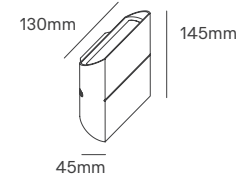

LINCE

Voltage	Body Material	Beam Angle	IP	Mounting Type
220-240V	Aluminum	120°	IP65	Surface
Power	Colour Temperature (CCT)	Total Luminous Flux (±5%)	Housing Colour	SKU
14W	3000K	1290lm	Black	ILAR-02079

TAKO

Voltage	Body Material	Beam Angle	IP	Mounting Type
220-240V	Die-Casting Aluminium	104°	IP54	Surface
Power	Colour Temperature (CCT)	Total Luminous Flux (±5%)	Housing Colour	SKU
2x 5W	3000K	600lm	Black White	ILAR-00963 ILAR-00964

LOG

Voltage	Body Material	Beam Angle	IP	Mounting Type
220-240V	Aluminum	120°	IP65	Surface
Power	Colour Temperature (CCT)	Total Luminous Flux (±5%)	Housing Colour	SKU
18W	3000K	1840lm	Black	ILAR-02080

LYRA

Voltage	Body Material	Beam Angle	IP	Mounting Type
220-240V	Aluminum	15°-120°	IP65	Wall Surface
Power	Colour Temperature (CCT)	Total Luminous Flux (±5%)	Housing Colour	SKU
10W	2700K	750lm	White Black	ILAR-00769 ILAR-00860
10W	4000K	900lm	White Black	ILAR-00861 ILAR-00770