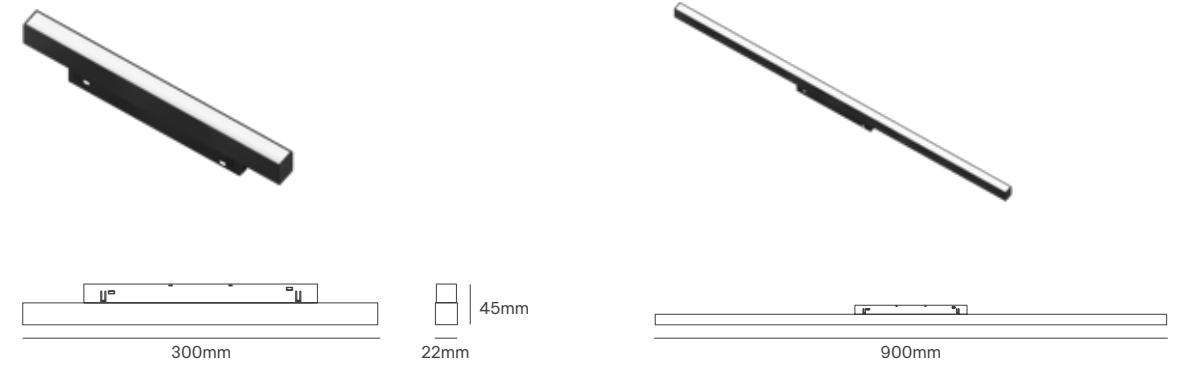

LINEAR OPAL

Voltage	Body Material	Beam Angle	IP	Mounting Type
48V	Aluminium	120°	IP20	Tracklight 48V

Power	Colour Temperature (CCT)	Total Luminous Flux (±5%)	Size	Housing Colour	SKU
10W	2700K	500lm	L300	Black	ILAR-03406
	4000K			Black	ILAR-03407
30W	2700K	2100lm	L900	Black	ILAR-03408
	4000K			Black	ILAR-03409