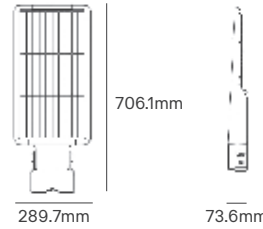

LEAN SOLAR

Body Material	Beam Angle	IP	Mounting Type
ABS+PC, Aluminum, Anti-UV	140x70° - TPIII	IP65	Surface

Power	Colour Temperature (CCT)	Total Luminous Flux (±5%)	Housing Colour	Charging Time	SKU
15W	4000K	2250lm	Black	8-10hrs strong sunshine to fully charge	ILAR-01801
40W		4800lm			ILAR-01802