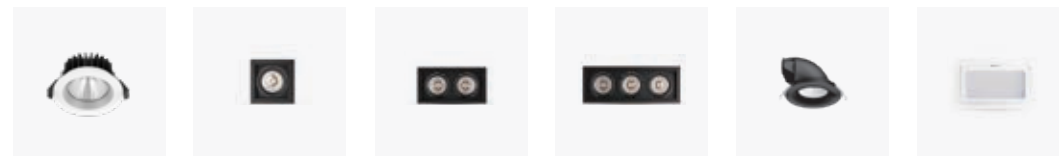

page.43 BRIL   page.44 QUANT ONE   page.44 QUANT DOUBLE   page.44 QUANT TRIPLE   page.45 RITZ   page.45 CHIADO