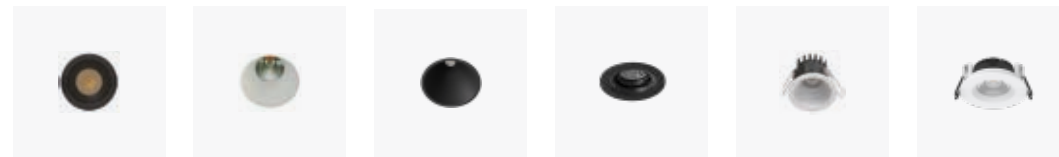

24 - 48 **INTERIOR
RECESSED**

page.26 PETI   page.27 BERG TRIMLESS   page.28 GABI   page.30 BEN   page.31 LUKE   page.32 TORQ