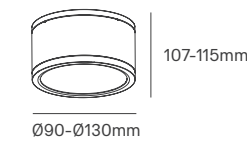

VIGG

Voltage	Body Material	Beam Angle	IP	Mounting Type
200-240V	Aluminium	60°	IP54	Surface Mounted

Power	Colour Temperature (CCT)	Total Luminous Flux (±5%)	Housing Colour	SKU
10W	2700K	1090lm	White RAL 9016	ILAR-00998
			Black RAL 9005	ILAR-00999
10W	4000K	1090lm	White RAL 9016	ILAR-00996
			Black RAL 9005	ILAR-00997

ASH

Voltage	Body Material	Beam Angle	IP	Mounting Type
200-240V	Aluminum Die-Casting	45°	IP65	Surface

Power	Colour Temperature (CCT)	Total Luminous Flux (±5%)	Housing Colour	SKU
6W	3000K	410lm	Grey	ILAR-00808

DESMI

Voltage	Body Material	Beam Angle	IP	Mounting Type
200-240V	Aluminum Die-Casting	60°	IP65	Surface

Power	Colour Temperature (CCT)	Total Luminous Flux (±5%)	Housing Colour	SKU
10W	3CCT	1100lm	White RAL 9016	ILAR-03719
			Black RAL 9005	ILAR-03720
18W	3000K	1900lm	White RAL 9016	ILAR-02095
			Black RAL 9005	ILAR-03718