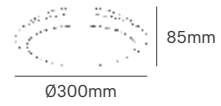

DÁLIA

Voltage	Body Material	Beam Angle	IP	Mounting Type
100-240V	ABS + PC	120°	IP65	Surface

Power	Type of Bulb	Size	Housing Colour	SKU
MAX 35W	2x E27	Ø300x85mm	White	ILAR-00348

*Lamps not included.

MOON

Voltage	Body Material	Beam Angle	IP	IK	Mounting Type
220-240V	ABS + PC	120°	IP66	IK10	Surface

Model	Power	Colour Temperature (CCT)	Total Luminous Flux (±5%)	Housing Colour	SKU
Moon	15W	3CCT 3000K-4000K-5700K	1700lm	White	ILAR-01916
Mars	15W		1700lm	White	ILAR-01918
Half Moon	15W		900lm	Black	ILAR-01917
Half Mars	15W		900lm	Black	ILAR-01919

LARA

Voltage	Body Material	Beam Angle	IP	Mounting Type
220-240V	ABS + PC	120°	IP54	Surface

Power	Colour Temperature (CCT)	Total Luminous Flux (±5%)	Housing Colour	SKU
12W	4000K	840lm	ABS + PC	ILAR-00954

RUMU

Voltage	Body Material	Beam Angle	IP	Mounting Type
220-240V	ABS + PC	120°	IP65	Surface

Power	Colour Temperature (CCT)	Total Luminous Flux (±5%)	Housing Colour	SKU
Switch 9W/12W/16W	4CCT 3000K-4000K-5000K-6000K	2240lm	White	ILAR-02971

Options (Not included)