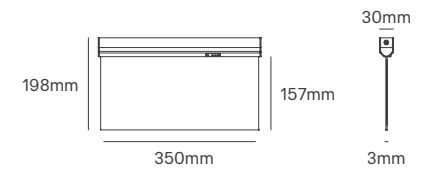

SIGLUX 5-IN-1

Voltage	Body Material	IP	Type
220-240V	PMMA Exit Panel & Polycarbonate	IP20	Maintained/Non Maintained

Model	Power	Total Luminous Flux (±5%)	Battery	Mounting Type	SKU
Siglux	2.5W	100lm	6 Hours 3.6V 500mAh NiCad	Surface	ILEM-00054
Siglux 5-in-1	3W	100lm	3 Hours 3.2V 1.6Ah LiFePO4	Surface/Suspended/ Wall/Recessed	ILEM-00072

Options (Not included)

ACCESSORIES

	Housing Colour	IP	Body Material	SKU
Remote Controller 02TIE01 AL	White	IP20	Aluminium	ILEM-00047
Emergency Kit for LED Panel and Downlights Output: 20-55V	White	IP20	Aluminium	ILEM-00062
Emergency Kit for LED Panel and Downlights Output: 60-300V	White	IP20	Aluminium	ILEM-00063
Emergency Kit for LED Tube 8-25W	White	IP20	Aluminium	ILEM-00027