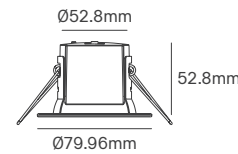

JACK

Voltage	Body Material	Beam Angle	Dimmable	IP	Mounting Type
220-240V	Aluminium	60°	TRIAC	IP65 Front IP40 Back	Recessed

Power	Colour Temperature (CCT)	Total Luminous Flux (±5%)	Housing Colour	SKU
6W	2CCT 3000K-4000K	680lm	Black	ILAR-02419

Mandatory Options (Not included)

Black ILAR-02420	Chrome ILAR-02421	Brushed Steel ILAR-02422	White ILAR-02423	Black ILAR-02424	Chrome ILAR-02425	Brushed Steel ILAR-02426	White ILAR-02427

ROB

Voltage	Body Material	Beam Angle	Dimmable	IP	Mounting Type	Rotable
220-240V	Aluminium	60°	TRIAC	IP65 Front IP40 Back	Recessed	Yes

Power	Colour Temperature (CCT)	Total Luminous Flux (±5%)	Housing Colour	SKU
7W	2CCT 3000K- 4000K	675lm	Black	ILAR-02387

Mandatory Options (Not included)

Brushed Steel ILAR-02388	White ILAR-02389	Black ILAR-02390	Chrome ILAR-02391	Brushed Steel ILAR-02392	White ILAR-02393	Black ILAR-02394	Chrome ILAR-02395

MATT

Voltage	Body Material	Beam Angle	Dimmable	IP	Mounting Type	Rotable
220-240V	Aluminium	360°	TRIAC	IP65 Front IP40 Back	Recessed	Yes

Power	Colour Temperature (CCT)	Total Luminous Flux (±5%)	Housing Colour	SKU
6W	4CCT 2700K-3000K-4000K-6000K	680lm	Black	ILAR-02414

Options (Not included)

Black ILAR-02415	White ILAR-02416	Brushed Steel ILAR-02417	Chrome ILAR-02418