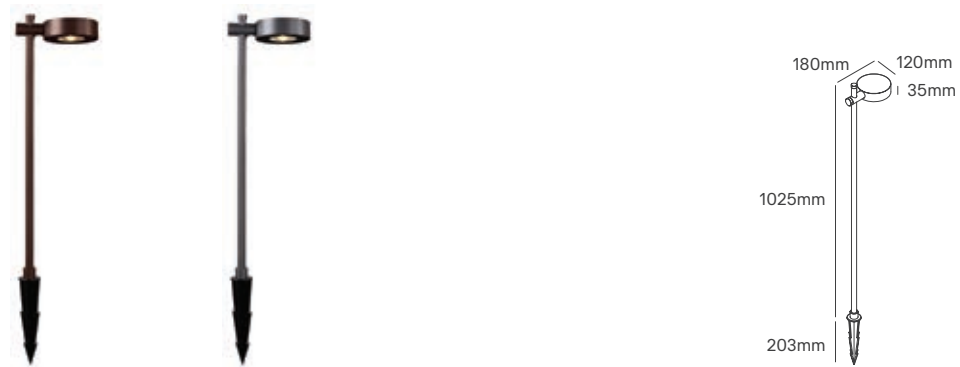

PULSE

Voltage	Body Material	Beam Angle	IP	Mounting Type
220-240V	Aluminium	70°	IP65	Surfaced with Spike/Base

Power	Colour Temperature (CCT)	Total Luminous Flux (±5%)	Housing Colour	SKU
7W	2700K	675lm	Corten	ILAR-02777
	3000K	675lm	Black	ILAR-02078

MARI

Voltage	Body Material	Beam Angle	IP	Mounting Type
220-240V	Aluminium	30°	IP65	Surface / Recessed Inground

Power	Colour Temperature (CCT)	Total Luminous Flux (±5%)	Housing Colour	SKU
6W	2700K	490lm	Dark Grey	ILAR-02773
	2700K	490lm	Corten	ILAR-02774
2x 6W	2700K	980lm	Dark Grey	ILAR-02775
	2700K	980lm	Corten	ILAR-02776