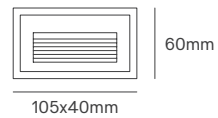

LEIA

Voltage	Body Material	Beam Angle	IP	Mounting Type
85-265V	Die-cast Aluminum	90°	IP65	Recessed

Power	Colour Temperature (CCT)	Total Luminous Flux (±5%)	Cut-out	Housing Colour	SKU
3W	3000K	240lm	99x50x50mm	Grey	ILAR-02204