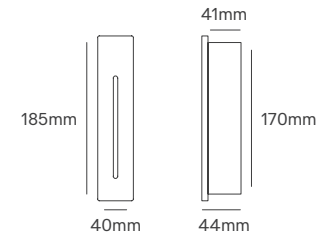

SLIT

Voltage	Body Material	Beam Angle	IP	Mounting Type
85-265V	Aluminum	10°	IP65	Recessed

Power	Colour Temperature (CCT)	Total Luminous Flux (±5%)	Size	Cut-out	Housing Colour	SKU
3W	3CCT 3000K-4000K-6000K	240lm	185x40x44mm	170x33x41mm	White Black Grey	ILAR-02194 ILAR-02195 ILAR-02196
3W	3CCT 2700K-3000K-4000K	240lm	185x40x44mm	170x33x41mm	White Black Grey	ILAR-02861 ILAR-02859 ILAR-02860