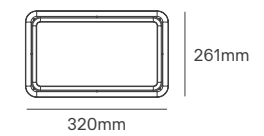

ATEX FLOODTOP

Options (Not included)

Voltage	Body Material	Beam Angle	Zone	IP	Dimmable	Mounting Type
200-250V	Die Cast Aluminium	90°	1/21/22	IP66	0-10V	Surface

Power	Colour Temperature (CCT)	Total Luminous Flux (±5%)	Size	Housing Colour	SKU
80W	5000K	11200lm	320x261x240mm	Grey	ILAR-02368
150W	4000K	21000lm			ILAR-02641
150W	5000K	21000lm			ILAR-02014
200W	5000K	28000lm			ILAR-02208