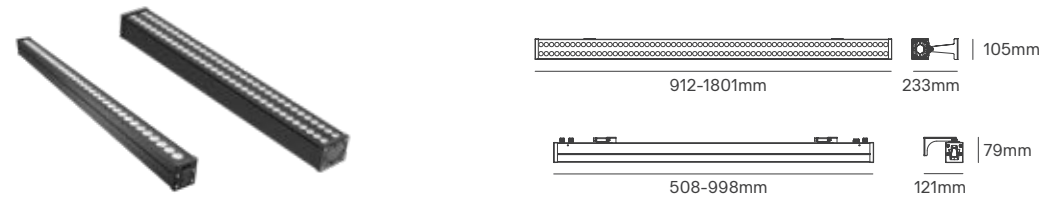

ARC COLOSSUS

Voltage	Body Material	Beam Angle	IP	Dimmable	Mounting Type
220-240V	Die Cast Aluminium	Multiple	IP66	DALI/DMX	Bracket

Power	Colour Temperature (CCT)	Total Luminous Flux (±5%)	Housing Colour	SKU
100W-300W Configurable	2200K/3000K/4000K/ 5000K/RGB/RGBW	30000lm max.	Grey	On-request

ARC LINE

Voltage	Body Material	Beam Angle	IP	Dimmable	Mounting Type
220-240V	Die Cast Aluminium	Multiple	IP66	DALI/DMX	Bracket/Ceiling/Suspended

Power	Colour Temperature (CCT)	Total Luminous Flux (±5%)	Housing Colour	SKU
18W-36W Configurable	2200K/3000K/4000K/ 5000K/RGB/RGBW	3240lm Max.	Black	On-request
65W-130W Configurable	2200K/3000K/4000K/ 5000K/RGB/RGBW	11700lm Max.	Black	On-request

ARC LINE RECESSED

Voltage	Body Material	Beam Angle	IP	Dimmable	Mounting Type
220-240V 24V	Die Cast Aluminium	Multiple	IP67	DALI/DMX	Recessed

Power	Colour Temperature (CCT)	Total Luminous Flux (±5%)	Size	Housing Colour	SKU
10W-20W Configurable	2200K/3000K/4000K/ 5000K/RGB/RGBW	2000lm Max.	325x132x102mm	Silver	On-request
20W-40W Configurable		4000lm Max.	560x132x102mm		
40W-80W Configurable		8000lm Max.	1060x132x102mm		

PILENE

Voltage	Body Material	Beam Angle	IP	Dimmable	Mounting Type
48V	Die Cast Aluminium	120°	IP66	DMX	Surface

Power	Colour Temperature (CCT)	Total Luminous Flux (±5%)	Housing Colour	SKU
3W-12W Configurable	2200K/2700K/3000K/ 4000K/5000K/ RGB/RGBW	1200lm max.	Silver	On-request