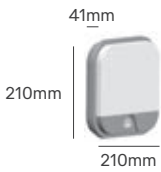

Voltage	Detection Angle	IP	Type	Dimming	Mounting Type
220-240V	140°	IP65	Infrared	No	Surface Wall

Power	Color Temperature (CCT)	Total Luminous Flux (±5%)	Detection Distance	Installation Height	Size	SKU
20W	4000K	1900lm	9m	1.8-2.5m	210x210x41mm	ILAR-02126