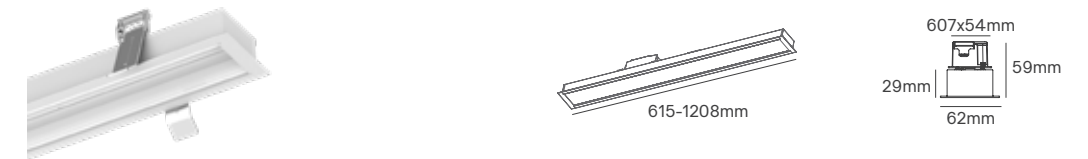

SCHOOL WALL WASH