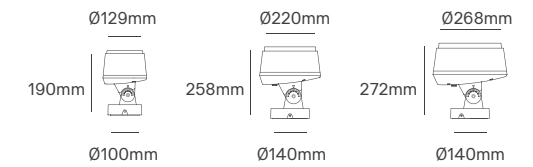

ARC COMBI

Voltage	Body Material	Beam Angle	IP	Dimmable	Mounting Type
220-240V	Die Cast Aluminium	Multiple	IP66	DALI/0-10V/DMX	Surface

Power	Colour Temperature (CCT)	Total Luminous Flux (±5%)	Housing Colour	SKU
10W-75W Configurable	2200K/3000K/4000K/ 5000K/RGB/RGBW	8625lm Max.	Black	On-request