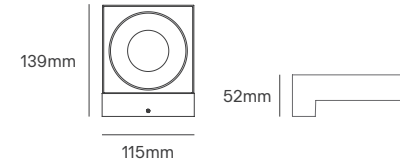

STUDE

Voltage	Body Material	Beam Angle	IP	Mounting Type
100-240V	Die-Cast Aluminum	180°	IP65	Surface

Power	Colour Temperature (CCT)	Total Luminous Flux (±5%)	Housing Colour	SKU
8W	3000K	600-670lm	Grey RAL 7016	ILAR-01109