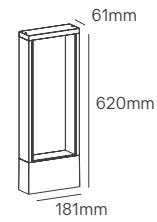

KANE

Voltage	Body Material	Beam Angle	IP	Mounting Type
100-240V	Aluminium	120°	IP65	Surface
Power	Colour Temperature (CCT)	Total Luminous Flux (±5%)	Housing Colour	SKU
10W	2CCT 3000K-4000K	650lm	Grey RAL 7016	ILAR-01683