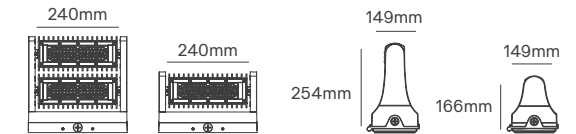

SIRIUS

Body Material	Beam Angle	IP	Mounting Type
Aluminium	110°	IP65	Surface

Power	Colour Temperature (CCT)	Total Luminous Flux (±5%)	Housing Colour	SKU
40W	4000K	5400lm	Black	ILAR-00709
	5000K	5400lm		ILAR-00514
80W	4000K	10800lm	Black	ILAR-00851
	5000K	10800lm		ILAR-00515
	3CCT 3000K-4000K-5000K	10800lm		ILAR-01935

DOB ECO

Voltage	Body Material	Beam Angle	IP	Mounting Type
220-240V	Aluminum Alloy	120°	IP65	Suspended

Power	Colour Temperature (CCT)	Total Luminous Flux (±5%)	Housing Colour	SKU
150W	5000K	18000lm	Black	ILAR-01046
200W		24000lm		ILAR-01644