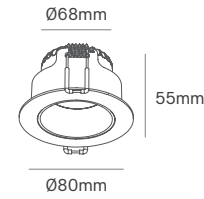

TORQ

Voltage	Body Material	Beam Angle	UGR	IP	Dimmable	Mounting Type
220-240V	Aluminium	60°	<22	IP65 Front IP40 Back	Triac	Recessed

Model	Power	Colour Temperature (CCT)	Total Luminous Flux (±5%)	Size	Cut-out	Housing Colour	SKU
Fixed	8W	3CCT 2700K-	700lm	Ø80x40mm	Ø68mm	White RAL 9016	ILAR-03677
Rotable	8W	3000K-4000K	700lm	Ø80x40mm	Ø68mm	White RAL 9016	ILAR-03676
Deep	8W		700lm	Ø80x55mm	Ø68mm	White RAL 9016	ILAR-03678

MODULE EYE ZOOM

Voltage	Body Material	Beam Angle	IP	Mounting Type
220-240V	Aluminium	18°-26°-36°-50°	IP20	Recessed

Power	Colour Temperature (CCT)	Total Luminous Flux (±5%)	Housing Colour	SKU
Switch 4W-6W-8W	3CCT 2700K-3000K-4000K	750lm	White	ILAR-02964
Switch 7W-9W-11W	3CCT 2700K-3000K-4000K	900lm	White	ILAR-02837

*Compatible with all GU10 Fitting

Options (Not included)