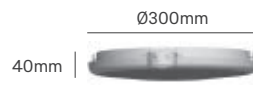

PLAFON WITH SENSOR

Voltage	Detection Angle	IP	Type	Dimming	Mounting Type
220-240V	120°/360°	IP65	Infrared	No	Surface

Power	Color Temperature (CCT)	Total Luminous Flux (±5%)	Detection Distance	Installation Height	Size	SKU
20W	3000K 4000K	2500lm	8m	2-4m	Ø300x40mm	ILAR-01668 ILAR-01062