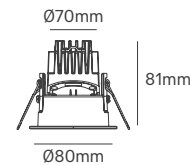

SIZE

Voltage	Body Material	Beam Angle	IP	Dimmable	Mounting Type
220-240V	Aluminium	38°-60°	IP54 Front IP40 Back	Triac	Recessed

Power	Colour Temperature (CCT)	Total Luminous Flux (±5%)	Size	Cut-out	Beam Angle	Housing Colour	SKU
5W	3CCT 2700K-3200K-4000K	400lm	Ø65x73mm	Ø55mm	38°	White	ILAR-03699
		300lm			38°	Black	ILAR-03709
10W	3CCT 2700K-3200K-4000K	830lm	Ø83x69mm	Ø75mm	38°	White	ILAR-03722
		757lm			38°	Black	ILAR-03725
		779lm			60°	White	ILAR-03700
		700lm			60°	Black	ILAR-03710
15W	3CCT 2700K-3200K-4000K	1092lm	Ø105x88mm	Ø90mm	38°	White	ILAR-03723
		980lm			38°	Black	ILAR-03726
		1735lm			60°	White	ILAR-03701
		978lm			60°	Black	ILAR-03711
30W	3CCT 2700K-3200K-4000K	2532lm	Ø159x118mm	Ø145mm	38°	White	ILAR-03724
		2091lm			38°	Black	ILAR-03727
		2520lm			60°	White	ILAR-03702
		2283lm			60°	Black	ILAR-03712

BEN

Base
ILAR-02396

Lenses
15° - ILAR-02637
24° - ILAR-02397
36° - ILAR-02398
60° - ILAR-02399

White
ILAR-02400
Black
ILAR-02401

Trimless - White
ILAR-02714

Honeycomb/Black
ILAR-02404

KIT IP65
ILAR-02638
(Not rotatable
after installation)