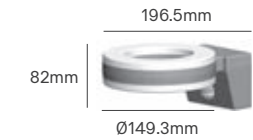

Voltage	Detection Angle	IP	Type	Dimming	Mounting Type
220-240V	140°	IP65	Infrared	No	Surface Wall

Power	Color Temperature (CCT)	Total Luminous Flux (±5%)	Detection Distance	Installation Height	Size	SKU
20W	4000K	1700lm	9m	1.8-2.5m	Ø149.3x196.5x82mm	ILAR-01060