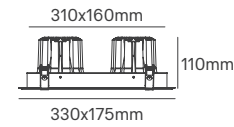

QUANT

Voltage	Body Material	Beam Angle	IP	Mounting Type	Rotable
220-240V	Aluminium	36°	IP20	Recessed	Yes / 360°

Model	Power	Colour Temperature (CCT)	Total Luminous Flux (±5%)	Housing Colour	SKU
ONE	30W	3CCT 3000K-4000K-5000K	3000lm	White Black	ILAR-02750 ILAR-02751
DOUBLE	60W	3CCT 3000K-4000K-5000K	6200lm	White Black	ILAR-02748 ILAR-02749
TRIPLE	90W	3CCT 3000K-4000K-5000K	9270lm	White Black	ILAR-02752 ILAR-02753

RITZ

Voltage	Body Material	Beam Angle	IP	Mounting Type	Rotable
220-240V	Aluminium	36°	IP20	Recessed	Yes

Power	Colour Temperature (CCT)	Total Luminous Flux (±5%)	Housing Colour	SKU
35W	3CCT 3000K-4000K-5000K	2812lm	White Black	ILAR-03034 ILAR-03035

CHIADO

Voltage	Body Material	Beam Angle	IP	Mounting Type	Rotable
220-240V	Aluminium	100°	IP65 Front IP20 Back	Recessed	Yes

Power	Colour Temperature (CCT)	Total Luminous Flux (±5%)	Size	Cut-out	Housing Colour	SKU
32W	3CCT 3000K-4000K-5700K	3085lm	235x145x116.5mm	220x123mm	White	ILAR-02597

JAZ

Voltage	Body Material	Beam Angle	IP	Mounting Type
100-277V	Aluminum+PC	90°	IP54 Front IP20 Back	Recessed

Power	Colour Temperature (CCT)	Total Luminous Flux (±5%)	Size	Cut-out	Housing Colour	SKU
18W	4000K	2350lm	Ø190x37mm 190x190x40mm	Ø160mm Ø160mm	White RAL 9016	ILAR-00690 ILAR-00684
25W	4000K	3650lm	Ø228x37mm 228x228x40mm	Ø200mm Ø200mm		ILAR-00693 ILAR-00687