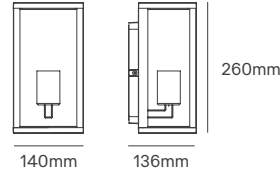

ARI

Voltage	Body Material	IP	Mounting Type
100-240V	Aluminium/Glass	IP65	Surface

Power	Type Of Bulb	Size	Housing Colour	SKU
MAX 25W	1x E27	140x260x136mm	Grey	ILAR-00882

*Lamps not included.