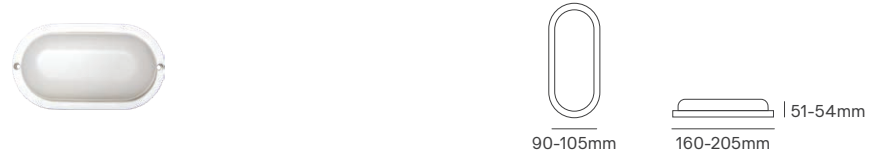

NORA

Voltage	Body Material	IP	Mounting Type
100-240V	ABS + PC	IP54	Surface

Power	Type Of Bulb	Size	Housing Colour	SKU
MAX 60W	1x E27	223x170x243mm	White Black	ILAR-00978 ILAR-00979

*Lamps not included.

PHIL