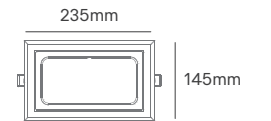

CHIADO

Voltage	Body Material	Beam Angle	IP	Mounting Type	Rotable
220-240V	Aluminium	100°	IP65 Front IP20 Back	Recessed	Yes

Power	Colour Temperature (CCT)	Total Luminous Flux (±5%)	Size	Cut-out	Housing Colour	SKU
32W	3CCT 3000K-4000K-5700K	3085lm	235x145x116.5mm	220x123mm	White	ILAR-02597