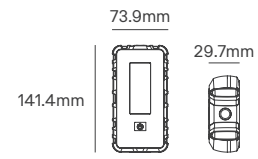

188—191

WORKLIGHT

CONSTRUCTION LIGHTING

ALL LIGHTING SOLUTIONS

POCKET PROJECTOR

Voltage	Body Material	Beam Angle	IP	Mounting Type
24V	Polycarbonate	120°	IP54	Surface

Power	Colour Temperature (CCT)	Total Luminous Flux (±5%)	Working Time	Housing Colour	SKU
10W	6500K	800lm	1.5h - 100% (800lm) 3H - 50% (400lm) 8H - 10% (80lm Top Light)	Green/Black	ILAR-02856