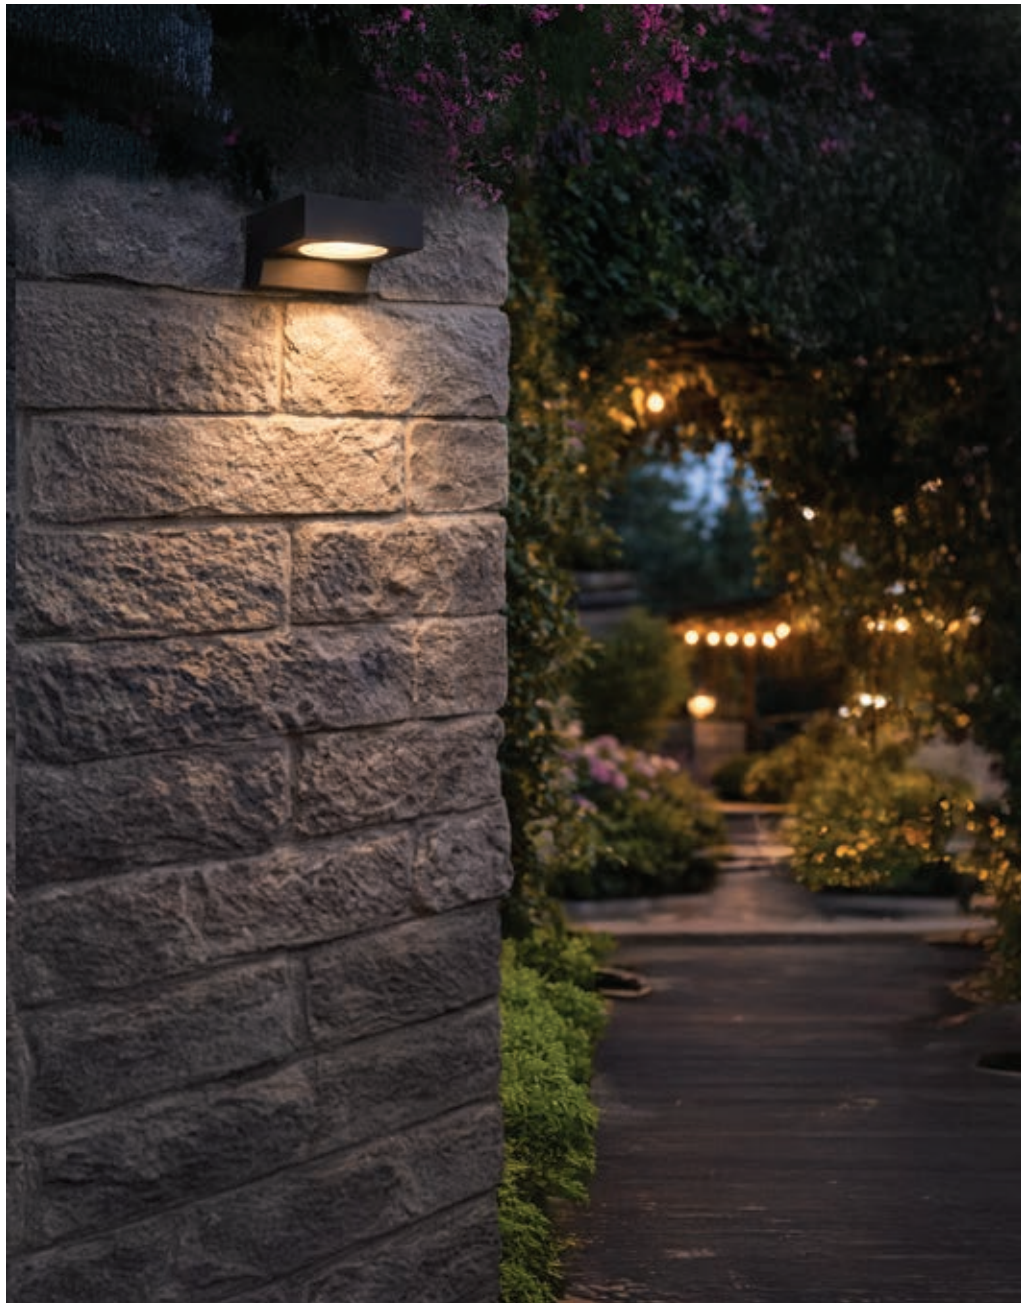

STUDE

Voltage	Body Material	Beam Angle	IP	Mounting Type
100-240V	Die-Cast Aluminum	180°	IP65	Surface

Power	Colour Temperature (CCT)	Total Luminous Flux (±5%)	Housing Colour	SKU
8W	3000K	600-670lm	Grey RAL 7016	ILAR-01109

ARLO

Voltage	Body Material	Beam Angle	IP	Mounting Type
220-240V	ABS + PC	120°	IP65	Surface

Power	Colour Temperature (CCT)	Total Luminous Flux (±5%)	Housing Colour	SKU
21W	3CCT 3000K-4000K-6500K	1300lm	White Grey	ILAR-02576 ILAR-02575

ST53KH LUMINAIRE

Voltage	Body Material	Beam Angle	IP	Mounting Type
220-240V	ABS + PC	120°	IP65	Surface

Power	Colour Temperature (CCT)	Total Luminous Flux (±5%)	Housing Colour	SKU
Switch 12W/15W/20W	4000K	1200-1500-2000lm	White	ILAR-02764

NORA

Voltage	Body Material	IP	Mounting Type
100-240V	ABS + PC	IP54	Surface

Power	Type Of Bulb	Size	Housing Colour	SKU
MAX 60W	1x E27	223x170x243mm	White Black	ILAR-00978 ILAR-00979

*Lamps not included.