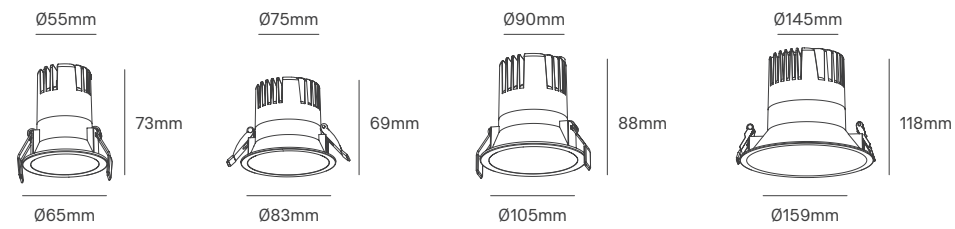

BERG TRIMLESS

Voltage	Body Material	Beam Angle	IP	Mounting Type
200-240V	Aluminium	24°	IP20	Trimless Recessed

Power	Colour Temperature (CCT)	Total Luminous Flux (±5%)	Housing Colour	SKU
5W	2700K	425lm	White RAL 9016	ILAR-00172
9W	2700K	765lm	White RAL 9016	ILAR-00173

SIZE

Voltage	Body Material	Beam Angle	IP	Dimmable	Mounting Type
220-240V	Aluminium	38°-60°	IP54 Front IP40 Back	Triac	Recessed

Power	Colour Temperature (CCT)	Total Luminous Flux (±5%)	Size	Cut-out	Beam Angle	Housing Colour	SKU
5W	3CCT 2700K-3200K-4000K	400lm	Ø65x73mm	Ø55mm	38°	White	ILAR-03699
		300lm			38°	Black	ILAR-03709
10W	3CCT 2700K-3200K-4000K	830lm	Ø83x69mm	Ø75mm	38°	White	ILAR-03722
		757lm			38°	Black	ILAR-03725
		779lm			60°	White	ILAR-03700
		700lm			60°	Black	ILAR-03710
15W	3CCT 2700K-3200K-4000K	1092lm	Ø105x88mm	Ø90mm	38°	White	ILAR-03723
		980lm			38°	Black	ILAR-03726
		1735lm			60°	White	ILAR-03701
		978lm			60°	Black	ILAR-03711
30W	3CCT 2700K-3200K-4000K	2532lm	Ø159x118mm	Ø145mm	38°	White	ILAR-03724
		2091lm			38°	Black	ILAR-03727
		2520lm			60°	White	ILAR-03702
		2283lm			60°	Black	ILAR-03712