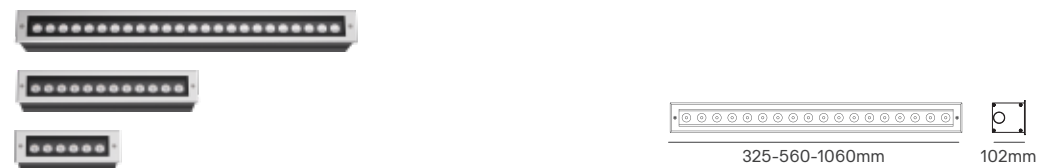

ARC LINE RECESSED