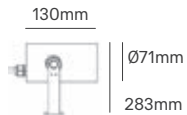

GARDEN LIGHT FUTC11

Voltage	Body Material	Beam Angle	IP	Mounting Type
100-240V	Aluminium	60°	IP66	Bracket/Spike

Power	Colour Temperature (CCT)	Total Luminous Flux (±5%)	Housing Colour	SKU
12W	RGB-CCT	1100lm	Black	ILAR-01870