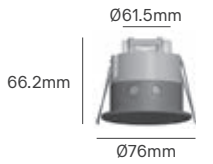

ST753

Voltage	Detection Angle	IP	Type	Type	Dimming	Mounting Type
110-240V	360°	IP65	Microwave/Presence	Microwave	No	Recessed

Rated Load	Detection Distance	Installation Height	Installation	Size	Cut-out	Colour	SKU
2000W	6m	2-4m	False Ceiling	Ø76x66.2mm 76x76x66.2mm	Ø63-66mm	White White	ILAR-02159 ILAR-02795