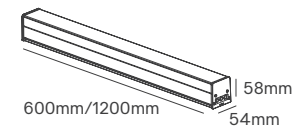

LINEAR MODULAR LIGHT