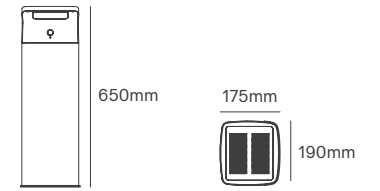

MOSS

Solar Panel	Body Material	Beam Angle	IP	Mounting Type
5V/6.5W Monocrystalline	6033 Aluminium PC	360°	IP65	Surface

Power	Colour Temperature (CCT)	Total Luminous Flux (±5%)	Housing Colour	SKU
3.5W	5000K	300lm	Black	ILAR-00430

PLUTO

Solar Panel	Body Material	Beam Angle	IP	Mounting Type
Monocrystalline Silicon	Aluminium	Assymetrical	IP66	Surface

Power	Colour Temperature (CCT)	Total Luminous Flux (±5%)	Housing Colour	SKU
2.5W	3000K	130lm	Grey Corten	ILAR-03596 ILAR-03594