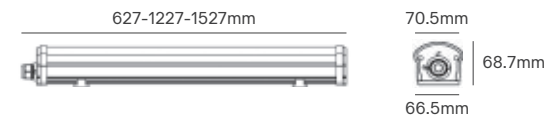

INTEL TRI-PROOF

Voltage	Body Material	Beam Angle	IP	Mounting Type
220-240V	PC+Aluminium inside	120°	IP66	Surface Mounted

Power	Colour Temperature (CCT)	Total Luminous Flux (±5%)	Size	Housing Colour	SKU
15W	4000K	2250lm	600x66.5x70.5mm	White	ILAR-02437
15W	3CCT 3000K-4000K-5000K	2250lm	600x66.5x70.5mm		ILAR-03658
30W	4000K	4500lm	1200x66.5x70.5mm		ILAR-02439
30W	3CCT 3000K-4000K-5000K	4500lm	1200x66.5x70.5mm		ILAR-03657
43W	4000K	6450lm	1500x66.5x70.5mm		ILAR-02441
50W	4000K	8500lm	1500x66.5x70.5mm		ILAR-02443
15W	5000K	2250lm	600x66.5x70.5mm		ILAR-01146
30W	5000K	4500lm	1200x66.5x70.5mm		ILAR-00957
43W	5000K	6450lm	1500x66.5x70.5mm		ILAR-00958
50W	5000K	8500lm	1500x66.5x70.5mm		ILAR-01590

Options (Not included)

Microwave Sensor
White
ILAR-02445

PIR Sensor
White
ILAR-02446

Emergency Kit
White
ILAR-02447