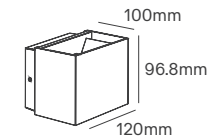

LINCE

Voltage	Body Material	Beam Angle	IP	Mounting Type
220-240V	Aluminum	120°	IP65	Surface
Power	Colour Temperature (CCT)	Total Luminous Flux (±5%)	Housing Colour	SKU
14W	3000K	1290lm	Black	ILAR-02079

TAKO

Voltage	Body Material	Beam Angle	IP	Mounting Type
220-240V	Die-Casting Aluminium	104°	IP54	Surface
Power	Colour Temperature (CCT)	Total Luminous Flux (±5%)	Housing Colour	SKU
2x 5W	3000K	600lm	Black White	ILAR-00963 ILAR-00964

LOG

Voltage	Body Material	Beam Angle	IP	Mounting Type
220-240V	Aluminum	120°	IP65	Surface
Power	Colour Temperature (CCT)	Total Luminous Flux (±5%)	Housing Colour	SKU
18W	3000K	1840lm	Black	ILAR-02080

LYRA

Voltage	Body Material	Beam Angle	IP	Mounting Type
220-240V	Aluminum	15°-120°	IP65	Wall Surface
Power	Colour Temperature (CCT)	Total Luminous Flux (±5%)	Housing Colour	SKU
10W	2700K	750lm	White Black	ILAR-00769 ILAR-00860
10W	4000K	900lm	White Black	ILAR-00861 ILAR-00770