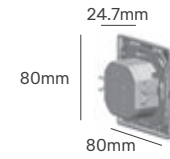

ST02

Voltage	Detection Angle	IP	Type	Dimming	Mounting Type
220-240V	160°	IP20	Infrared	No	Recessed

Rated Load	Detection Distance	Installation Height	Installation	Size	Cut-out	SKU
500W	4-9m	1-1.8m	Wall	80x80x24.7mm	48.5x48.5mm	ILAR-00118