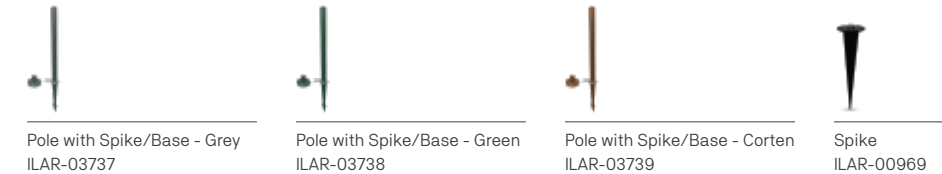

Options (Not included)