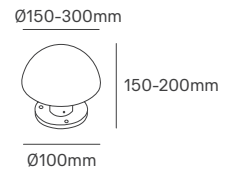

LUPO

Voltage	Body Material	Beam Angle	IP	Mounting Type
220-240V	Aluminium	360°	IP65	Surface

Power	Colour Temperature (CCT)	Total Luminous Flux (±5%)	Size	Housing Colour	SKU
8.5W	3000K	680lm	150x150mm	Matt Black	ILAR-02231
11W	3000K	880lm	200x200mm	Matt Black	ILAR-02230
15W	3000K	1325lm	300x300mm	Matt Black	ILAR-02229