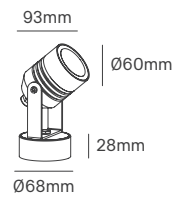

AGAVE SMD

Voltage	Body Material	Beam Angle	IP	Mounting Type
220-240V	Aluminium	120°	IP66	Bracket/Spike
Power	Colour Temperature (CCT)	Total Luminous Flux (±5%)	Housing Colour	SKU
3W	4000K	240lm	Black	ILAR-00359

SIG

Voltage	Body Material	IP	Mounting Type
100-240V	Die-casting Aluminium	IP54	Bracket
Power	Type of Bulb	Housing Colour	SKU
MAX 35W	1x GU10	Grey	ILAR-01165

*Lamps not included.

VALL II

Voltage	Body Material	IP	Mounting Type		
100-265V	Aluminium	IP67	Bracket		
Power	Colour Temperature (CCT)	Total Luminous Flux (±5%)	Housing Colour	Beam Angle	SKU
3W	3000K	190lm	Grey Green RAL 6003 Corten	15°	ILAR-03731 ILAR-03732 ILAR-03733
8W	3000K	640lm	Grey Green RAL 6003 Corten	36°	ILAR-03540 ILAR-03541 ILAR-03542

Options (Not included)

VALL

Voltage	Body Material	Beam Angle	IP	Mounting Type
100-265V	Aluminium	25°	IP67	Bracket
Power	Colour Temperature (CCT)	Total Luminous Flux (±5%)	Housing Colour	SKU
15W	3000K	1200lm	Grey Corten Green RAL 6003	ILAR-00862 ILAR-03549 ILAR-03550

Options (Not included)