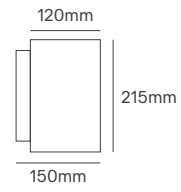

120—143

EXTERIOR

WALL SURFACE

ALL LIGHTING SOLUTIONS

CHUNK

Voltage	Body Material	Beam Angle	IP	Mounting Type
220-240V	Aluminium Alloy	30°	IP66	Surface
Power	Colour Temperature (CCT)	Total Luminous Flux (±5%)	Housing Colour	SKU
Power Switch 40W-36W-30W-25W-20W	3CCT 2700K- 3000K-4000K	4800lm	Dark Grey	ILAR-02625