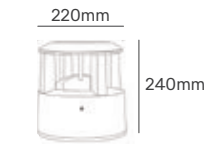

FLOX

Solar Panel	Body Material	Beam Angle	IP	Mounting Type
0.8W Monocrystal Silicon Solar Panel	ABS+PC	90°	IP65	Surface

Power	Colour Temperature (CCT)	Total Luminous Flux (±5%)	Housing Colour	SKU
1.5W	6000K	200lm	White	ILAR-00783
6.8W	6000K	800lm	White	ILAR-00784

LEO

Solar Panel	Body Material	Beam Angle	IP	Mounting Type
Polycrystalline 5V 3.5W	ABS+PC	25°	IP65	Recessed

Power	Colour Temperature (CCT)	Total Luminous Flux (±5%)	Housing Colour	SKU
5W	6000K	200lm	Black	ILAR-02691

SABI

Solar Panel	Body Material	Beam Angle	IP	Mounting Type
1W / 5.5V	ABS+PC	120°	IP65	Recessed

Power	Colour Temperature (CCT)	Total Luminous Flux (±5%)	Housing Colour	SKU
1.5W	RGB+CW+WW	120lm	Black	ILAR-01931

LOTUS

Solar Panel	Body Material	Beam Angle	IP	Mounting Type
9V/3.5W Monocrystalline	6063 Aluminium PC	120°	IP65	Surface

Power	Colour Temperature (CCT)	Total Luminous Flux (±5%)	Housing Colour	SKU
3.5W	5000K	255lm	Black	ILAR-00433

BOLLARD

Solar Panel	Body Material	Beam Angle	IP	Mounting Type
Monocrystalline Silicon 4.86 1W	Aluminum Panlite PC	120°	IP65	Surface

Power	Colour Temperature (CCT)	Total Luminous Flux (±5%)	Housing Colour	SKU
2W	3000K	100lm	Grey	ILAR-02293