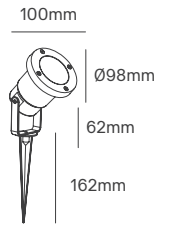

SAGE

Voltage	Body Material	IP	Mounting Type
220-240V	ABS + PC	IP66	Bracket/Spike

Power	Type of Bulb	Housing Colour	SKU
MAX 7W	1x GU10	Black	ILAR-01677

*Lamps not included.