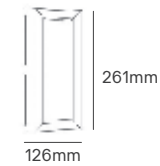

PARKE GU10

Voltage	Body Material	IP	Mounting Type
100-240V	Die-casting Aluminium	IP44	Surface

Power	Type Of Bulb	Size	Housing Colour	SKU
MAX 35W	1x GU10	90x80x67mm	Grey	ILAR-00965
			White	ILAR-00966
MAX 2x 35W	2x GU10	90x156x67mm	Grey	ILAR-00967
			White	ILAR-00968

*Lamps not included.

BAO

Voltage	Body Material	Beam Angle	IP	Mounting Type
220-240V	Die-Casting Aluminium	2x 0-90°	IP65	Surface

Power	Colour Temperature (CCT)	Total Luminous Flux (±5%)	Housing Colour	SKU
12W	3000K	440lm	Grey	ILAR-00816

ABRITER

Voltage	Body Material	Beam Angle	IP	Mounting Type
100-240V	Aluminium Alloy	120°	IP66	Surface

Power	Colour Temperature (CCT)	Total Luminous Flux (±5%)	Housing Colour	SKU
12W	RGB + CCT 2700K-6500K	1000lm	Black	ILAR-02282