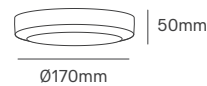

DÁLIA

Voltage	Body Material	Beam Angle	IP	Mounting Type
100-240V	ABS + PC	120°	IP65	Surface

Power	Type of Bulb	Size	Housing Colour	SKU
MAX 35W	2x E27	Ø300x85mm	White	ILAR-00348

*Lamps not included.

MOON

Voltage	Body Material	Beam Angle	IP	IK	Mounting Type
220-240V	ABS + PC	120°	IP66	IK10	Surface

Model	Power	Colour Temperature (CCT)	Total Luminous Flux (±5%)	Housing Colour	SKU
Moon	15W	3CCT 3000K-4000K-5700K	1700lm	White	ILAR-01916
Mars	15W		1700lm	White	ILAR-01918
Half Moon	15W		900lm	Black	ILAR-01917
Half Mars	15W		900lm	Black	ILAR-01919

LARA

Voltage	Body Material	Beam Angle	IP	Mounting Type
220-240V	ABS + PC	120°	IP54	Surface

Power	Colour Temperature (CCT)	Total Luminous Flux (±5%)	Housing Colour	SKU
12W	4000K	840lm	ABS + PC	ILAR-00954

RUMU

Voltage	Body Material	Beam Angle	IP	Mounting Type
220-240V	ABS + PC	120°	IP65	Surface

Power	Colour Temperature (CCT)	Total Luminous Flux (±5%)	Housing Colour	SKU
Switch 9W/12W/16W	4CCT 3000K-4000K-5000K-6000K	2240lm	White	ILAR-02971

Options (Not included)