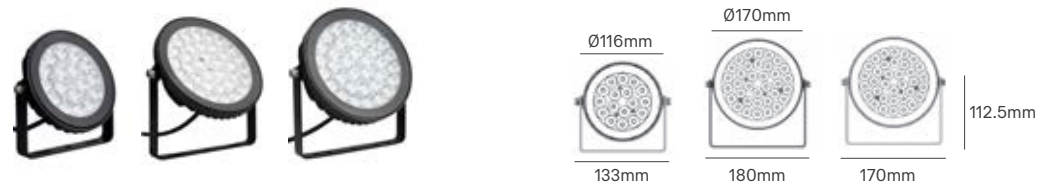

180—187

EXTERIOR

FACADE LIGHTING

ALL LIGHTING SOLUTIONS

GARDEN LIGHT

Voltage	Body Material	Beam Angle	IP	Mounting Type
100-240V	Aluminium	15°	IP66	Bracket/Spike

Model	Power	Colour Temperature (CCT)	Total Luminous Flux (±5%)	Housing Colour	SKU
FUTC02	9W	RGB-CCT	900lm	Black	ILAR-01824
FUTC03	15W	RGB-CCT	1500lm	Black	ILAR-01886
FUTC05	25W	RGB-CCT	2100lm	Black	ILAR-01871