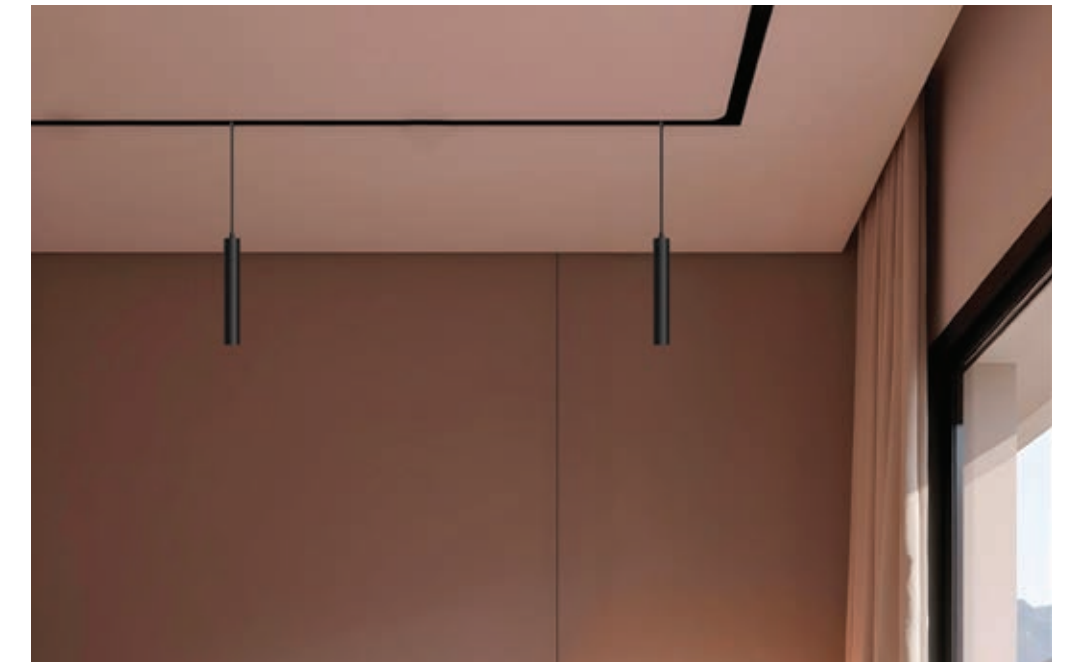

SUSPENDED TUBE

Voltage	Body Material	Beam Angle	IP	Mounting Type
48V	Aluminum	36°	IP20	Tracklight 48V

Power	Colour Temperature (CCT)	Total Luminous Flux (±5%)	Size	Housing Colour	SKU
9W	2700K	480lm	L300	White	ILAR-03432
				Black	ILAR-03433