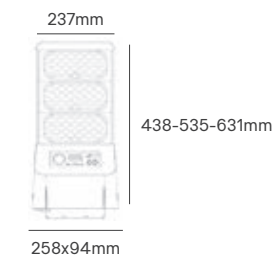

TABITI SOLAR