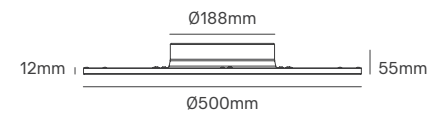

THANE

Voltage	Body Material	Beam Angle	IP	Mounting Type
220-240V	Aluminium	120°	IP40	Recessed/Suspended

Power	Colour Temperature (CCT)	Total Luminous Flux (±5%)	Housing Colour	SKU
35W	4000K	2900lm	White RAL 9016	ILAR-00711

Options (Not included)

AURA CIRCULAR

Voltage	Body Material	Beam Angle	IP	Mounting Type
220-240V	Aluminium	90°	IP42	Suspended

Power	Colour Temperature (CCT)	Total Luminous Flux (±5%)	Size	Housing Colour (White on request)	SKU
50W	2CCT 3000K- 4000K	2750lm - 2900lm	Ø800x35x35mm	Black RAL 9005	ILAR-02222
72W		4000lm - 4200lm	Ø1200x35x35mm	Black RAL 9005	ILAR-02223
90W		5000lm - 5200lm	Ø1500x35x35mm	Black RAL 9005	ILAR-02224

Light Emission Type (On Request)