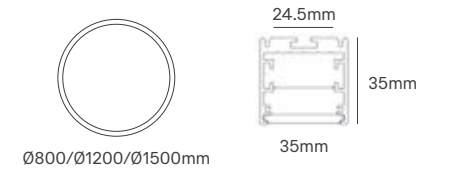

AURA CIRCULAR