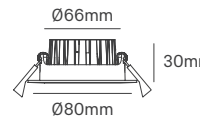

ONE

Voltage	Body Material	Beam Angle	IP	Mounting Type	Rotable
220-240V	Aluminium	60°	IP65 Front IP20 Back	Recessed	Yes

Power	Colour Temperature (CCT)	Total Luminous Flux (±5%)	Housing Colour	SKU
8W	3000K	815lm	White RAL 9016	ILAR-01027