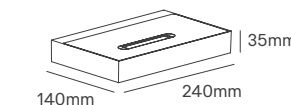

CUBE

Voltage	Body Material	Beam Angle	IP	Mounting Type
220-240V	Aluminium	15°-120°	IP20	Wall Surface

Power	Colour Temperature (CCT)	Total Luminous Flux (±5%)	Housing Colour	SKU
6W	3000K	570lm	White Black	ILAR-01740 ILAR-01741

ALPI

Voltage	Body Material	Beam Angle	IP	Mounting Type
220-240V	Aluminium	120°	IP20	Wall Surface

Power	Colour Temperature (CCT)	Total Luminous Flux (±5%)	Housing Colour	SKU
18W	3000K	1710lm	White Black	ILAR-01748 ILAR-01749