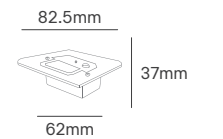

MELLER

Voltage	Body Material	Beam Angle	Sensor Distance	IP	Mounting Type
175-265V	Die-cast Aluminum	38°	1-3m	IP65	Recessed

Model	Power	Colour Temperature (CCT)	Total Luminous Flux (±5%)	Size	Cut-out	Housing Colour	SKU
Base	3W	3CCT 3000K-4000K-6000K	120lm	Ø79mm	Ø59x54mm	Black	ILAR-01050
Base	2W (Sensor)	3CCT 3000K-4000K-6000K	100lm	82.5mm	62x37mm	Grey	ILAR-01230

Options (Not included)

Grey - Round
ILAR-01051

White - Round
ILAR-01052

Grey - Round
ILAR-01053

White - Round
ILAR-01054

Black - Round
ILAR-01098

Black - Round
ILAR-01164

Grey - Square
ILAR-01055

White - Square
ILAR-01056

Black - Square
ILAR-01097

Grey - Square
ILAR-01057

White - Square
ILAR-01058

Black - Square
ILAR-01099

Black - Sensor - Square
ILAR-01231

White - Sensor - Square
ILAR-01232