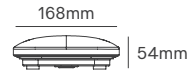

SEAM

Voltage	Body Material	Beam Angle	IP	Mounting Type
170-265V	ABS+PC	120°	IP40	Surface

Power	Colour Temperature (CCT)	Total Luminous Flux (±5%)	Size	Housing Colour	SKU
24W	3CCT 3000K-	2880lm	700x168x54mm	White	ILAR-02131
50W	4000K-6500K	6000lm	1200x168x54mm		ILAR-02132

MEGASLIM

Voltage	Body Material	Beam Angle	IP	Mounting Type
200-240V	Aluminium/PVC	120°	IP20	Surface Mounted

Power	Colour Temperature (CCT)	Total Luminous Flux (±5%)	Size	Housing Colour	SKU
20W	6000K	1600lm	600x80x24mm	White RAL 9016	ILAR-00237
40W	4500K	3200lm	1200x80x24mm		ILAR-00239
40W	6000K	3200lm	1200x80x24mm		ILAR-00240

CABINET T5 ROTABLE

Voltage	Body Material	Beam Angle	IP	Mounting Type
220-240V	Aluminium/PVC	120°	IP20	Surface Mounted

Power	Colour Temperature (CCT)	Total Luminous Flux (±5%)	Size	Housing Colour	SKU
8W	3CCT 3000K-	800lm	545x24x61mm	White	ILAR-03568
16W	4000K-6500K	1600lm	1134x24x61mm		ILAR-03569