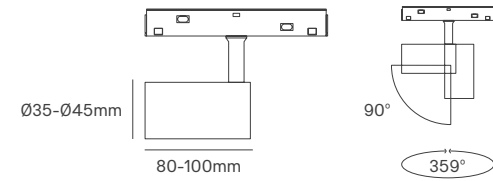

SPOTLIGHT

Voltage	Body Material	Beam Angle	IP	Mounting Type
48V	Aluminum	24°	IP20	Tracklight 48V

Power	Colour Temperature (CCT)	Total Luminous Flux (±5%)	Size	Housing Colour	SKU		
7W	2700K	280lm	Ø35x80mm	White	ILAR-03414		
	4000K			White	ILAR-03416		
	2700K			Black	ILAR-03415		
4000K	Black			ILAR-03417			
12W	2700K			600lm	Ø45x100mm	White	ILAR-03418
	4000K					White	ILAR-03420
	2700K	Black	ILAR-03419				
4000K	Black	ILAR-03421					

SPOTLIGHT ZOOMABLE

Voltage	Body Material	Beam Angle	IP	Mounting Type
48V	Aluminum	Zoomable 15°-55°	IP20	Tracklight 48V

Power	Colour Temperature (CCT)	Total Luminous Flux (±5%)	Housing Colour	Size	SKU		
7W	2700K	280lm	White	Ø35x80mm	ILAR-03422		
	4000K		White		ILAR-03424		
	2700K		Black		ILAR-03423		
24W	4000K		1440lm		Black	Ø65x135mm	ILAR-03425
	2700K				White		ILAR-03426
	4000K				White		ILAR-03428
2700K	Black	ILAR-03427					
4000K	Black	ILAR-03429