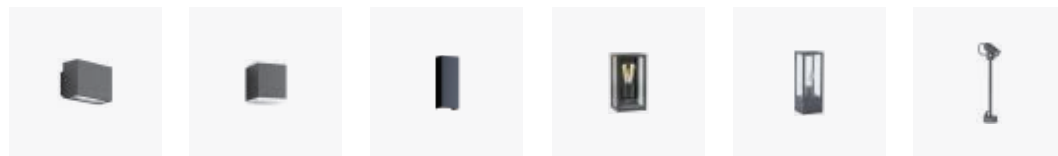

page.134 NUT   page.135 THULE   page.135 AXIS   page.136 ARI   page.136 GATE   page.137 TULIP