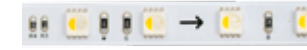

SPI DIGITAL COB/SMD 24V