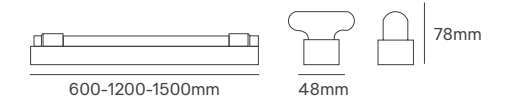

RÉGUAS T8

Voltage	Body Material	Type of Bulb	IP	Mounting Type
220-240V	Aluminium/PVC	Tube T8	IP20	Surface

Max Power	Model	Model Size	Housing Colour	SKU
1x 30W	Single	600mm	White	ILAR-00270
2x 30W	Double			ILAR-00271
1x 30W	Single	1200mm		ILAR-00272
2x 30W	Double			ILAR-00273
1x 30W	Single	1500mm		ILAR-00274
2x 30W	Double			ILAR-00275