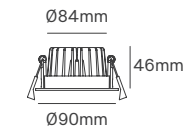

Voltage	Body Material	Beam Angle	IP	Mounting Type	Rotable
220-240V	Aluminium	36°	IP40 Front IP20 Back	Recessed	Yes

Model	Power	Colour Temperature (CCT)	Total Luminous Flux (±5%)	Housing Colour	SKU
VAUN	10W	2700K	870lm	White RAL 9016	ILAR-00656
		4000K	950lm		ILAR-00657
HALE	10W	2700K	850lm	White RAL 9016	ILAR-00659
		4000K	850lm		ILAR-00660
ACE	10W	2700K	870lm	White RAL 9016	ILAR-00662
		4000K	950lm		ILAR-00663