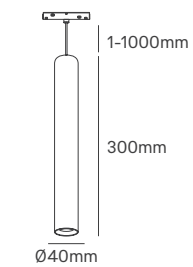

SUSPENDED TUBE