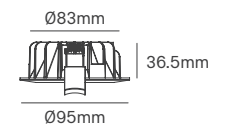

LOKI

Voltage	Body Material	Beam Angle	IP	Mounting Type
200-240V	Aluminium+PC	60°	IP54 Front IP20 Back	Recessed

Power	Colour Temperature (CCT)	Total Luminous Flux (±5%)	Housing Colour	SKU
8W	2700K	750lm	White RAL 9016	ILAR-00994
	4000K	800lm	White RAL 9016	ILAR-00995