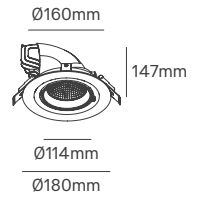

RITZ

Voltage	Body Material	Beam Angle	IP	Mounting Type	Rotable
220-240V	Aluminium	36°	IP20	Recessed	Yes

Power	Colour Temperature (CCT)	Total Luminous Flux (±5%)	Housing Colour	SKU
35W	3CCT 3000K-4000K-5000K	2812lm	White Black	ILAR-03034 ILAR-03035