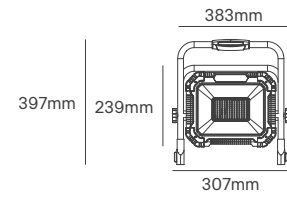

WORKLIGHT BOLD