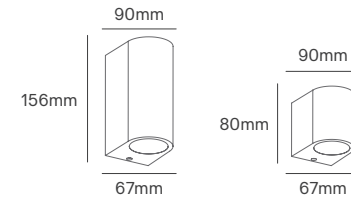

PARKE GU10

Voltage	Body Material	IP	Mounting Type
100-240V	Die-casting Aluminium	IP44	Surface

Power	Type Of Bulb	Size	Housing Colour	SKU
MAX 35W	1x GU10	90x80x67mm	Grey	ILAR-00965
			White	ILAR-00966
MAX 2x 35W	2x GU10	90x156x67mm	Grey	ILAR-00967
			White	ILAR-00968

*Lamps not included.

BAO

Voltage	Body Material	Beam Angle	IP	Mounting Type
220-240V	Die-Casting Aluminium	2x 0-90°	IP65	Surface

Power	Colour Temperature (CCT)	Total Luminous Flux (±5%)	Housing Colour	SKU
12W	3000K	440lm	Grey	ILAR-00816

ABRITER

Voltage	Body Material	Beam Angle	IP	Mounting Type
100-240V	Aluminium Alloy	120°	IP66	Surface

Power	Colour Temperature (CCT)	Total Luminous Flux (±5%)	Housing Colour	SKU
12W	RGB + CCT 2700K-6500K	1000lm	Black	ILAR-02282