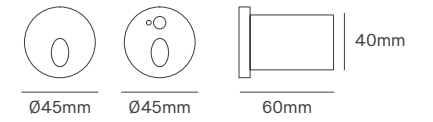

MELLER II

Voltage	Body Material	Beam Angle	Sensor Distance	IP	Mounting Type
85-265V	Die-cast Aluminum	10°-90°	1-3m	IP65	Recessed

Model	Power	Colour Temperature (CCT)	Total Luminous Flux (±5%)	Size	Cut-out	Housing Colour	SKU
Base	3W	3CCT 2700K-3000K-4000K	240lm	90x90x55mm	80x80x50mm	Grey	ILAR-02862
Base	3W (Sensor)	3CCT 3000K-4000K-6000K	240lm			Black	ILAR-02189

Options (Not included)

PINI

Voltage	Body Material	Beam Angle	Sensor Distance	IP	Mounting Type
85-265V	Aluminum	38°	1-3m	IP45	Recessed

Power	Colour Temperature (CCT)	Total Luminous Flux (±5%)	Size	Cut-out	Housing Colour	SKU
3W	3000K	80lm	Ø45x60mm	Ø40x60mm	White	ILAR-02868
					Black	ILAR-02866
					Grey	ILAR-02864
3W (Sensor)	3000K	80lm	Ø45x60mm	Ø40x60mm	White	ILAR-02865
					Black	ILAR-02863
					Grey	ILAR-02867