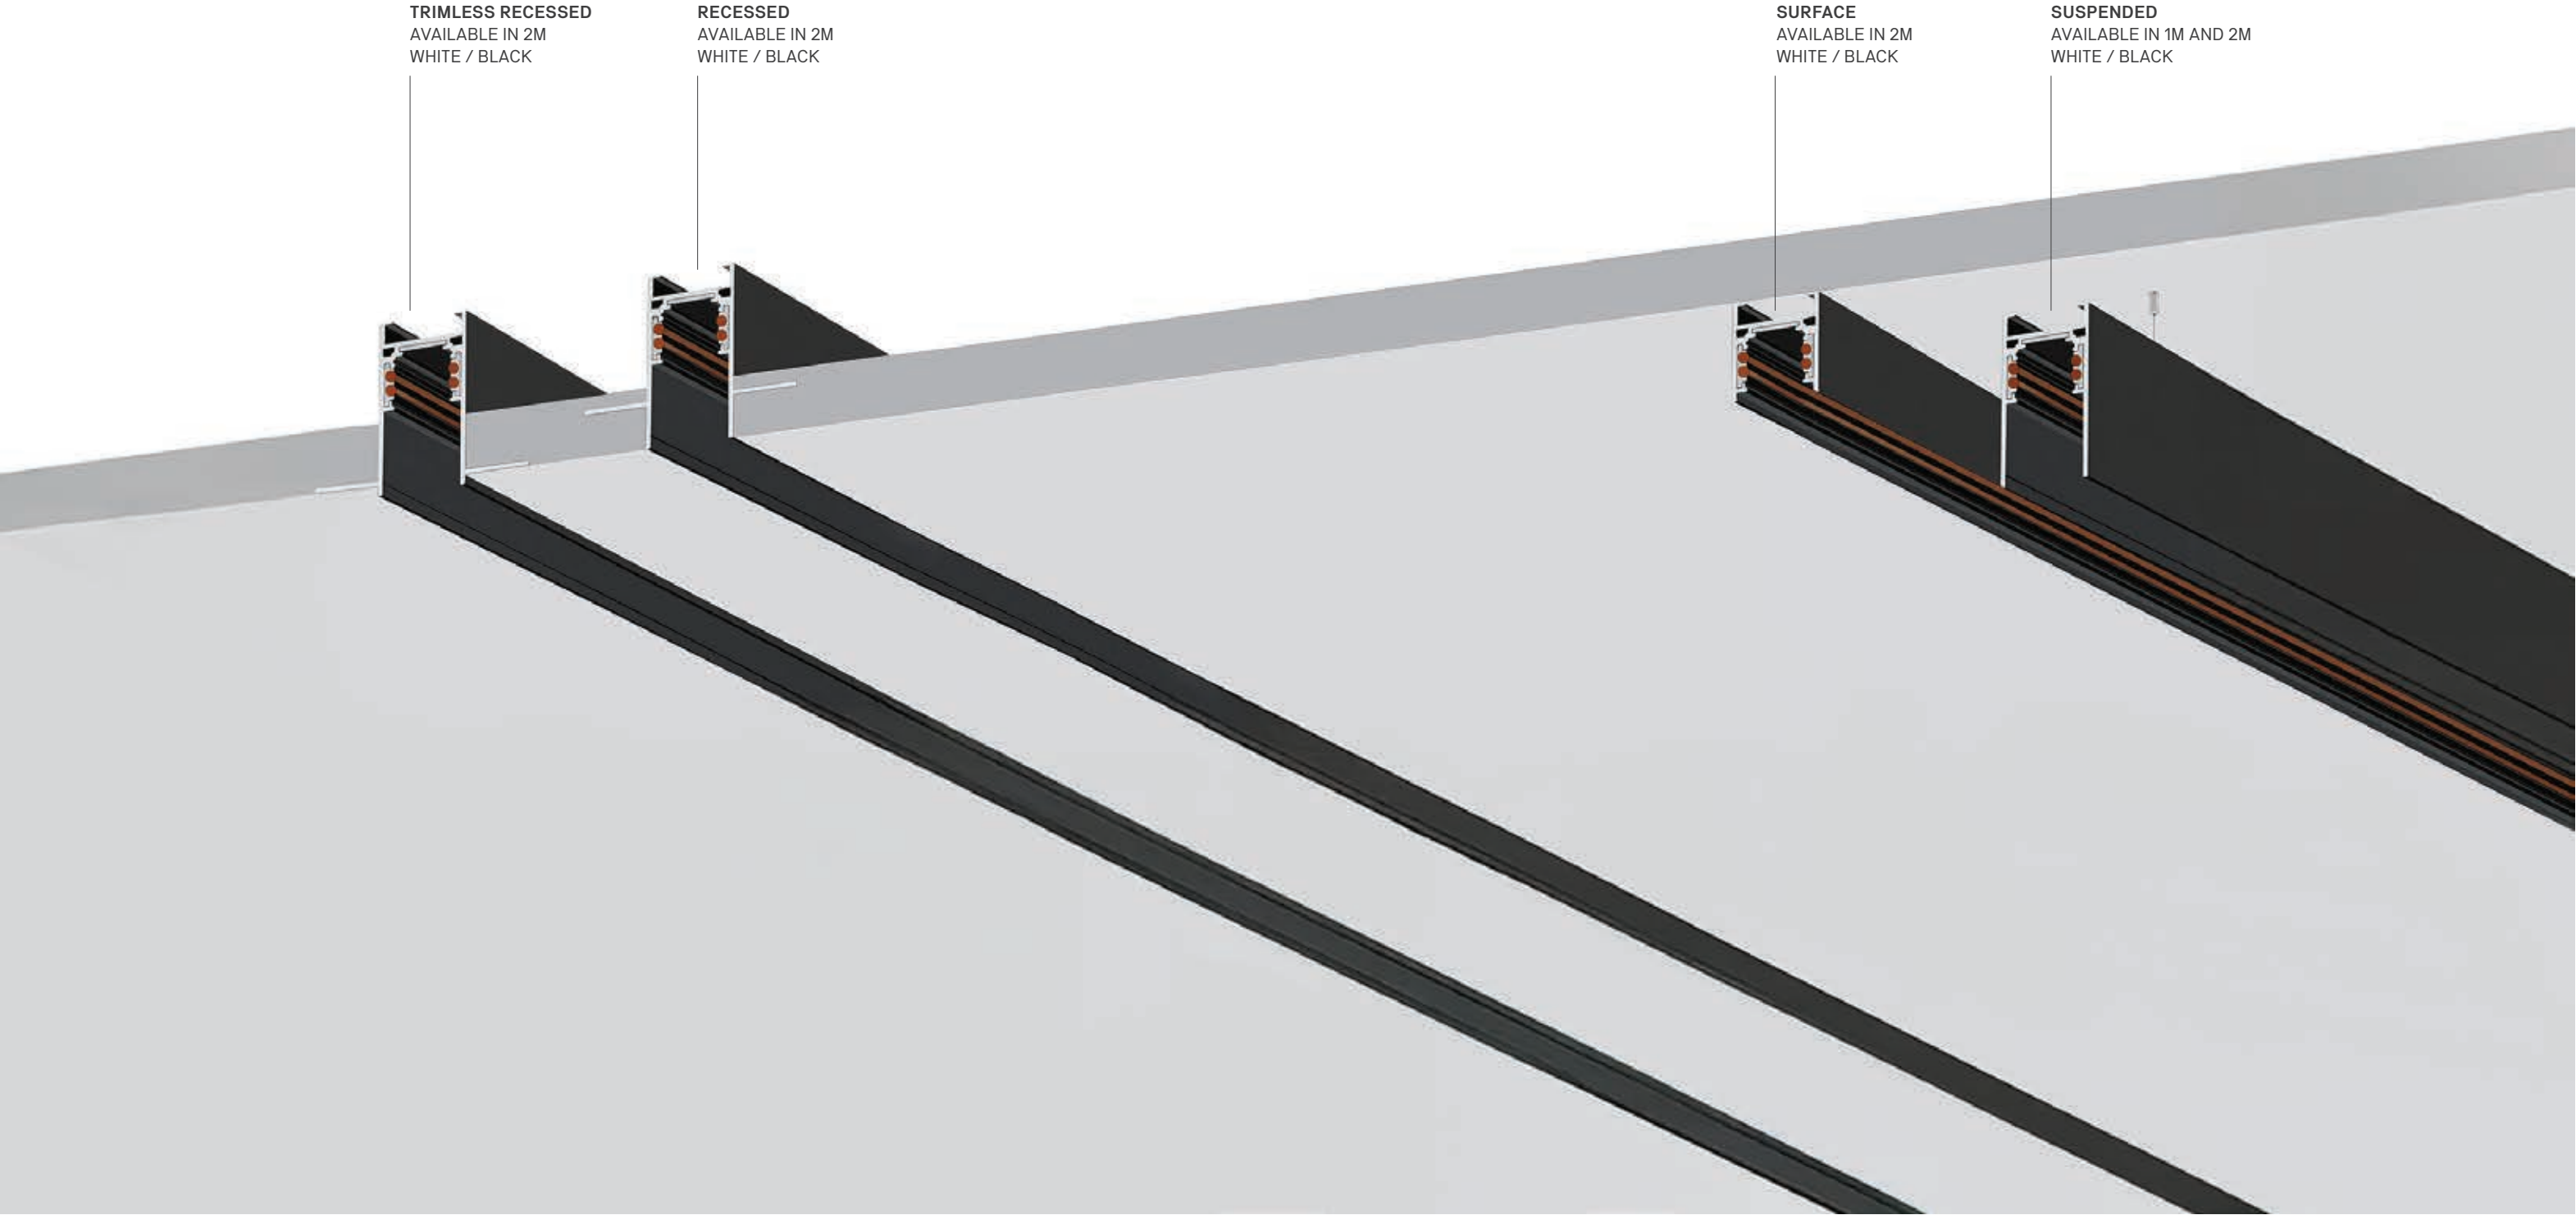

SUSPENDED DROP

TRACK BALL

LINEAR DOT

LINEAR OPAL

ALL LIGHTING SOLUTIONS

TRACKLIGHT INSTALLATION

This magnetic rail with two copper conductors on each side acts as the phase and neutral of the circuit to power the lights installed on it. It also includes an iron strip that attracts magnetic lights, making installation extremely simple, with no tools required.