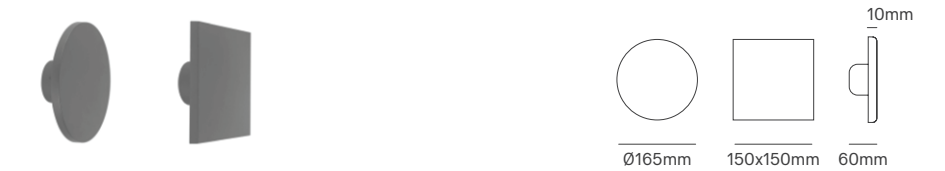

IVY / HANA

Voltage	Body Material	Beam Angle	IP	Mounting Type	
220-240V	ABS + PC	120°	IP65	Surface	
Model	Power	Colour Temperature (CCT)	Total Luminous Flux (±5%)	Housing Colour	SKU
IVY	8W	4000K	700lm	Grey	ILAR-00796
HANA	8W		670lm		ILAR-00797