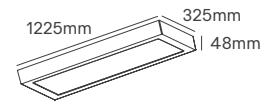

BOARD SURFACE

Voltage	Body Material	Beam Angle	IP	Mounting Type
220-240V	Aluminium	90°	IP40	Surface

Power	Colour Temperature (CCT)	Total Luminous Flux (±5%)	UGR	Housing Colour	SKU
625X625 140LM/W					
23W/29W/35W/40W	3CCT 3000K-3500K-4000K	5600lm	<19	White	ILAR-03671
1225X325 140LM/W					
20W/25W/30W/35W	3CCT 3000K-3500K-4000K	4900lm	<19	White	ILAR-03670
1520X325 145LM/W					
25W/30W/35W/43W	3CCT 3000K-3500K-4000K	6200lm	<19	White	ILAR-02945