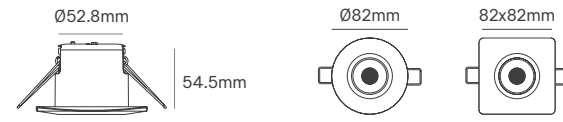

*Compatible with all GU10 Fitting

Options (Not included)

Circular Ring
White
ILAR-03048

Square Ring
White
ILAR-03049

Honeycomb Circular
White
ILAR-03050

Spring Kit
ILAR-03051

JACK

Voltage	Body Material	Beam Angle	Dimmable	IP	Mounting Type
220-240V	Aluminium	60°	TRIAC	IP65 Front IP40 Back	Recessed