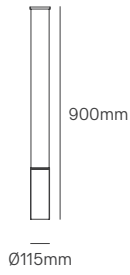

ARCHI

Voltage	Body Material	Beam Angle	IP	Mounting Type
220-240V	Aluminium	120°	IP65	Surface

Power	Colour Temperature (CCT)	Total Luminous Flux (±5%)	Housing Colour	SKU
12W	3000K	600lm	Black Corten Dark Grey	ILAR-02082 ILAR-02778 ILAR-02784

JEDAI

Voltage	Body Material	Beam Angle	IP	Mounting Type
220-240V	Aluminium	360°	IP65	Surface

Power	Colour Temperature (CCT)	Total Luminous Flux (±5%)	Housing Colour	SKU
30W	3000K	2300lm	Grey	ILAR-02147

CALY

Voltage	Body Material	Beam Angle	IP	Mounting Type
220-240V	Aluminium	360°	IP65	Surface

Power	Colour Temperature (CCT)	Total Luminous Flux (±5%)	Housing Colour	SKU
12W	3000K	650lm	Grey	ILAR-00829