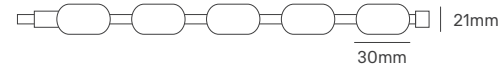

MODULAR WALL WASHER FLEXIBLE 24V