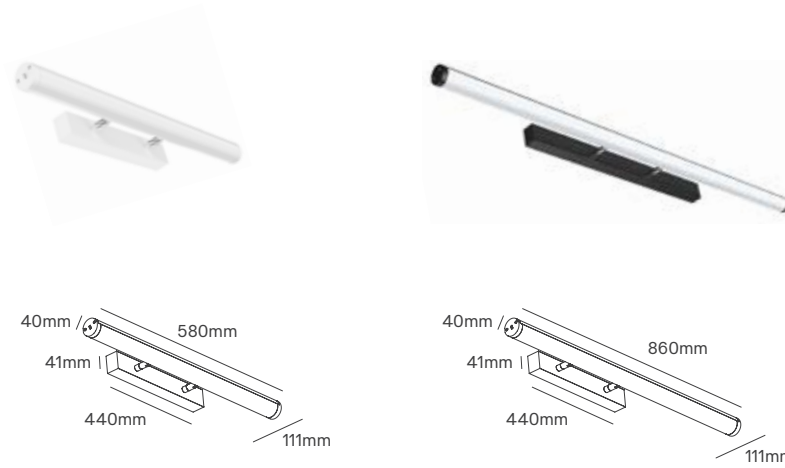

KIRA

Voltage	Body Material	Beam Angle	IP	Mounting Type	Rotable
220-240V	PC+Aluminium	120°	IP40	Wall Surface	Yes

Power	Colour Temperature (CCT)	Total Luminous Flux (±5%)	Size	Housing Colour	SKU
10W	3CCT 3000K 4000K-5700K	1180lm	580x41x111x40x285mm	White	ILAR-02041
				Black	ILAR-02042
15W	3CCT 3000K 4000K-5700K	1850lm	860x41x111x40x440mm	White	ILAR-02043
				Black	ILAR-02044