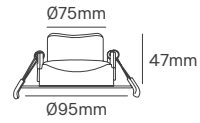

ECO SPOTLIGHT

Voltage	Body Material	Beam Angle	IP	Mounting Type	Rotable
220-240V	PVC	38°	IP44 Front IP20 Back	Recessed	Yes

Power	Colour Temperature (CCT)	Total Luminous Flux (±5%)	Housing Colour	SKU
7W	3000K	650lm	White	ILAR-00556
	4000K	670lm	White	ILAR-00557
	6500K	700lm	White	ILAR-00558