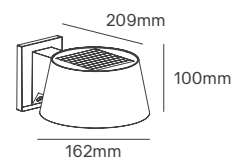

BLOK

Solar Panel	Body Material	Beam Angle	IP	Mounting Type
Monocrystalline Silicon 4.86 1.5W	ABS+PC	120°	IP65	Surface

Power	Colour Temperature (CCT)	Total Luminous Flux (±5%)	Housing Colour	SKU
6W	4000K	1000lm	Grey	ILAR-02289

ZUN

Solar Panel	Body Material	Beam Angle	IP	Mounting Type
Monocrystalline Silicon 4.86 1W	ABS+PC	120°	IP65	Surface

Power	Colour Temperature (CCT)	Total Luminous Flux (±5%)	Housing Colour	SKU
6W	4000K	1000lm	Grey	ILAR-02291

KOY

Solar Panel	Body Material	Beam Angle	IP	Mounting Type
Monocrystalline Silicon 4.86V 2W	ABS+PC	120°	IP65	Surface

Power	Colour Temperature (CCT)	Total Luminous Flux (±5%)	Housing Colour	SKU
6W	4000K	1000lm	Grey	ILAR-02290