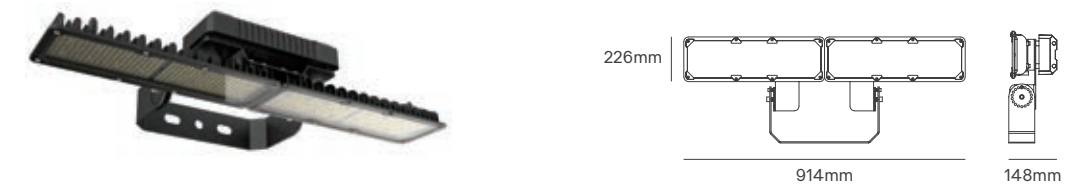

PADELITE PRO

Voltage	Body Material	Beam Angle	IP	Dimmable	Mounting Type
100-240V	Die Cast Aluminium	OP01-Asy	IP66	0-10V	Bracket/Pole Mounting

Power Switch	Colour Temperature (CCT)	Total Luminous Flux (±5%)	Housing Colour	SKU
240W-320W	4000K	51200lm Max.	Black	ILAR-03751

On-request	Colour Temperature (CCT)	Total Luminous Flux (±5%)	Housing Colour	SKU
240W to 320W	3000K or 4000K or 5000K or 5700K or RGBW			

Options (Not included)