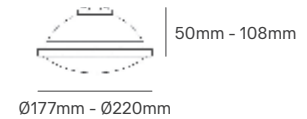

POOL LIGHT

Voltage	Body Material	Beam Angle	IP	Mounting Type
12-24V	316 Stainless Steel+PC 316 Stainless Steel+Glass	160°	IP68	Recessed

Power	Colour Temperature (CCT)	Total Luminous Flux (±5%)	Housing Colour	SKU
27W (PW01)	RGB+CCT	2600lm	Stainless Steel	ILAR-02052
18W (PW02)		1800lm		ILAR-02053