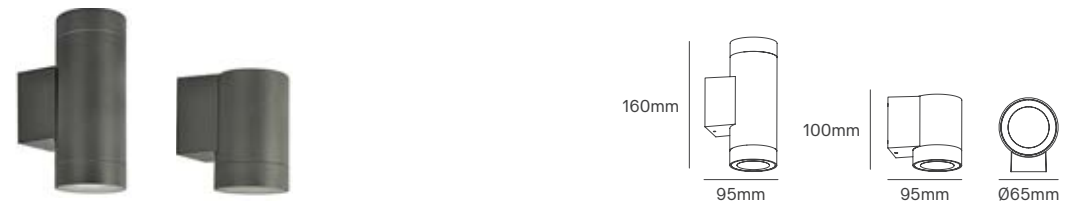

HARPE

Voltage	Body Material	Beam Angle	IP	Mounting Type
220-240V	Aluminium	97°	IP65	Surface

Power	Colour Temperature (CCT)	Total Luminous Flux (±5%)	Housing Colour	SKU
2x 6W	3000K	900lm	Grey	ILAR-00962
6W		450lm		ILAR-00961