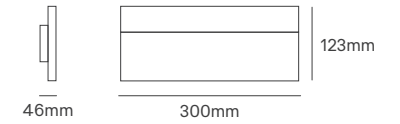

DLUX

Voltage	Body Material	IP	Type	Prepared for Remote Control	Mounting Type
220-240V	Polycarbonate	IP42	Maintained/Non Maintained	YES	Surface

Power	Colour Temperature (CCT)	Total Luminous Flux (±5%)	Battery	SKU
4W	4000K	300lm	3 Hours 3.2V 3200mAh LiFePO4 battery	ILEM-00081