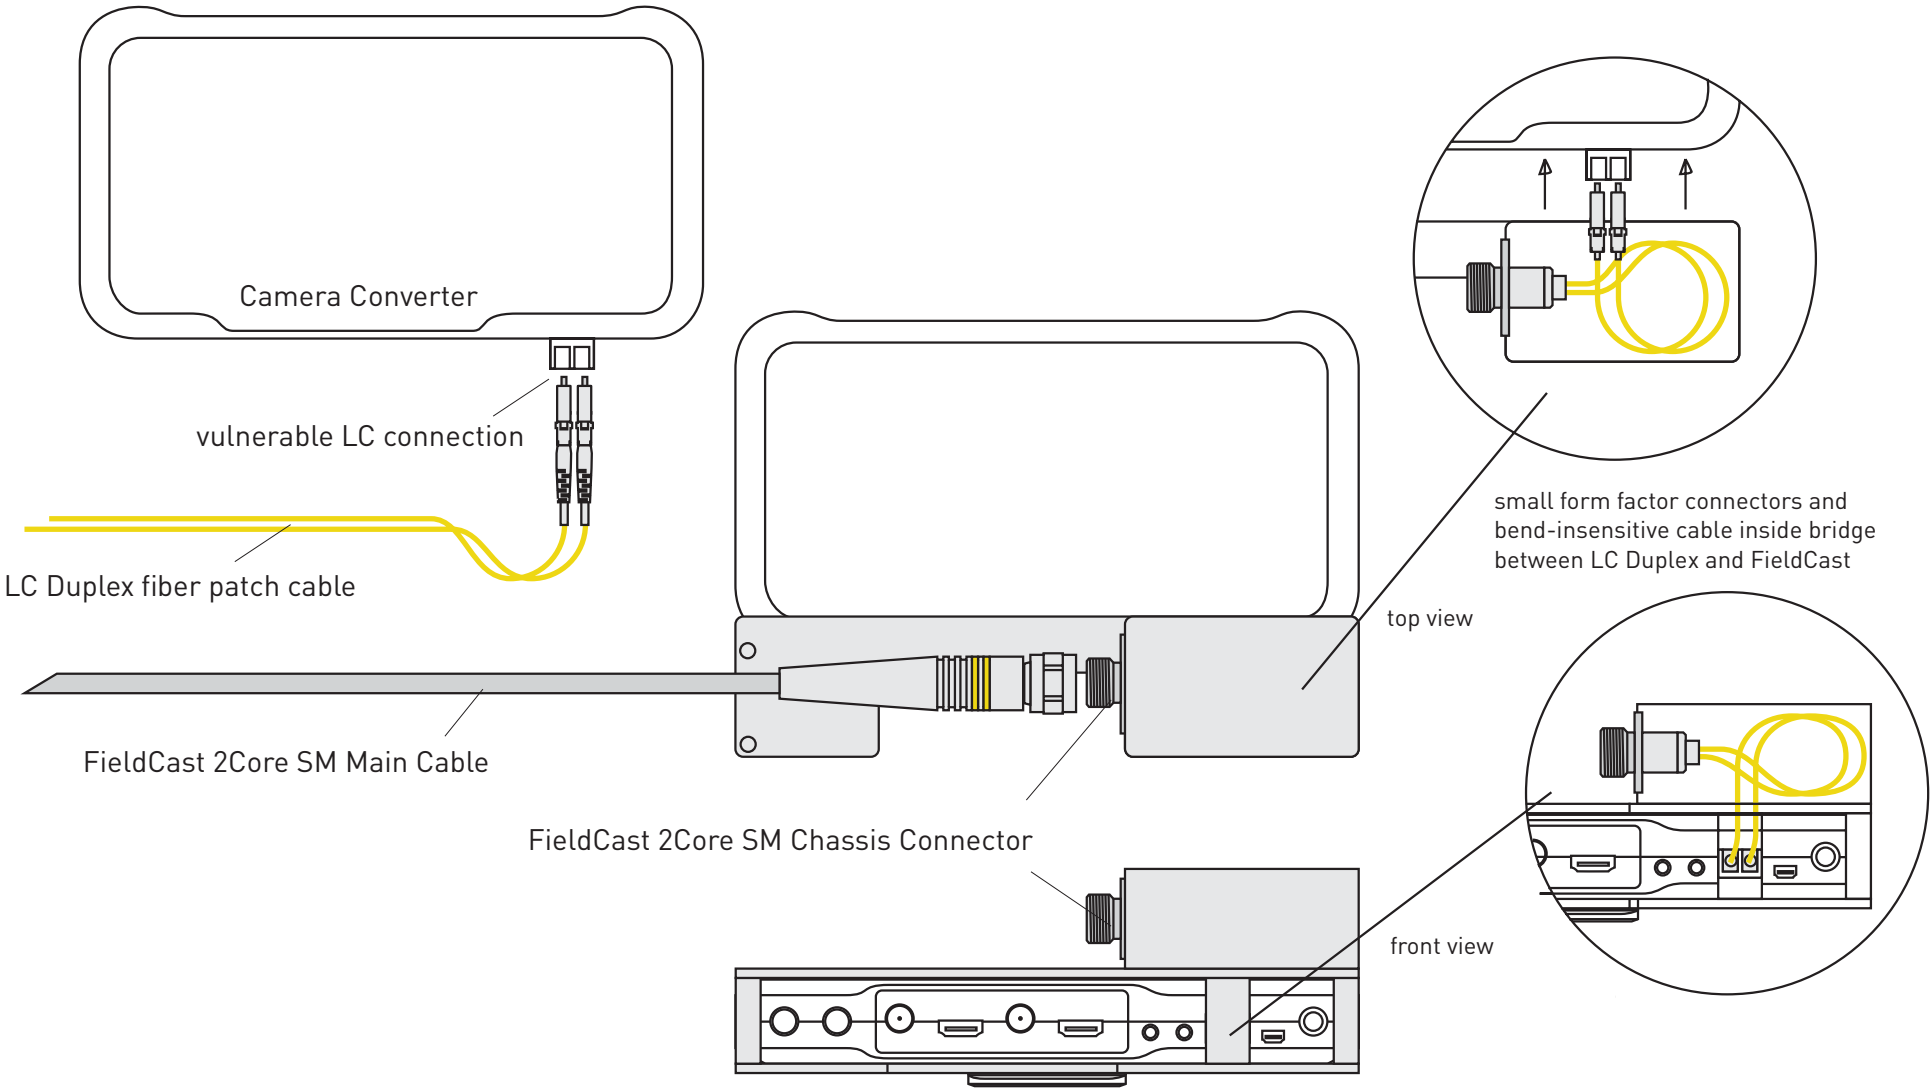

Adapter One for Camera Converter

- Camera Converter uses very vulnerable LC Duplex connectivity
- Adapter One bridges between LC Duplex and robust FieldCast connector and protects LC connection

figure 28: basic function of FieldCast Adapter One for Camera Converter