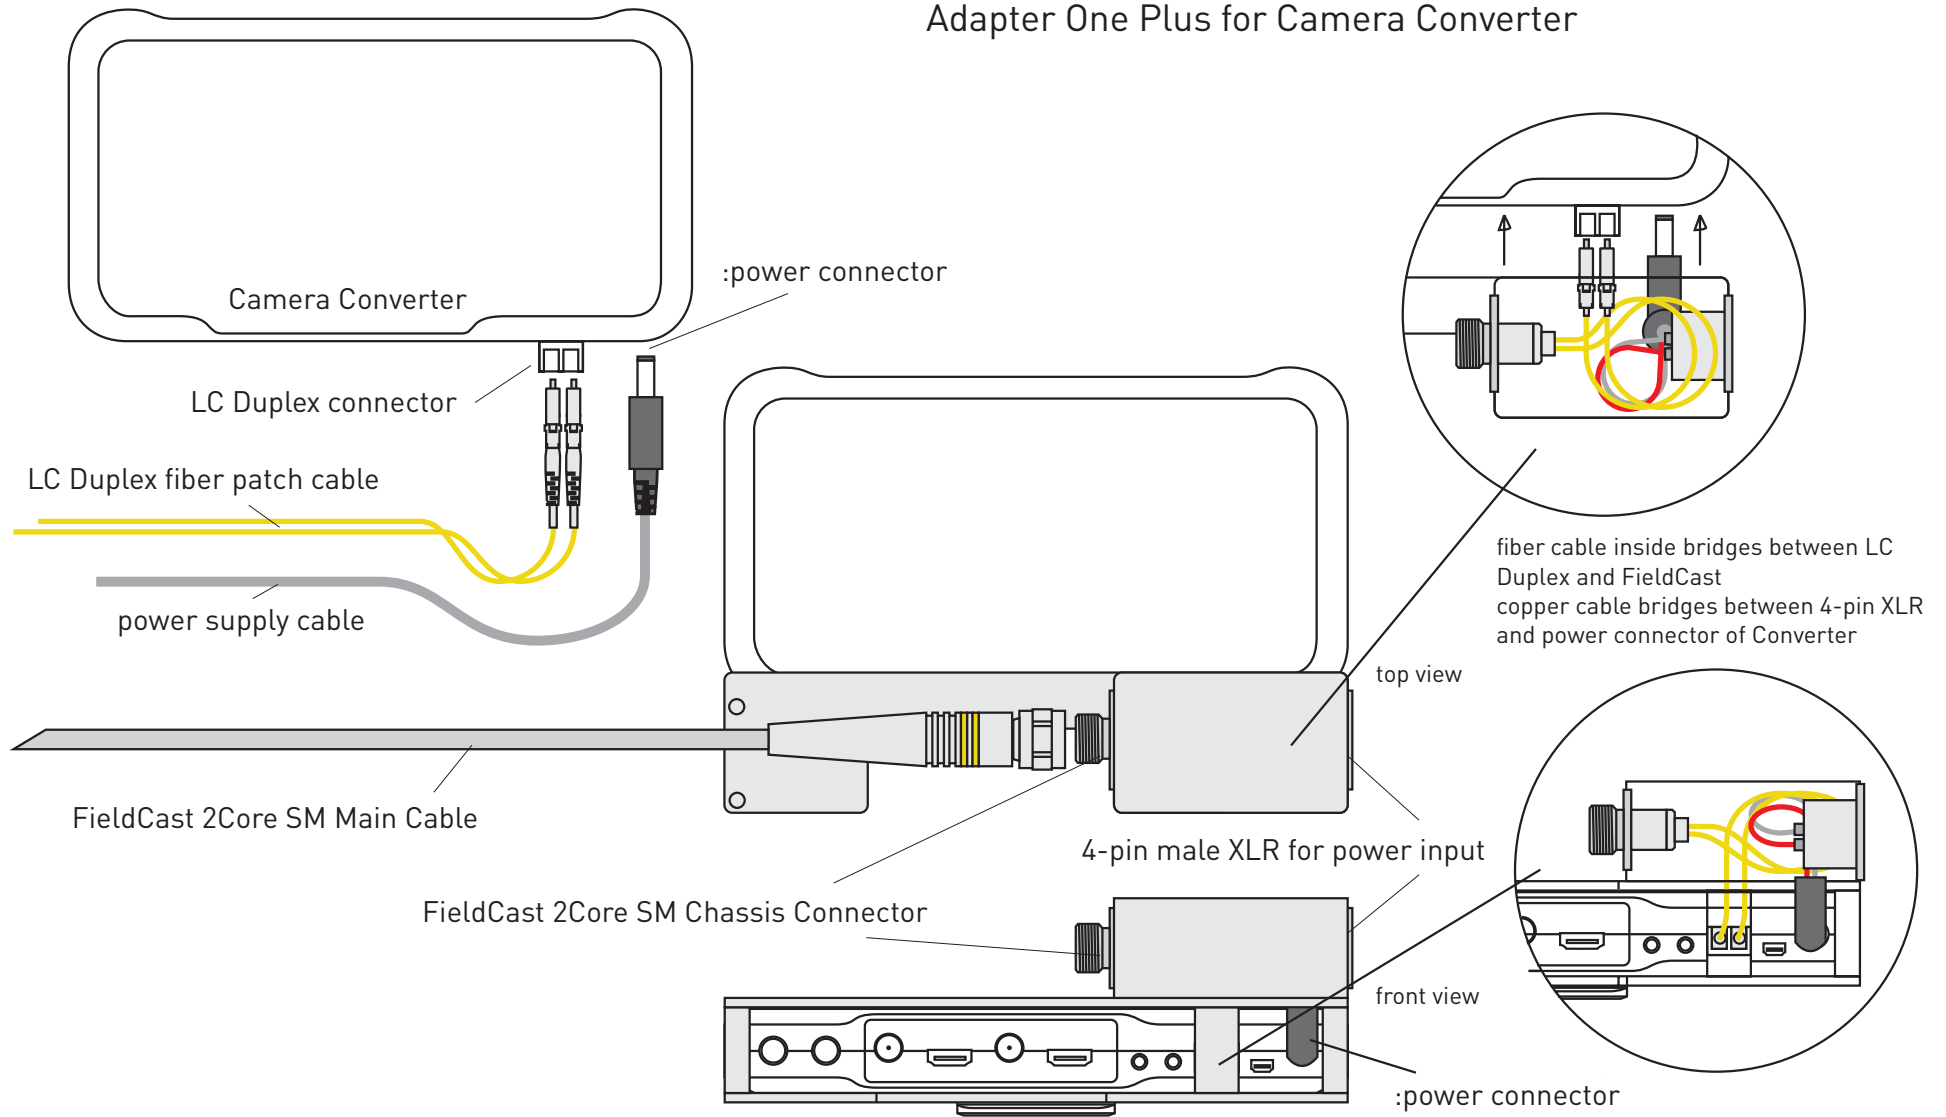

Adapter One Plus for Camera Converter

- Camera Converter uses very vulnerable LC Duplex connectivity
- Adapter One Plus bridges between LC Duplex and FieldCast connector and protects LC connection
- Adapter One Plus also bridges between 4-pin male XLR and Camera Converter power connector