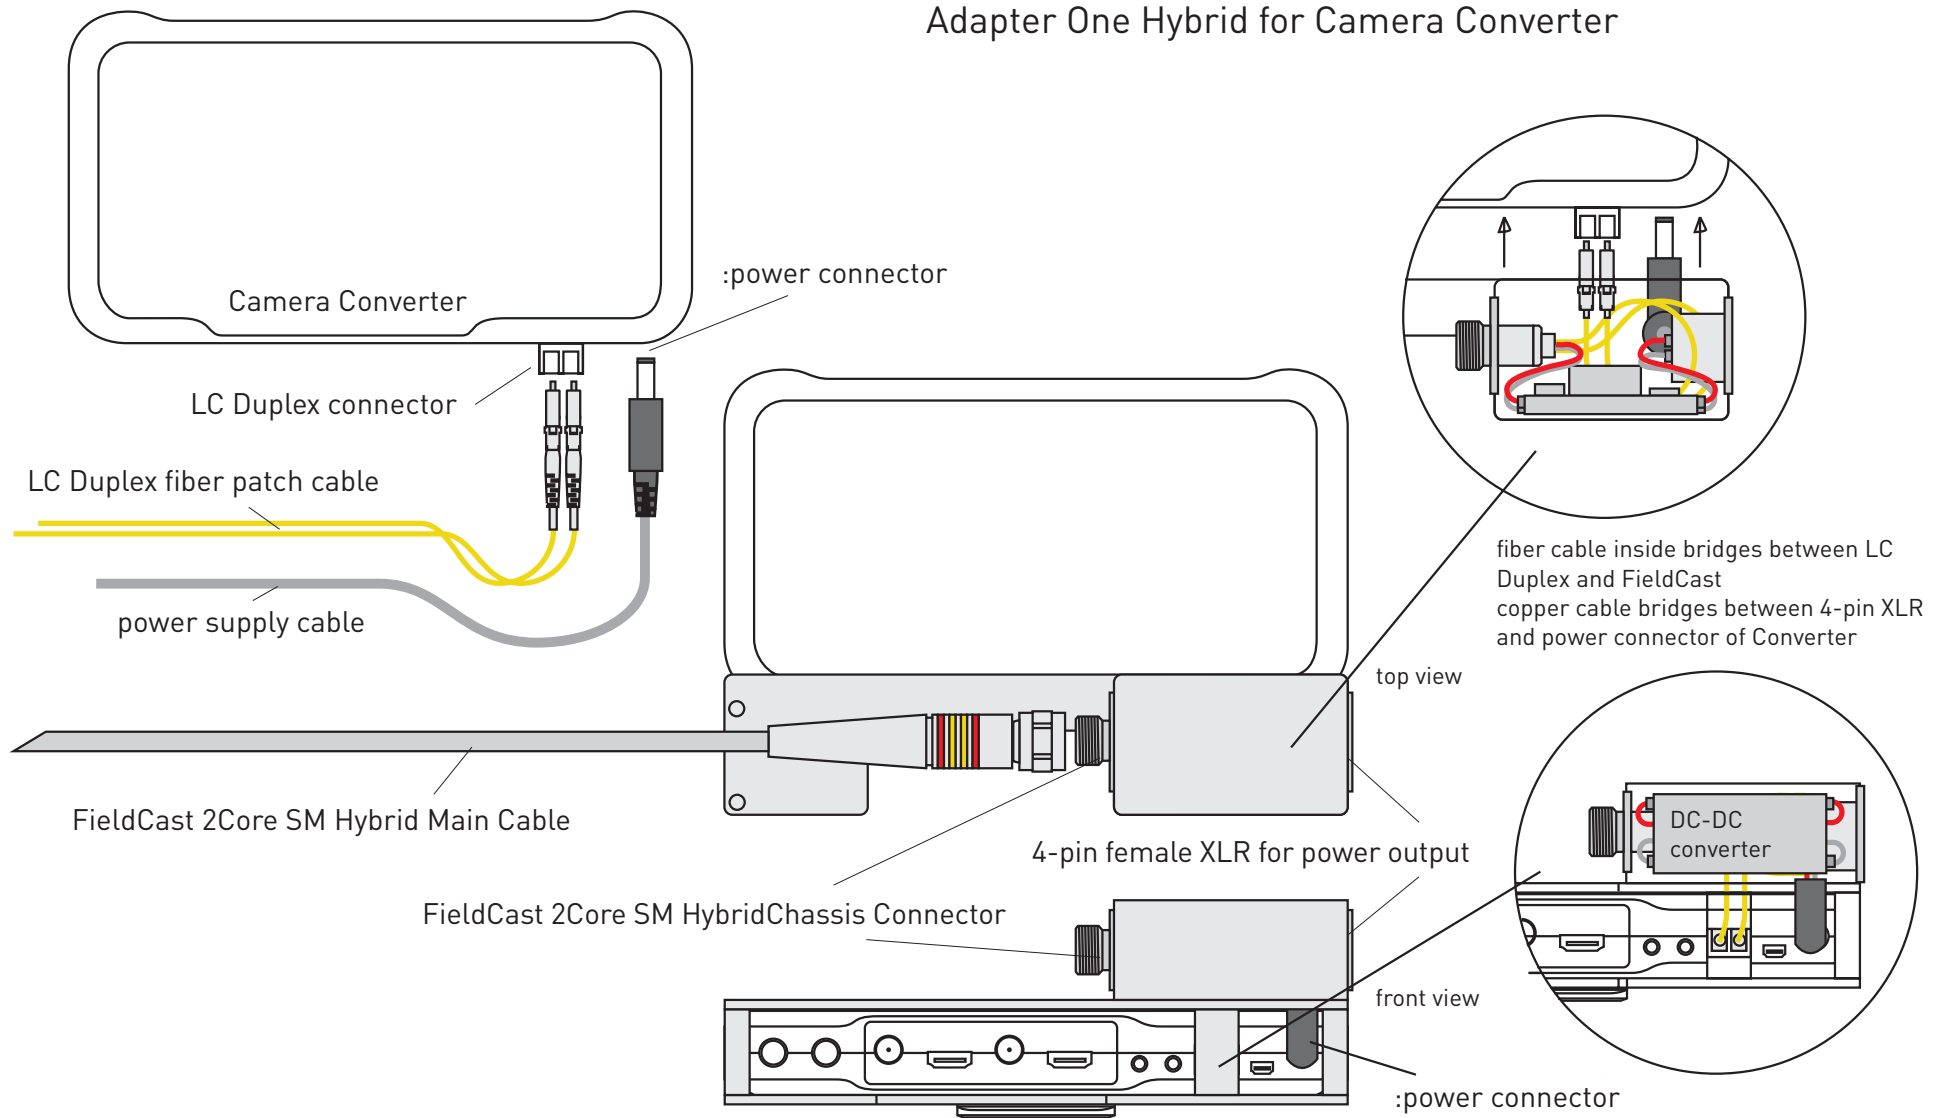

## Adapter One Hybrid for Camera Converter

- Adapter One Hybrid bridges between LC Duplex and FieldCast Hybrid connector
- the unit accepts 14-40VDC feed over the cable, and converts it to stable 12VDC
- Adapter One Hybrid powers Camera Converter and has 12VDC output to feed external camera