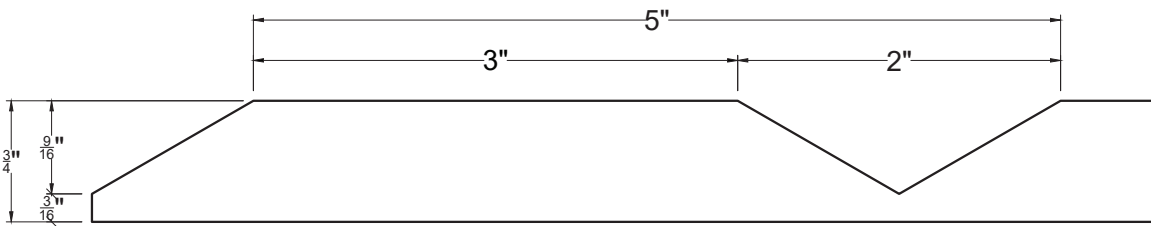

V GROOVE 120, 2" GROOVE, 5" TO CENTER

Finish	Thickness	Orientation	Width	Length	SKU
Unprimed	3/4"	Vertical	45"	94.5"	45-3248-648-U
Unprimed	3/4"	Vertical	45"	117.5"	45-3248-641-U
Unprimed	3/4"	Horizontal	90"	48"	45-3248-684-U
Unprimed	3/4"	Horizontal	115"	48"	45-3248-614-U
Primed	3/4"	Vertical	45"	94.5"	45-3248-648-P
Primed	3/4"	Vertical	45"	117.5"	45-3248-641-P
Primed	3/4"	Horizontal	90"	48"	45-3248-684-P
Primed	3/4"	Horizontal	115"	48"	45-3248-614-P