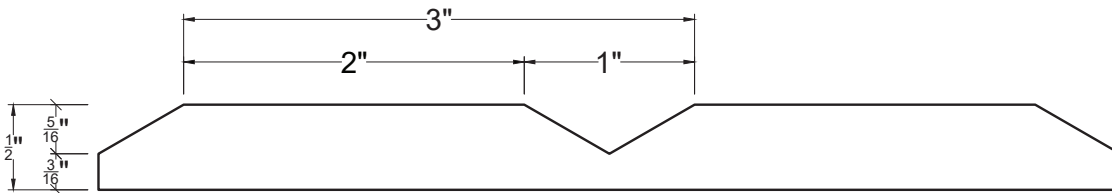

V GROOVE 120, 1" GROOVE, 3" TO CENTER

Finish	Thickness	Orientation	Width	Length	SKU
Unprimed	1/2"	Vertical	48"	94.5"	45-1632-448-U
Unprimed	1/2"	Vertical	48"	117.5"	45-1632-441-U
Unprimed	1/2"	Horizontal	93"	48"	45-1632-484-U
Unprimed	1/2"	Horizontal	117"	48"	45-1632-414-U
Unprimed	3/4"	Vertical	48"	94.5"	45-1632-648-U
Unprimed	3/4"	Vertical	48"	117.5"	45-1632-641-U
Unprimed	3/4"	Horizontal	93"	48"	45-1632-684-U
Unprimed	3/4"	Horizontal	117"	48"	45-1632-614-U
Primed	1/2"	Vertical	48"	94.5"	45-1632-448-P
Primed	1/2"	Vertical	48"	117.5"	45-1632-441-P
Primed	1/2"	Horizontal	93"	48"	45-1632-484-P
Primed	1/2"	Horizontal	117"	48"	45-1632-414-P
Primed	3/4"	Vertical	48"	94.5"	45-1632-648-P
Primed	3/4"	Vertical	48"	117.5"	45-1632-641-P
Primed	3/4"	Horizontal	93"	48"	45-1632-684-P
Primed	3/4"	Horizontal	117"	48"	45-1632-614-P