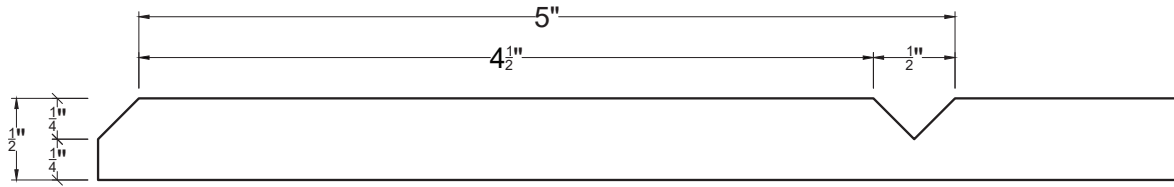

V GROOVE 90, 1/2" GROOVE, 5" TO CENTER

Finish	Thickness	Orientation	Width	Length	SKU
Unprimed	1/2"	Vertical	45"	94.5"	43-0872-448-U
Unprimed	1/2"	Vertical	45"	117.5"	43-0872-441-U
Unprimed	1/2"	Horizontal	90"	48"	43-0872-484-U
Unprimed	1/2"	Horizontal	115"	48"	43-0872-414-U
Unprimed	3/4"	Vertical	45"	94.5"	43-0872-648-U
Unprimed	3/4"	Vertical	45"	117.5"	43-0872-641-U
Unprimed	3/4"	Horizontal	90"	48"	43-0872-684-U
Unprimed	3/4"	Horizontal	115"	48"	43-0872-614-U
Primed	1/2"	Vertical	45"	94.5"	43-0872-448-P
Primed	1/2"	Vertical	45"	117.5"	43-0872-441-P
Primed	1/2"	Horizontal	90"	48"	43-0872-484-P
Primed	1/2"	Horizontal	115"	48"	43-0872-414-P
Primed	3/4"	Vertical	45"	94.5"	43-0872-648-P
Primed	3/4"	Vertical	45"	117.5"	43-0872-641-P
Primed	3/4"	Horizontal	90"	48"	43-0872-684-P
Primed	3/4"	Horizontal	115"	48"	43-0872-614-P