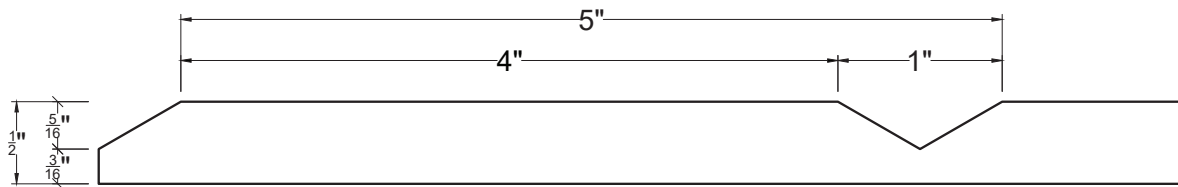

V GROOVE 120, 1" GROOVE, 5" TO CENTER

Finish	Thickness	Orientation	Width	Length	SKU
Unprimed	1/2"	Vertical	45"	94.5"	45-1664-448-U
Unprimed	1/2"	Vertical	45"	117.5"	45-1664-441-U
Unprimed	1/2"	Horizontal	90"	48"	45-1664-484-U
Unprimed	1/2"	Horizontal	115"	48"	45-1664-414-U
Unprimed	3/4"	Vertical	45"	94.5"	45-1664-648-U
Unprimed	3/4"	Vertical	45"	117.5"	45-1664-641-U
Unprimed	3/4"	Horizontal	90"	48"	45-1664-684-U
Unprimed	3/4"	Horizontal	115"	48"	45-1664-614-U
Primed	1/2"	Vertical	45"	94.5"	45-1664-448-P
Primed	1/2"	Vertical	45"	117.5"	45-1664-441-P
Primed	1/2"	Horizontal	90"	48"	45-1664-484-P
Primed	1/2"	Horizontal	115"	48"	45-1664-414-P
Primed	3/4"	Vertical	45"	94.5"	45-1664-648-P
Primed	3/4"	Vertical	45"	117.5"	45-1664-641-P
Primed	3/4"	Horizontal	90"	48"	45-1664-684-P
Primed	3/4"	Horizontal	115"	48"	45-1664-614-P