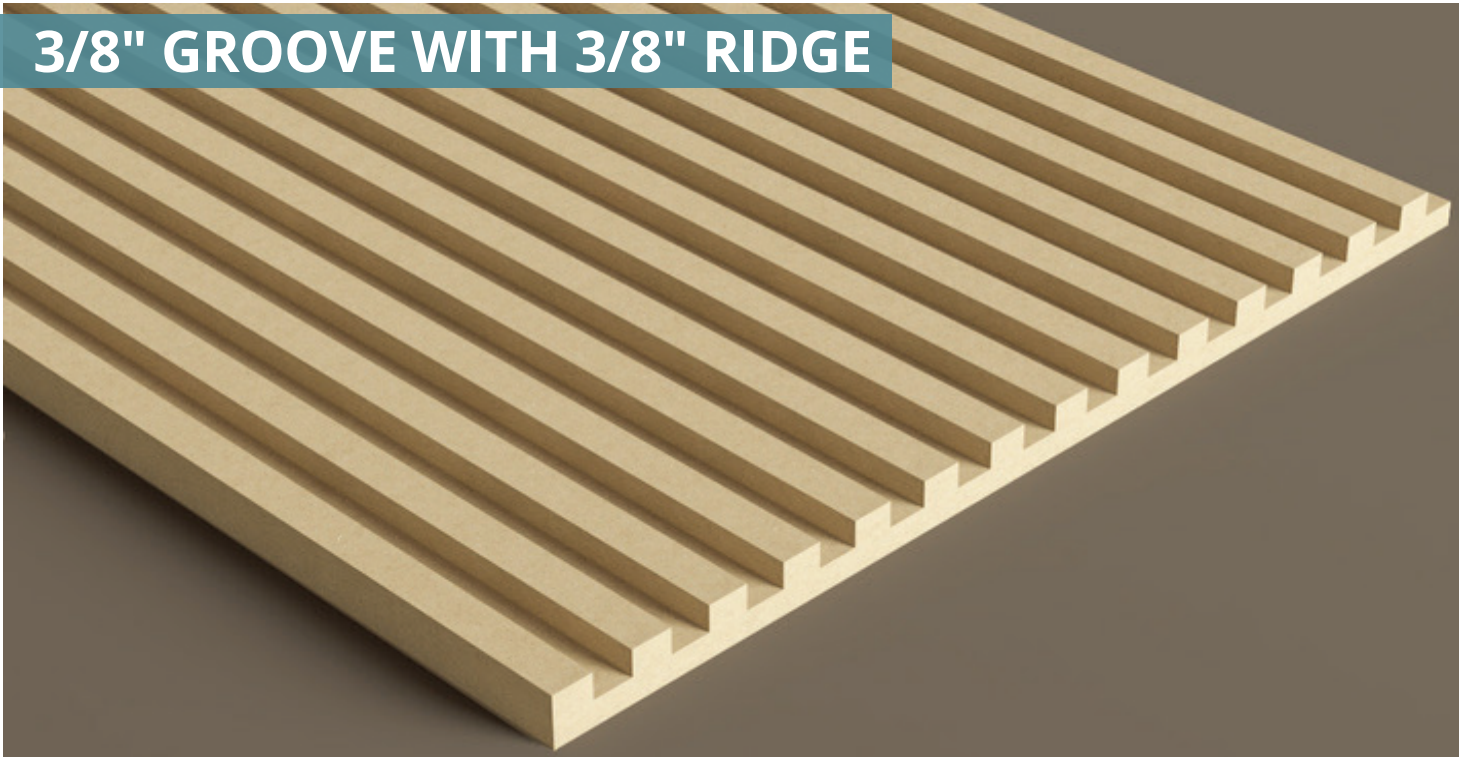

3/8" GROOVE WITH 3/8" RIDGE

Finish	Thickness	Orientation	Width	Length	SKU
Unprimed	1/2"	Vertical	48"	94.5"	32-0606-448-U
Unprimed	1/2"	Vertical	48"	117.5"	32-0606-441-U
Unprimed	1/2"	Horizontal	94.5"	48"	32-0606-484-U
Unprimed	1/2"	Horizontal	117"	48"	32-0606-414-U
Unprimed	3/4"	Vertical	48"	94.5"	32-0606-648-U
Unprimed	3/4"	Vertical	48"	117.5"	32-0606-641-U
Unprimed	3/4"	Horizontal	94.5"	48"	32-0606-684-U
Unprimed	3/4"	Horizontal	117"	48"	32-0606-614-U
Primed	1/2"	Vertical	48"	94.5"	32-0606-448-P
Primed	1/2"	Vertical	48"	117.5"	32-0606-441-P
Primed	1/2"	Horizontal	94.5"	48"	32-0606-484-P
Primed	1/2"	Horizontal	117"	48"	32-0606-414-P
Primed	3/4"	Vertical	48"	94.5"	32-0606-648-P
Primed	3/4"	Vertical	48"	117.5"	32-0606-641-P
Primed	3/4"	Horizontal	94.5"	48"	32-0606-684-P
Primed	3/4"	Horizontal	117"	48"	32-0606-614-P