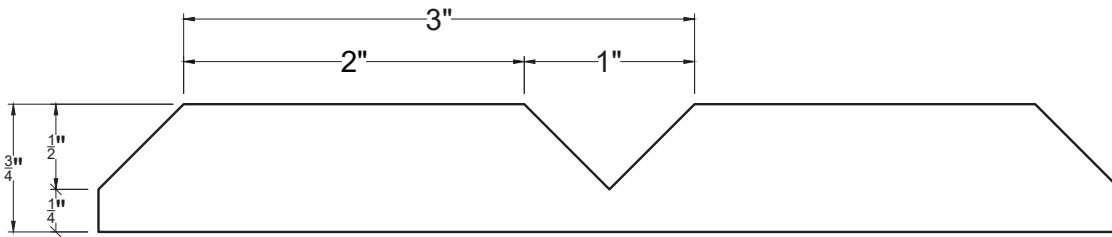

V GROOVE 90, 1" GROOVE, 3" TO CENTER

Finish	Thickness	Orientation	Width	Length	SKU
Unprimed	3/4"	Vertical	48"	94.5"	43-1632-648-U
Unprimed	3/4"	Vertical	48"	117.5"	43-1632-641-U
Unprimed	3/4"	Horizontal	93"	48"	43-1632-684-U
Unprimed	3/4"	Horizontal	117"	48"	43-1632-614-U
Primed	3/4"	Vertical	48"	94.5"	43-1632-648-P
Primed	3/4"	Vertical	48"	117.5"	43-1632-641-P
Primed	3/4"	Horizontal	93"	48"	43-1632-684-P
Primed	3/4"	Horizontal	117"	48"	43-1632-614-P