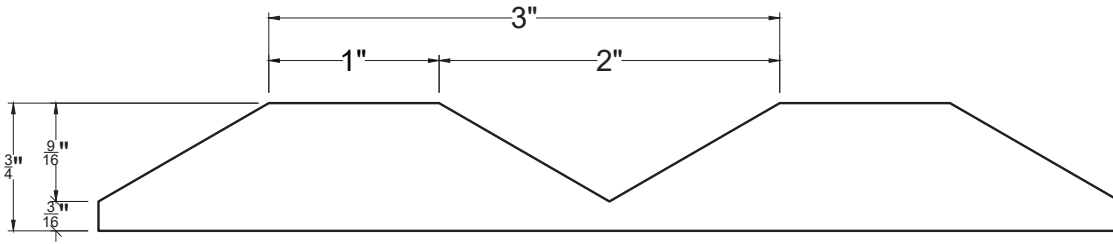

V GROOVE 120, 2" GROOVE, 3" TO CENTER

Finish	Thickness	Orientation	Width	Length	SKU
Unprimed	3/4"	Vertical	48"	94.5"	45-3216-648-U
Unprimed	3/4"	Vertical	48"	117.5"	45-3216-641-U
Unprimed	3/4"	Horizontal	93"	48"	45-3216-684-U
Unprimed	3/4"	Horizontal	117"	48"	45-3216-614-U
Primed	3/4"	Vertical	48"	94.5"	45-3216-648-P
Primed	3/4"	Vertical	48"	117.5"	45-3216-641-P
Primed	3/4"	Horizontal	93"	48"	45-3216-684-P
Primed	3/4"	Horizontal	117"	48"	45-3216-614-P