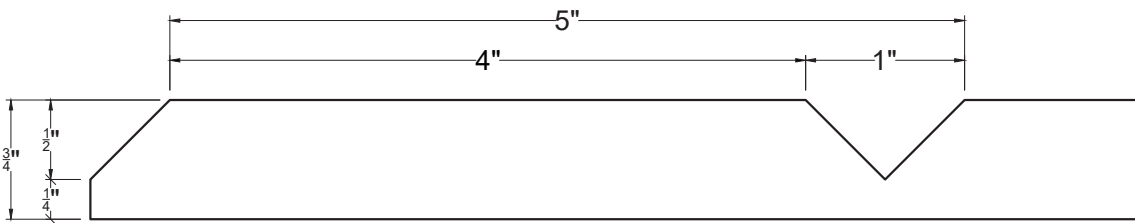

V GROOVE 90, 1" GROOVE, 5" TO CENTER

Finish	Thickness	Orientation	Width	Length	SKU
Unprimed	3/4"	Vertical	45"	94.5"	43-1664-648-U
Unprimed	3/4"	Vertical	45"	117.5"	43-1664-641-U
Unprimed	3/4"	Horizontal	90"	48"	43-1664-684-U
Unprimed	3/4"	Horizontal	115"	48"	43-1664-614-U
Primed	3/4"	Vertical	45"	94.5"	43-1664-648-P
Primed	3/4"	Vertical	45"	117.5"	43-1664-641-P
Primed	3/4"	Horizontal	90"	48"	43-1664-684-P
Primed	3/4"	Horizontal	115"	48"	43-1664-614-P