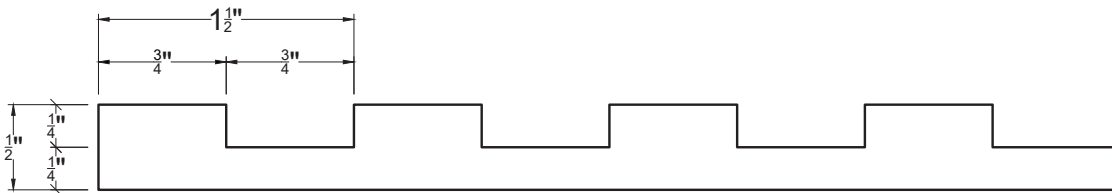

3/4" GROOVE WITH 3/4" RIDGE

Finish	Thickness	Orientation	Width	Length	SKU
Unprimed	1/2"	Vertical	48"	94.5"	32-1212-448-U
Unprimed	1/2"	Vertical	48"	117.5"	32-1212-441-U
Unprimed	1/2"	Horizontal	94.5"	48"	32-1212-484-U
Unprimed	1/2"	Horizontal	117"	48"	32-1212-414-U
Unprimed	3/4"	Vertical	48"	94.5"	32-1212-648-U
Unprimed	3/4"	Vertical	48"	117.5"	32-1212-641-U
Unprimed	3/4"	Horizontal	94.5"	48"	32-1212-684-U
Unprimed	3/4"	Horizontal	117"	48"	32-1212-614-U
Primed	1/2"	Vertical	48"	94.5"	32-1212-448-P
Primed	1/2"	Vertical	48"	117.5"	32-1212-441-P
Primed	1/2"	Horizontal	94.5"	48"	32-1212-484-P
Primed	1/2"	Horizontal	117"	48"	32-1212-414-P
Primed	3/4"	Vertical	48"	94.5"	32-1212-648-P
Primed	3/4"	Vertical	48"	117.5"	32-1212-641-P
Primed	3/4"	Horizontal	94.5"	48"	32-1212-684-P
Primed	3/4"	Horizontal	117"	48"	32-1212-614-P