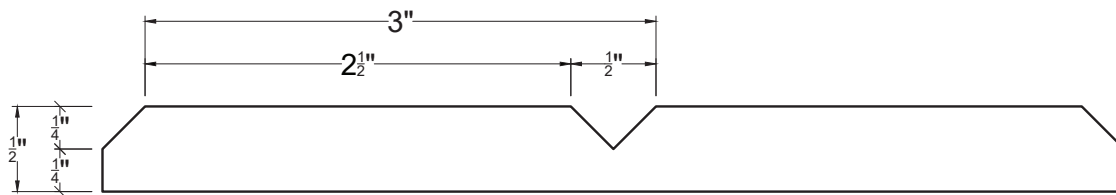

V GROOVE 90, 1/2" GROOVE, 3" TO CENTER

Finish	Thickness	Orientation	Width	Length	SKU
Unprimed	1/2"	Vertical	48"	94.5"	43-0840-448-U
Unprimed	1/2"	Vertical	48"	117.5"	43-0840-441-U
Unprimed	1/2"	Horizontal	93"	48"	43-0840-484-U
Unprimed	1/2"	Horizontal	117"	48"	43-0840-414-U
Unprimed	3/4"	Vertical	48"	94.5"	43-0840-648-U
Unprimed	3/4"	Vertical	48"	117.5"	43-0840-641-U
Unprimed	3/4"	Horizontal	93"	48"	43-0840-684-U
Unprimed	3/4"	Horizontal	117"	48"	43-0840-614-U
Primed	1/2"	Vertical	48"	94.5"	43-0840-448-P
Primed	1/2"	Vertical	48"	117.5"	43-0840-441-P
Primed	1/2"	Horizontal	93"	48"	43-0840-484-P
Primed	1/2"	Horizontal	117"	48"	43-0840-414-P
Primed	3/4"	Vertical	48"	94.5"	43-0840-648-P
Primed	3/4"	Vertical	48"	117.5"	43-0840-641-P
Primed	3/4"	Horizontal	93"	48"	43-0840-684-P
Primed	3/4"	Horizontal	117"	48"	43-0840-614-P