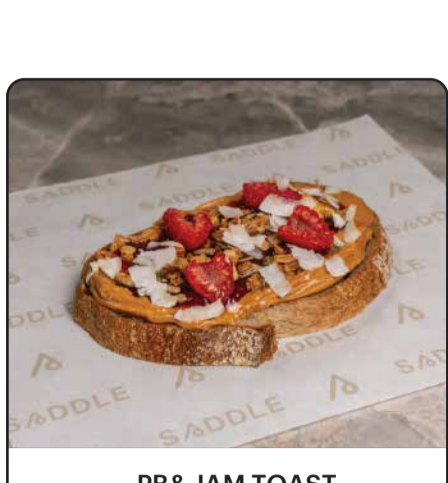

## FLAME TREE SEASON EXCLUSIVE

CASCARA & PINEAPPLE

AED 38

## SWEET PASTRIES & DESSERTS

CROISSANT

AED 20

VEGAN BANANA BREAD

AED 35

CARROT CAKE

AED 35

## COOKIES

SEA SALT COOKIE

AED 21

CHOCOLATE COOKIE

AED 21

CHOCOLATE & PEANUT BUTTER COOKIE

AED 21

## OPEN TOASTS

MASHED AVOCADO ON TOAST

AED 42

GRILLED CHEESE MELT

AED 44

PB& JAM TOAST

AED 33