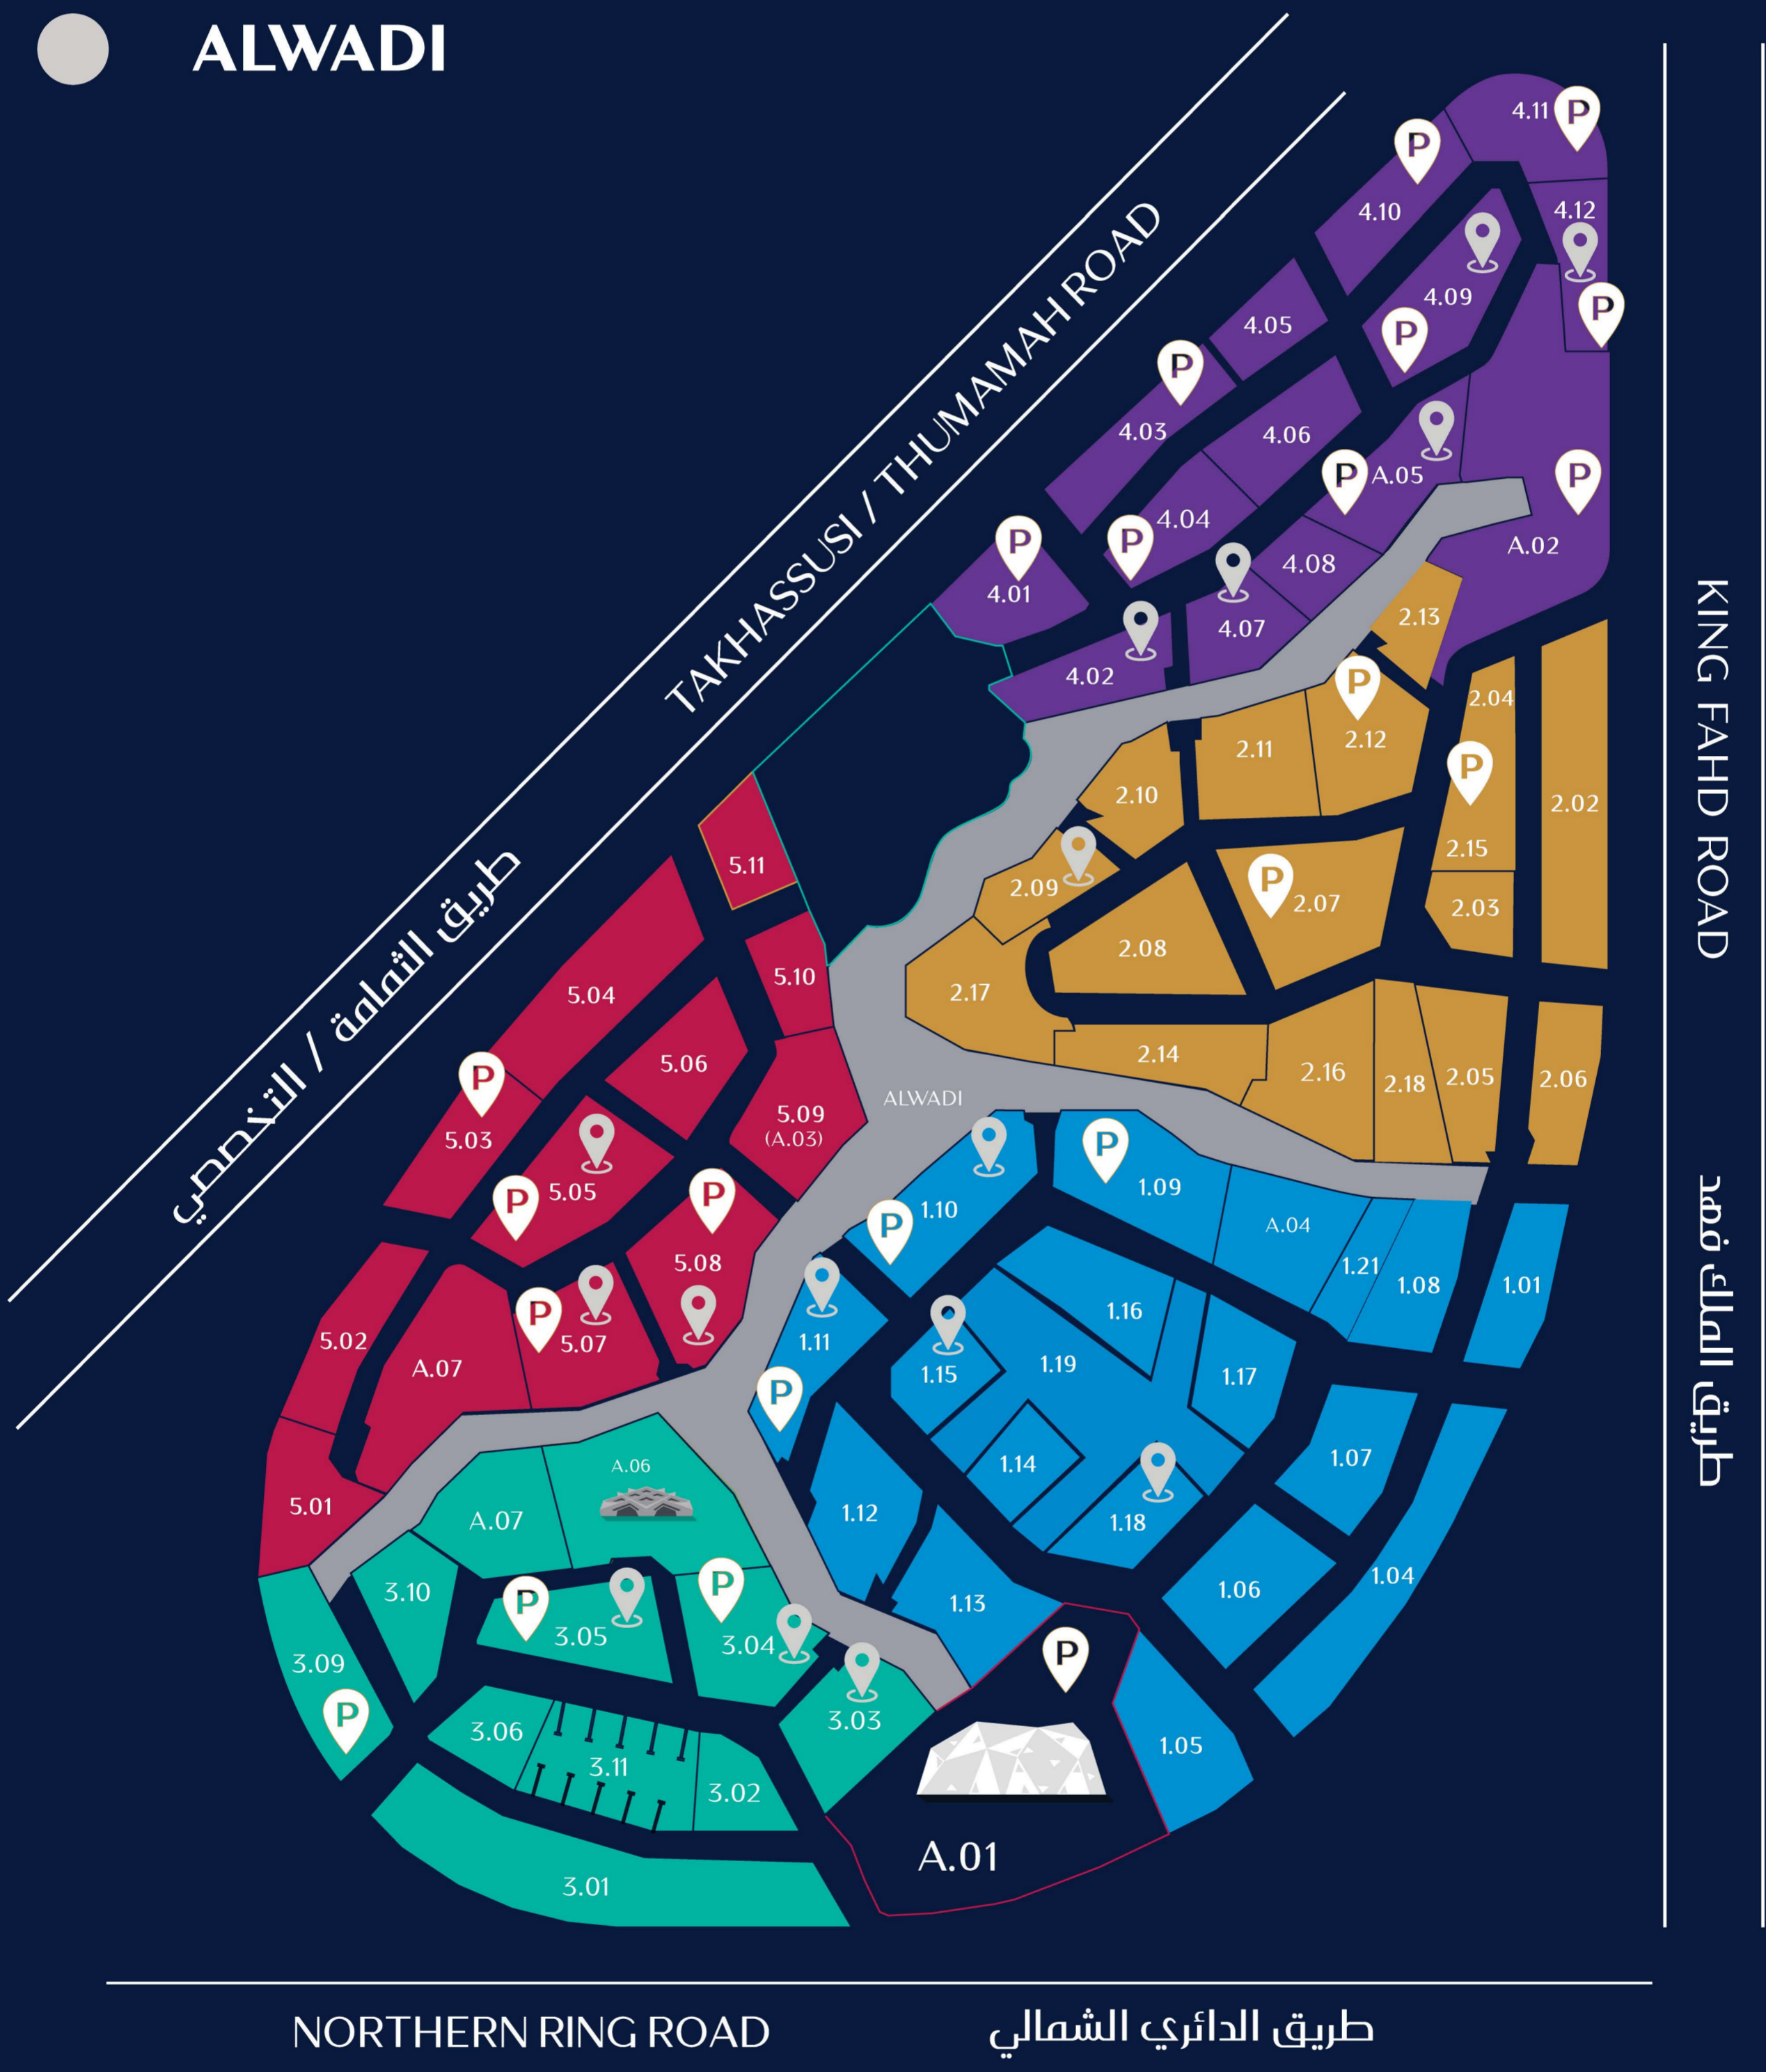

TRANSPORTATION & PARKING

VALET DROP-OFF POINTS
Paid valet parking

PARKING

ALWADI

NOTE

- No overnight parking
- All public parking is paid
- Availability of parkings in building A.01 are subject to events