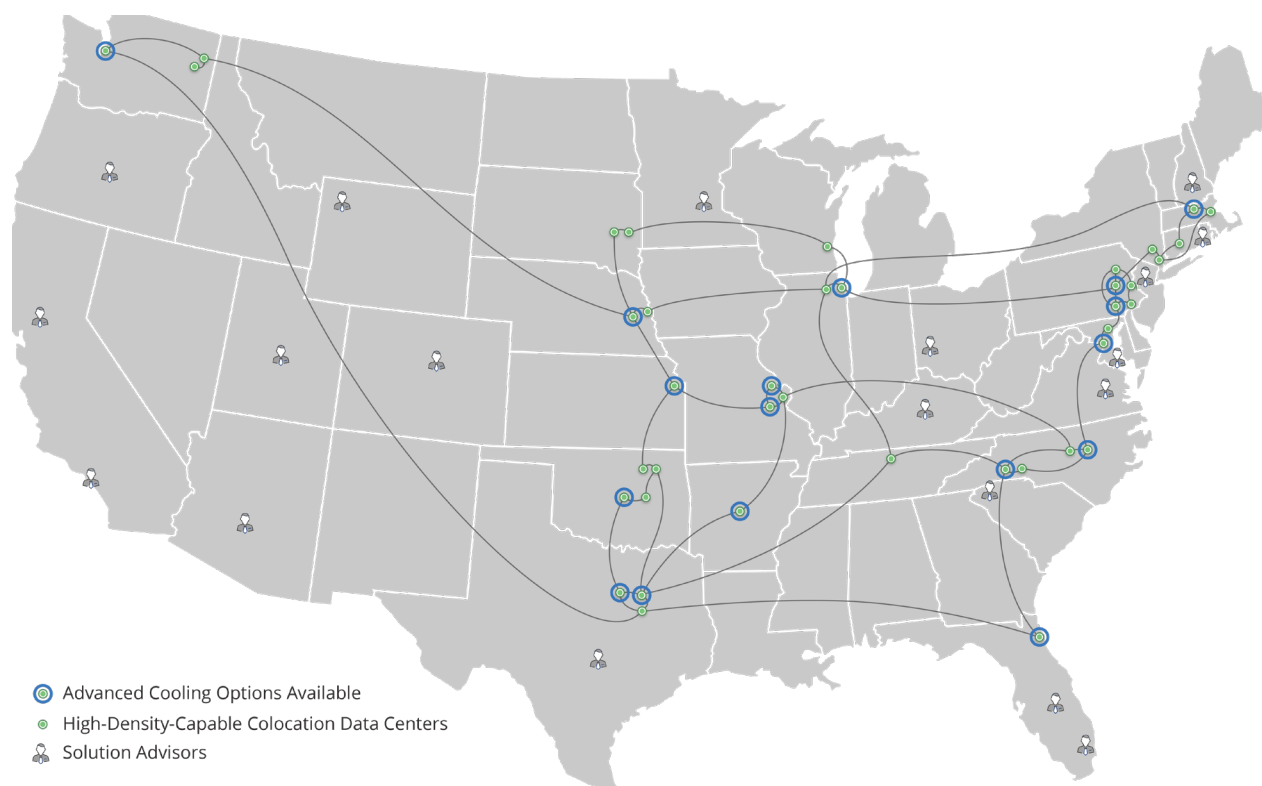

TierPoint Network Matrix: Carriers

Updated: March 2026

Our Nationwide Network Portfolio Brings the Internet Closer to You

Whether you're serving up lots of content, have unpredictable network traffic or want to leverage the Internet of Things (IoT) as part of a digital transformation initiative, we can deliver reliable low-latency connectivity even in second- and third-tier markets.

Edge Data Centers with Carrier Density, Cloud On-Ramps, and Less Latency

Get close to your users and cut latency with robust local networking across our 40 TierPoint data centers. Our network edge facilities provide fast last-mile connectivity for content, and local data processing for IoT businesses.

The below list of TierPoint facilities highlights network carriers with "in-facility" assets.

ARKANSAS

Little Rock (LIT)	
15707 Chenal Parkway Little Rock, AR 72211	
AT&T Comcast Cox Communications Diamond State Networks Dish Wireless Hurricane Electric	Lumen Ritter Communications Segra Suddenlink Windstream