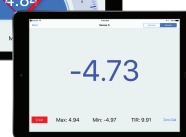

WINDOWS, iOS & ANDROID