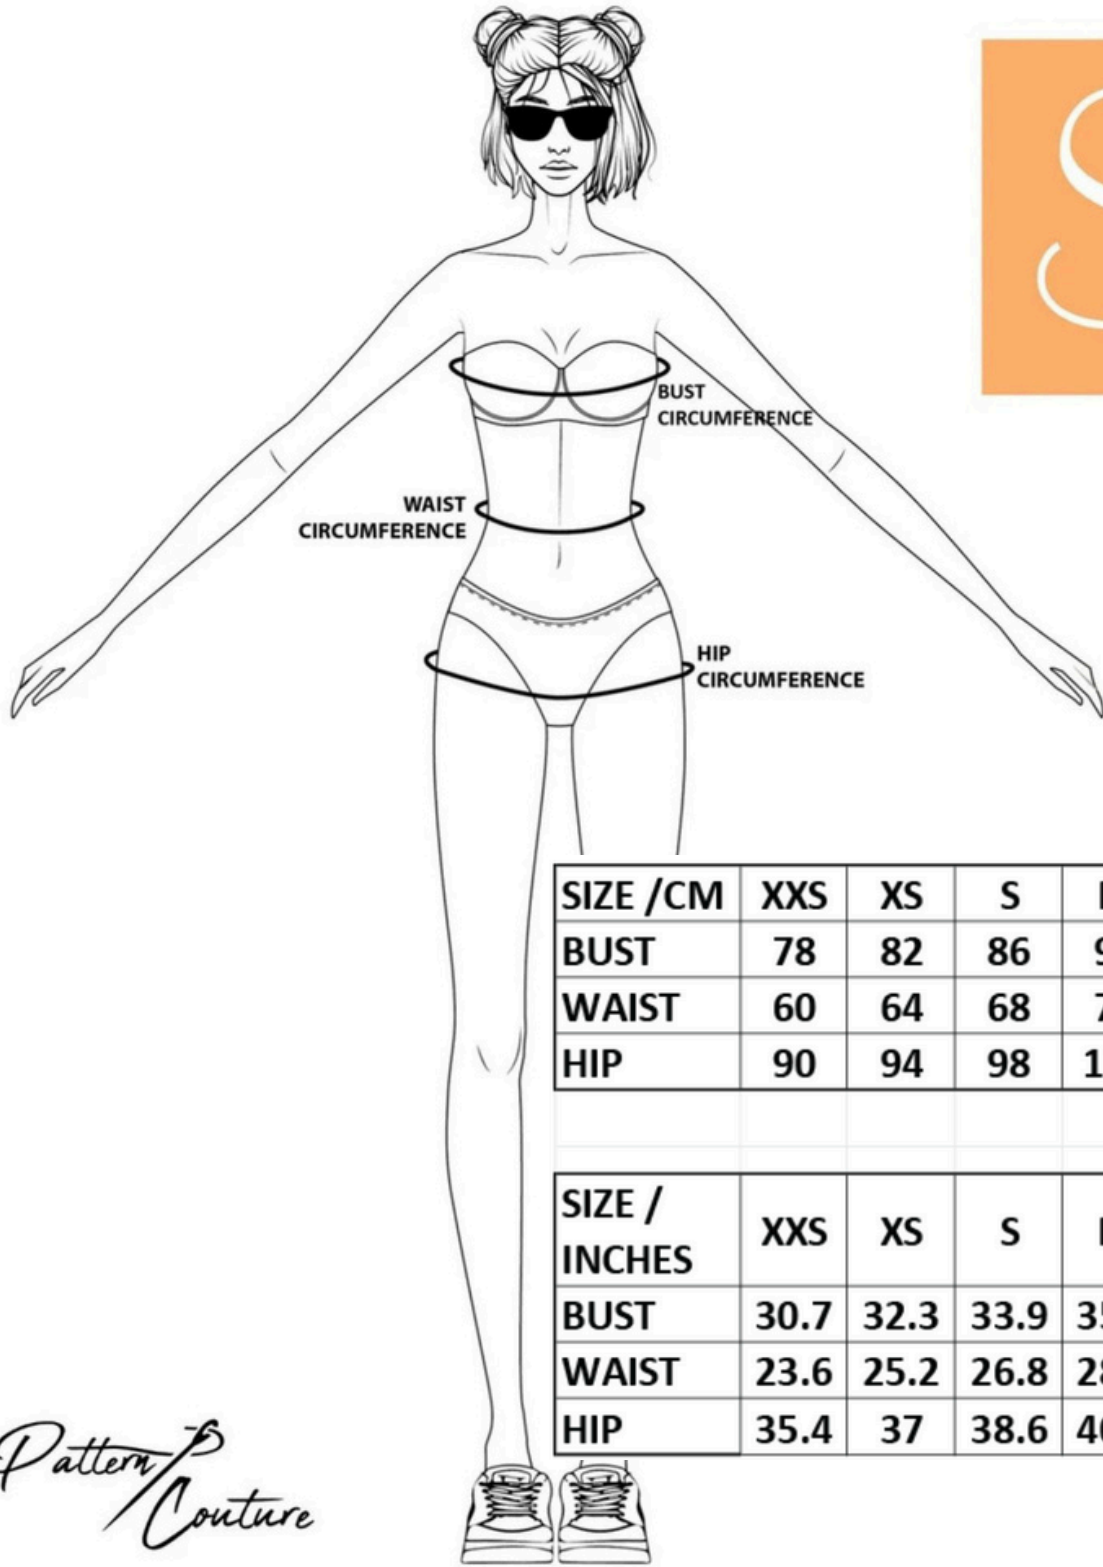

Size Chart

SIZE / CM	XXS	XS	S	M	L	XL	XXL	XXXL	4XL	5XL	6XL	7XL
BUST	78	82	86	90	94	98	102	106	110	114	118	122
WAIST	60	64	68	72	76	80	84	88	92	96	100	104
HIP	90	94	98	102	106	110	114	118	122	126	130	134

SIZE / INCHES	XXS	XS	S	M	L	XL	XXL	XXXL	4XL	5XL	6XL	7XL
BUST	30.7	32.3	33.9	35.4	37	38.6	40.2	41.7	43.3	44.9	46.5	48
WAIST	23.6	25.2	26.8	28.3	29.9	31.5	33.1	34.6	36.2	37.8	39.4	40.9
HIP	35.4	37	38.6	40.2	41.7	43.3	44.9	46.5	48	49.6	51.2	52.8