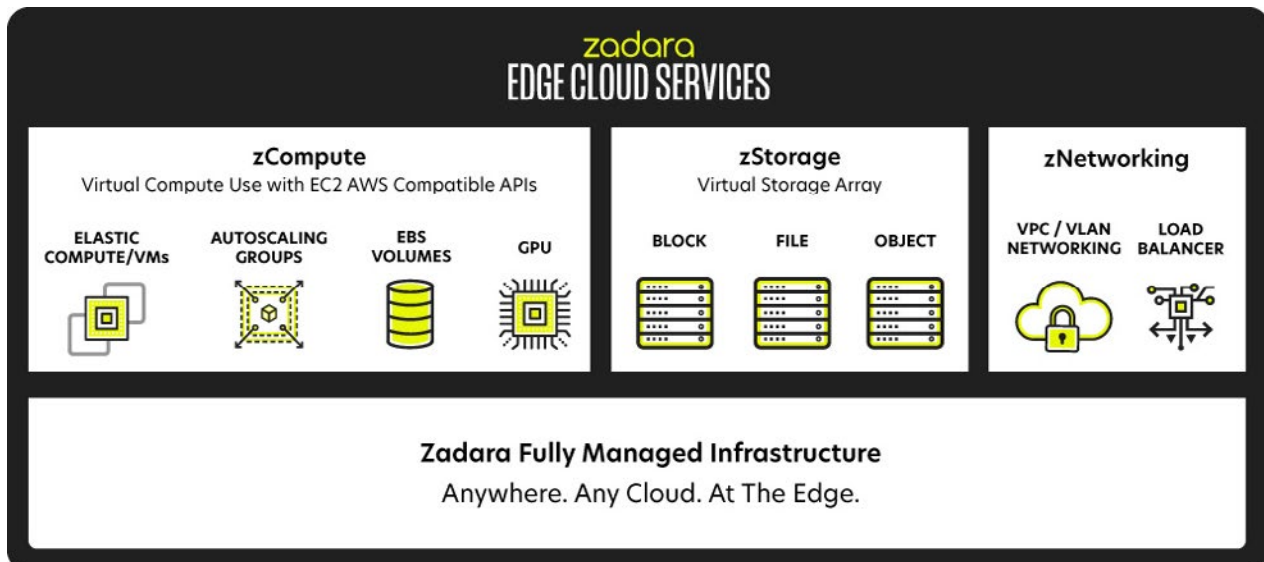

MULTI-CLOUD/MULTI-VM PORTABILITY

Zadara enables multi-cloud capabilities with easy migration options. Leverage Kubernetes to manage and deploy workloads across edge clouds or migrate your virtual machines into zCompute's environment. Use existing batch-oriented tools for migrating virtual machines from major platforms like AWS, VMware, and Microsoft Hyper-V/Azure. Zadara also provides a comprehensive library of API's for provisioning and managing multi-cloud resources with AWS-compatible syntax and features, as well as code libraries leveraging orchestration tools such as Terraform.

Damian McCann

ENHANCED DATA SECURITY

Zadara provides an isolated multi-tenant platform with comprehensive user-defined permission sets and security policies. Zadara also integrates seamlessly with multi-tenant authorization controls like LDAP and Active Directory and provides a DNS service for private networks.

AUTOMATIC SCALING

OPTIMAL BALANCE FOR PRICE AND PERFORMANCE

Zadara Edge Cloud's native monitoring service measures the utilization of CPU, memory, and networking resources to automatically scale compute resources thereby ensuring high availability, performance, and efficiency. Zadara's scale-out architecture for cloud-native applications allows for the provisioning of load balancers for fault tolerance and application scalability on-demand.

Zadara's native active resource rebalancing allows the cluster to redistribute loads across nodes to ensure optimal price and performance.

GLOBAL REACH

With over 500 cloud locations Zadara Edge Cloud services can be deployed in core data centers and geographically distributed edge locations.